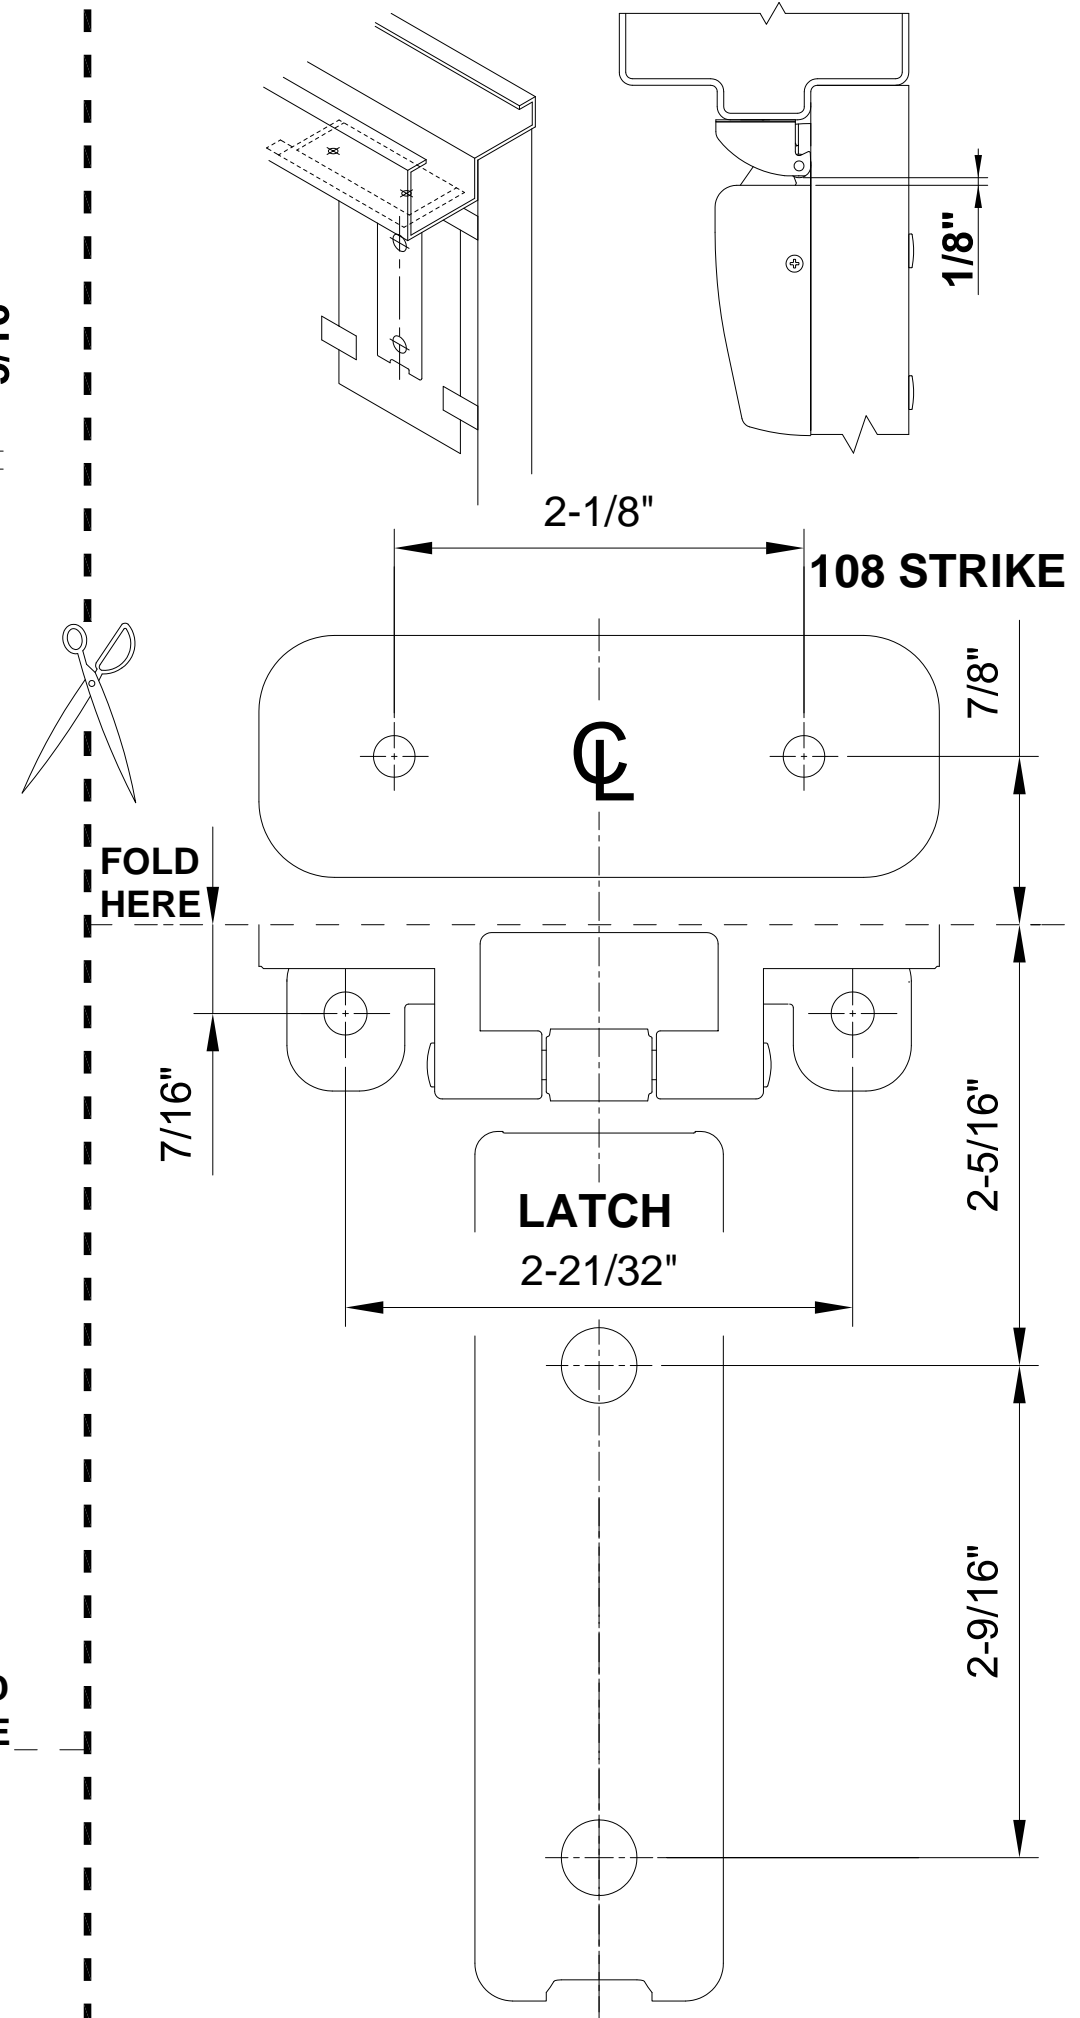

BOTTOM LATCH & 227 STRIKE

BOTTOM LATCH & 224 STRIKE

TOP LATCH & 108 STRIKE

TOP LATCH & 215 STRIKE

215 STRIKE

1-1/8"

1-1/8"

5/8"

1-27/32"

2-9/16"

TOP OF DOOR

3/16"

LATCH

BOTTOM LATCH & 225 STRIKE

FLOOR

21/32"

21/32"

BOTTOM LATCH & 226 STRIKE

FLOOR

21/32"

21/32"

2-9/16"

1-7/16"

21/32"

225 STRIKE

FOLD HERE

2-9/16"

1-7/16"

21/32"

226 STRIKE

FOLD HERE