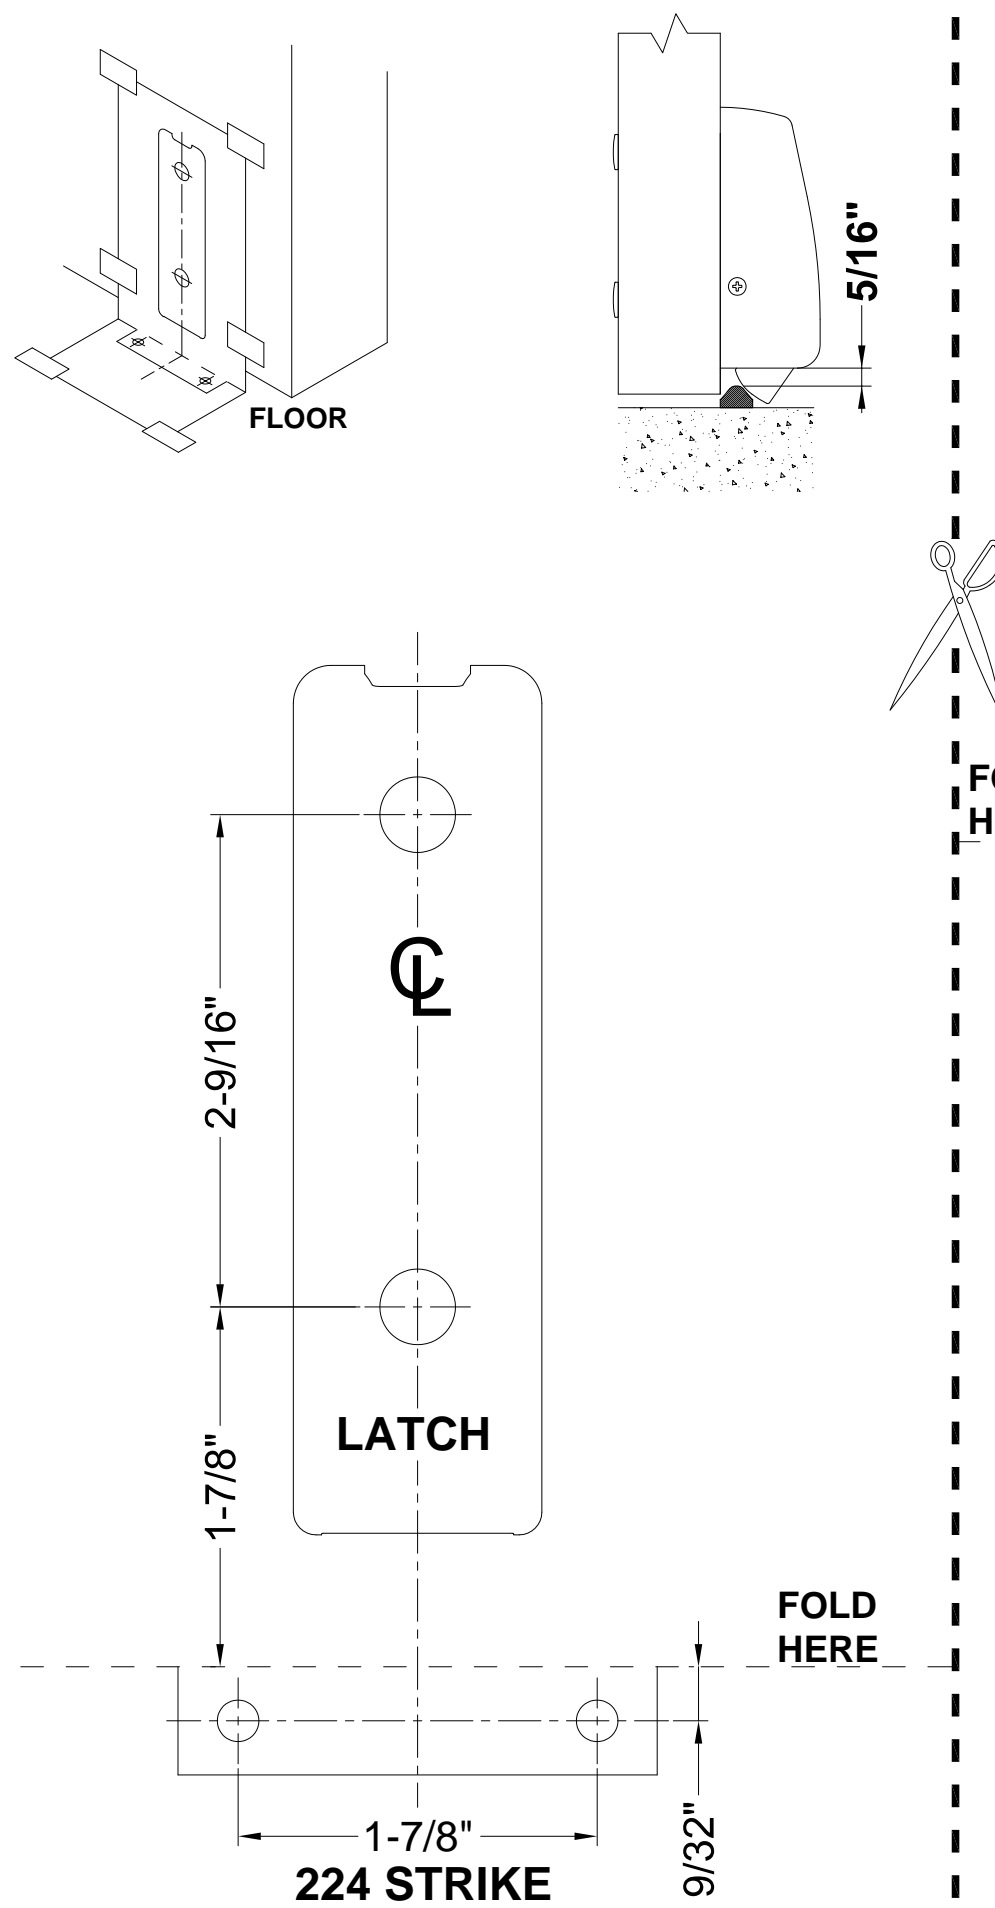

BOTTOM LATCH & 227 STRIKE

BOTTOM LATCH & 224 STRIKE

TOP LATCH & 108 STRIKE

TOP LATCH & 215 STRIKE

215 STRIKE

1-1/8"

1-1/8"

5/8"

1-27/32"

2-9/16"

TOP OF DOOR

3/16"

LATCH

BOTTOM LATCH & 225 STRIKE

FLOOR

21/32"

21/32"

BOTTOM LATCH & 226 STRIKE

FLOOR

21/32"

21/32"

2-9/16"

1-7/16"

21/32"

225 STRIKE

FOLD HERE

2-9/16"

1-7/16"

21/32"

226 STRIKE

FOLD HERE