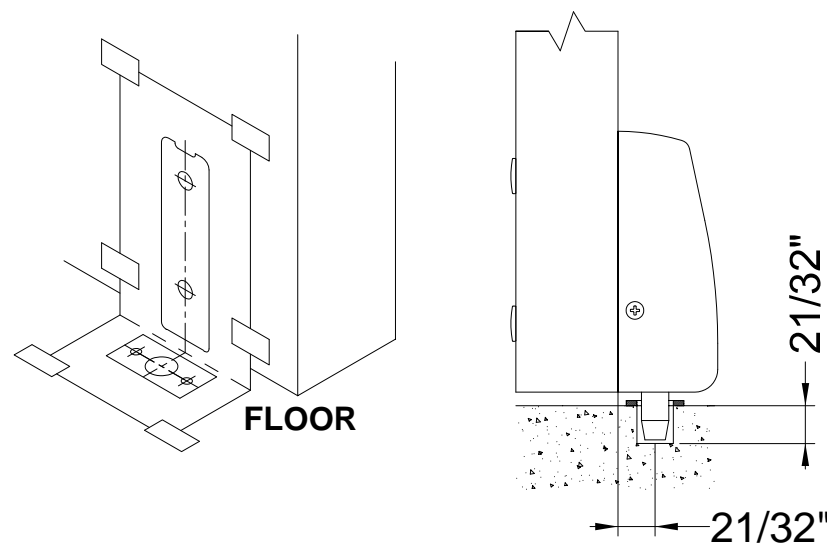

BOTTOM LATCH & 227 STRIKE

BOTTOM LATCH & 224 STRIKE

TOP LATCH & 108 STRIKE

TOP LATCH & 215 STRIKE

215 STRIKE

1-1/8"

1-1/8"

5/8"

1-27/32"

2-9/16"

TOP OF DOOR

3/16"

LATCH

BOTTOM LATCH & 225 STRIKE

FLOOR

21/32"

21/32"

BOTTOM LATCH & 226 STRIKE

FLOOR

21/32"

21/32"

2-9/16"

1-7/16"

21/32"