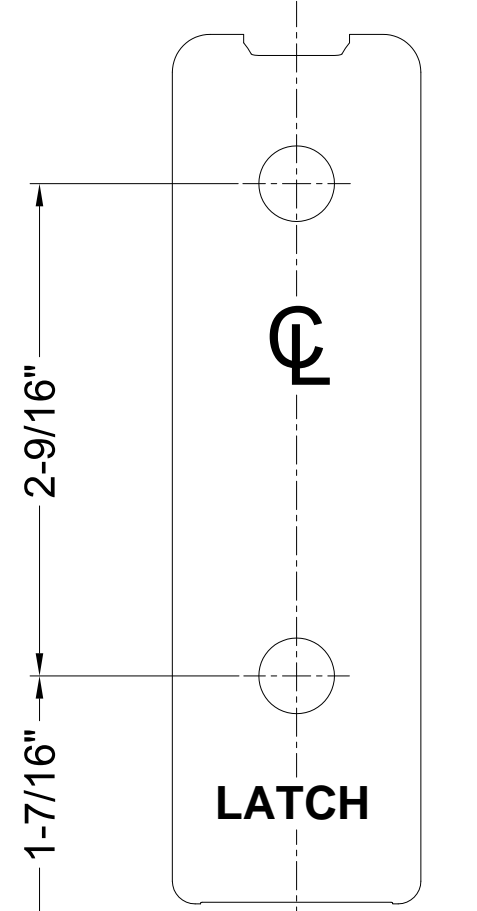

BOTTOM LATCH & 227 STRIKE

BOTTOM LATCH & 224 STRIKE

TOP LATCH & 108 STRIKE

TOP LATCH & 215 STRIKE

215 STRIKE

1-1/8"

1-1/8"

5/8"

1-27/32"

2-9/16"

TOP OF DOOR

3/16"

LATCH

BOTTOM LATCH & 225 STRIKE

FLOOR

21/32"

21/32"

BOTTOM LATCH & 226 STRIKE

FLOOR

21/32"

21/32"

2-9/16"

1-7/16"

21/32"

225 STRIKE

FOLD HERE

2-9/16"

1-7/16"

21/32"

226 STRIKE

FOLD HERE