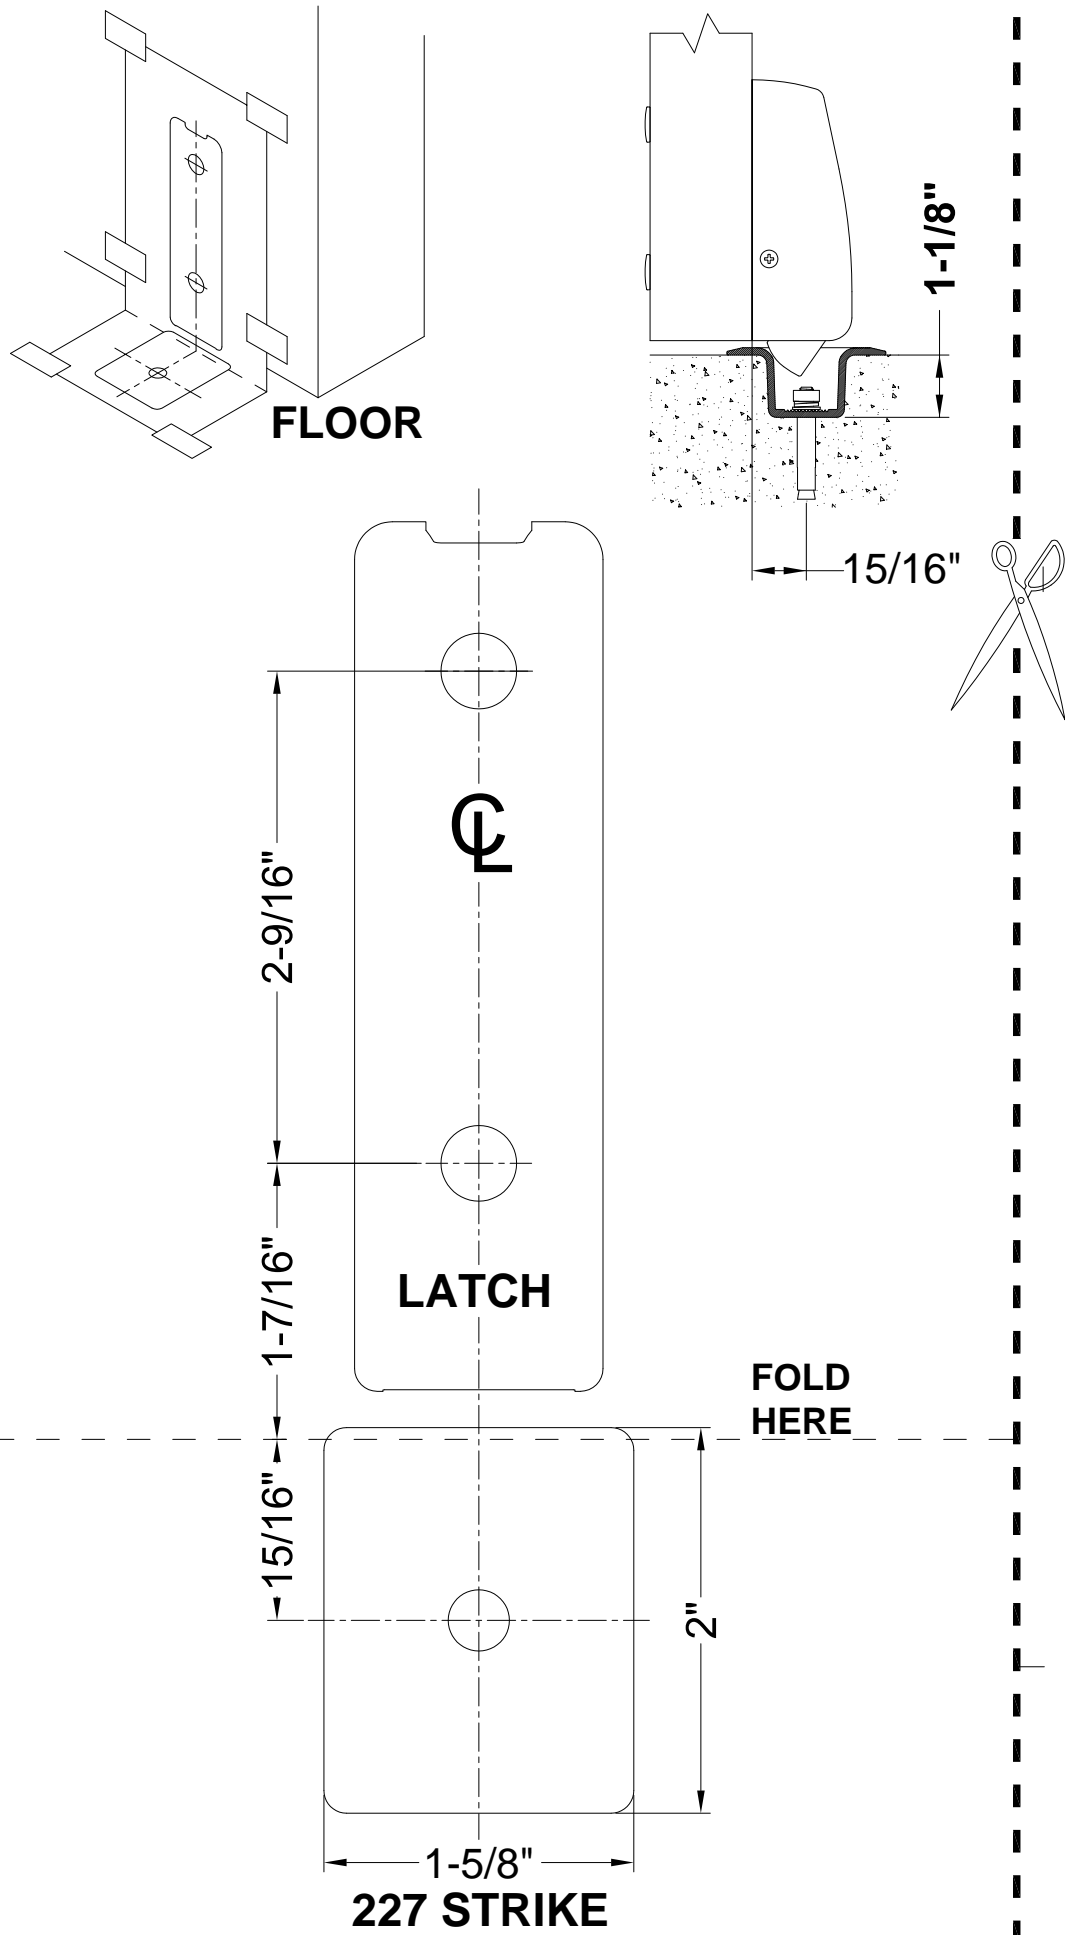

BOTTOM LATCH & 227 STRIKE

BOTTOM LATCH & 224 STRIKE

TOP LATCH & 108 STRIKE

TOP LATCH & 215 STRIKE

215 STRIKE

1-1/8"

1-1/8"

5/8"

1-27/32"

2-9/16"

TOP OF DOOR

3/16"

LATCH

BOTTOM LATCH & 225 STRIKE

FLOOR

21/32"

21/32"

BOTTOM LATCH & 226 STRIKE

FLOOR

21/32"

21/32"

2-9/16"

1-7/16"

21/32"

225 STRIKE

FOLD HERE

2-9/16"

1-7/16"

21/32"

226 STRIKE

FOLD HERE