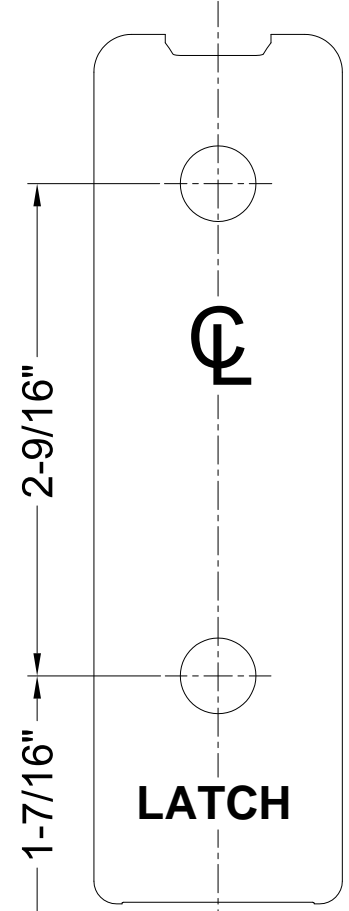

BOTTOM LATCH & 227 STRIKE

BOTTOM LATCH & 224 STRIKE

TOP LATCH & 108 STRIKE

TOP LATCH & 215 STRIKE

215 STRIKE

1-1/8"

1-1/8"

5/8"

1-27/32"

2-9/16"

TOP OF DOOR

3/16"

LATCH

BOTTOM LATCH & 225 STRIKE

FLOOR

21/32"

21/32"

BOTTOM LATCH & 226 STRIKE

FLOOR

21/32"

21/32"

2-9/16"

1-7/16"

21/32"

225 STRIKE

FOLD HERE

2-9/16"

1-7/16"

21/32"

226 STRIKE

FOLD HERE