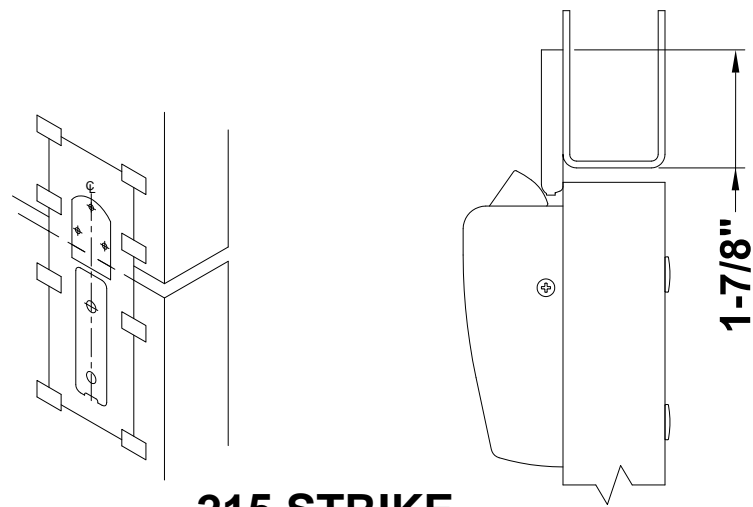

BOTTOM LATCH & 227 STRIKE

BOTTOM LATCH & 224 STRIKE

TOP LATCH & 108 STRIKE

TOP LATCH & 215 STRIKE

215 STRIKE

1-1/8"

1-1/8"

5/8"

1-27/32"

2-9/16"

TOP OF DOOR

3/16"

LATCH

BOTTOM LATCH & 225 STRIKE

FLOOR

21/32"

21/32"

BOTTOM LATCH & 226 STRIKE

FLOOR

21/32"

21/32"

2-9/16"

1-7/16"

21/32"

225 STRIKE

FOLD HERE

2-9/16"

1-7/16"

21/32"

226 STRIKE

FOLD HERE