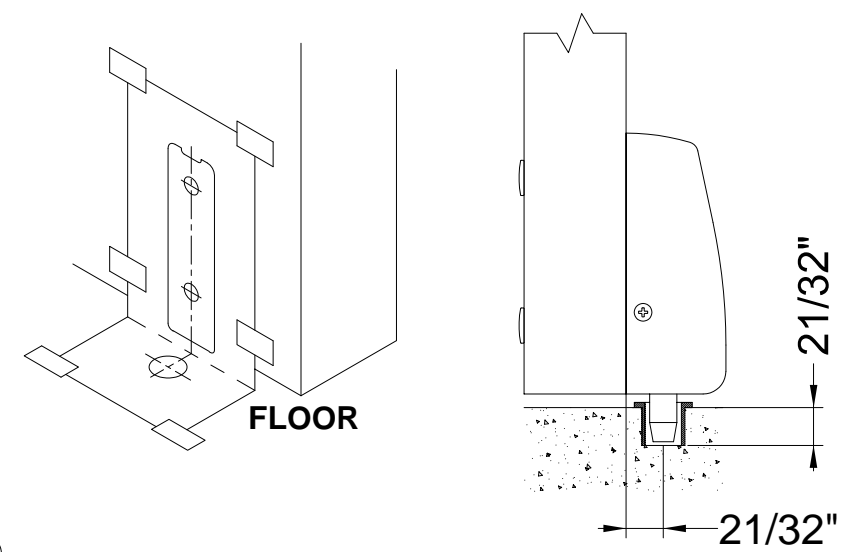

BOTTOM LATCH & 227 STRIKE

BOTTOM LATCH & 224 STRIKE

TOP LATCH & 108 STRIKE

TOP LATCH & 215 STRIKE

215 STRIKE

1-1/8"

1-1/8"

5/8"

1-27/32"

2-9/16"

TOP OF DOOR

3/16"

LATCH

BOTTOM LATCH & 225 STRIKE

FLOOR

21/32"

21/32"

BOTTOM LATCH & 226 STRIKE

FLOOR

21/32"

21/32"

2-9/16"

1-7/16"

21/32"