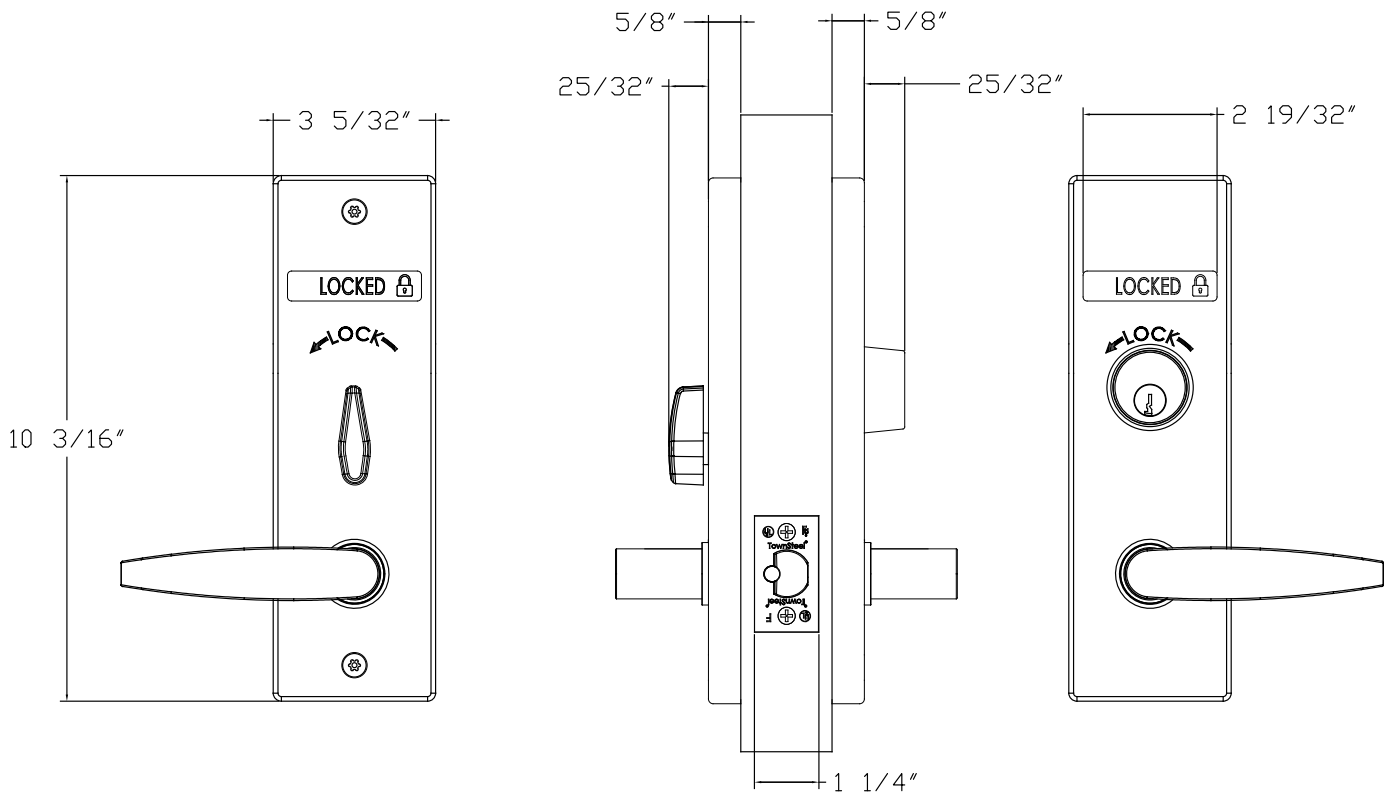

Dimensions

Single Cylinder with Thumb turn Shown