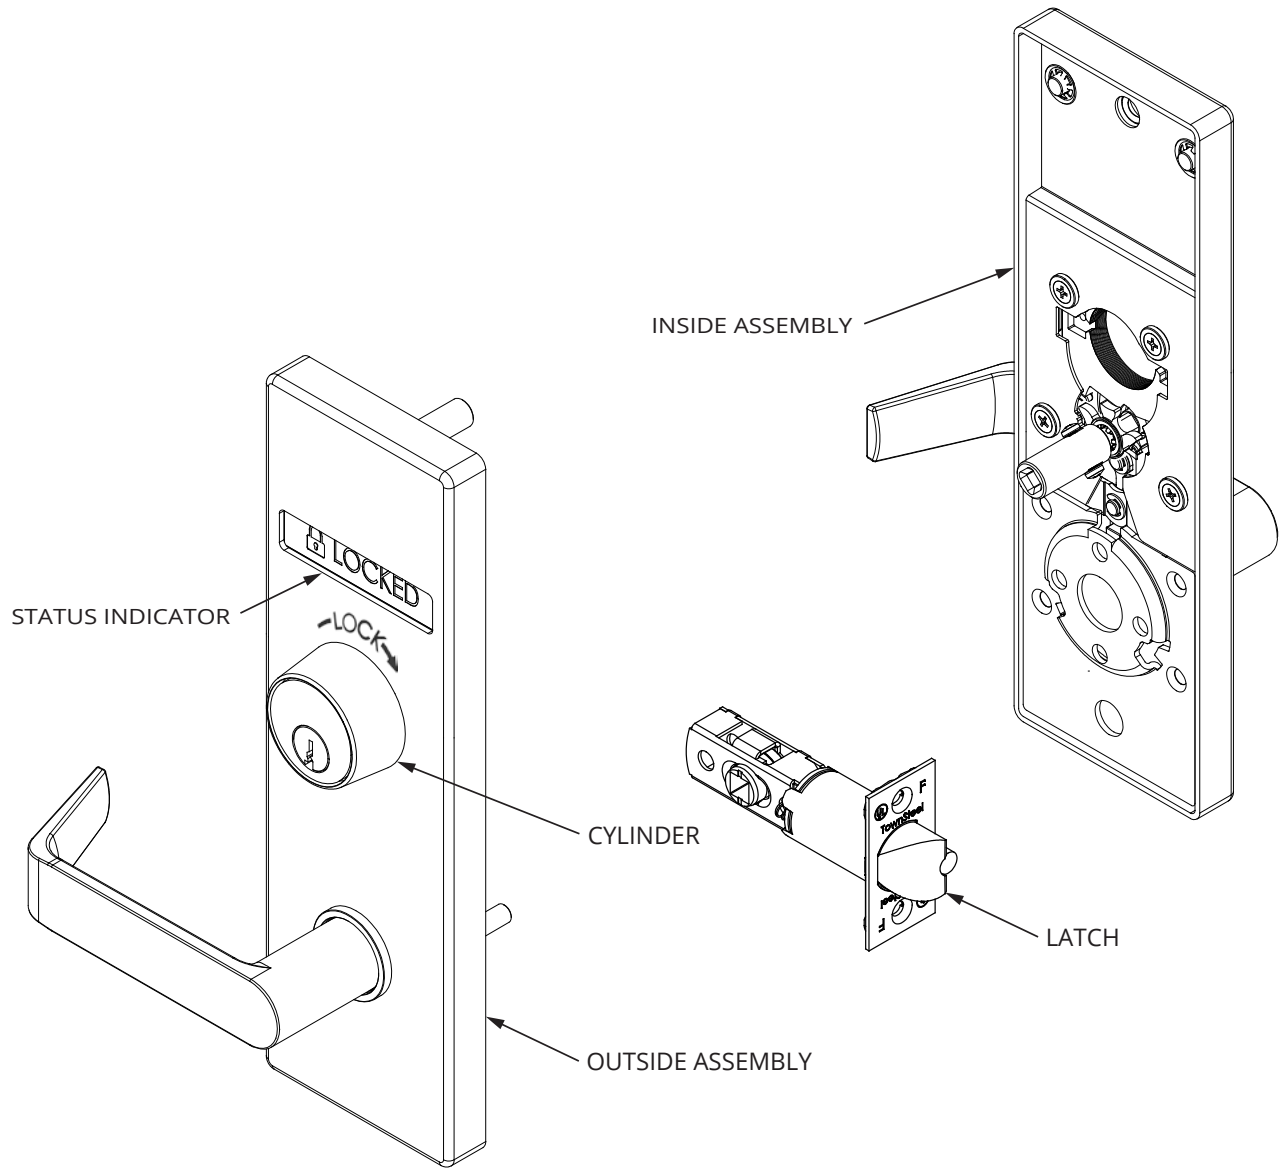

Lock Profile

F84 (Classroom) function shown