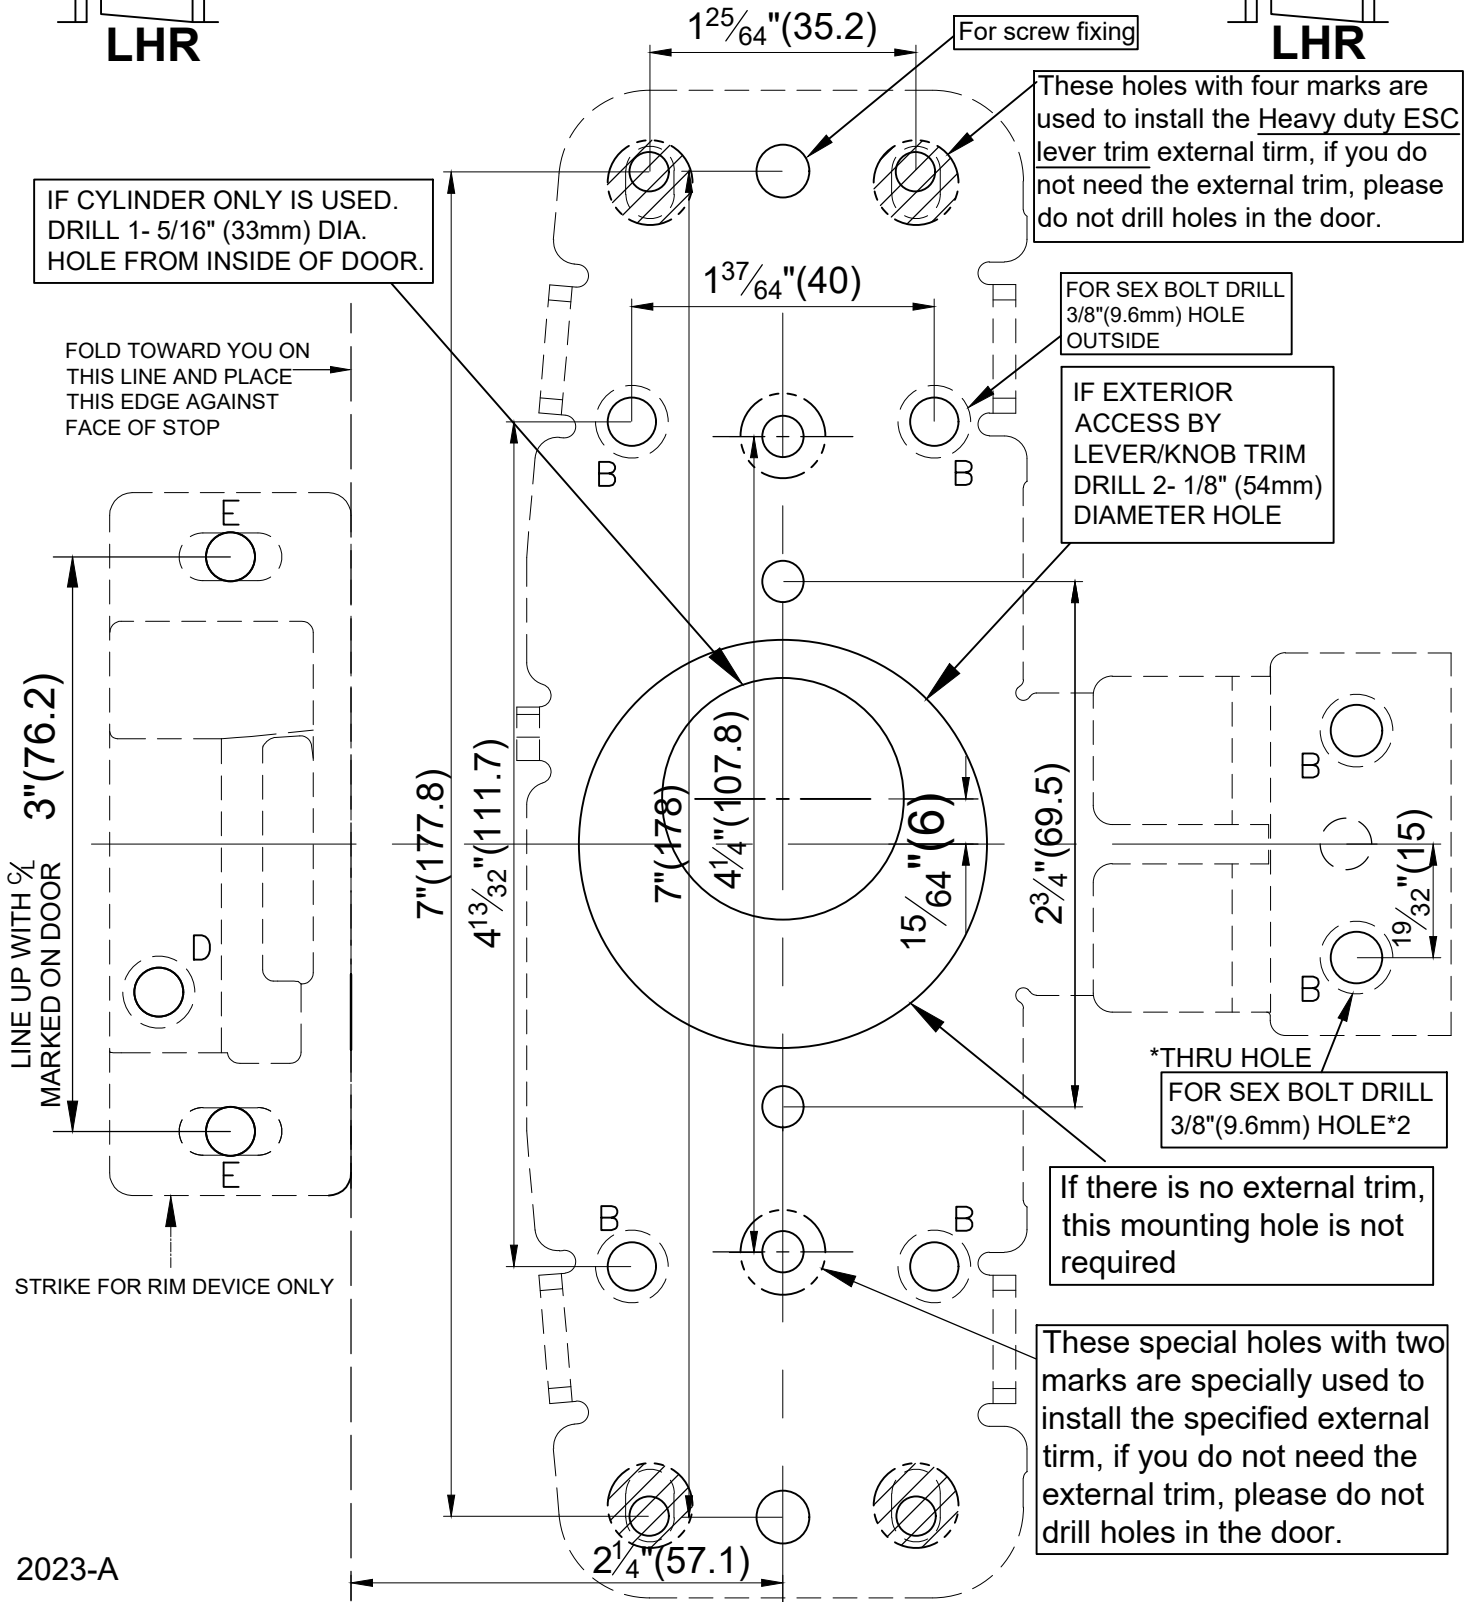

# TEMPLATE FOR RIM DEVICE(1:1)

NOTE: PRIMARY DIMENSIONS SHOWN IN INCHES, DIMENSIONS IN ( ) ARE MILLIMETERS.