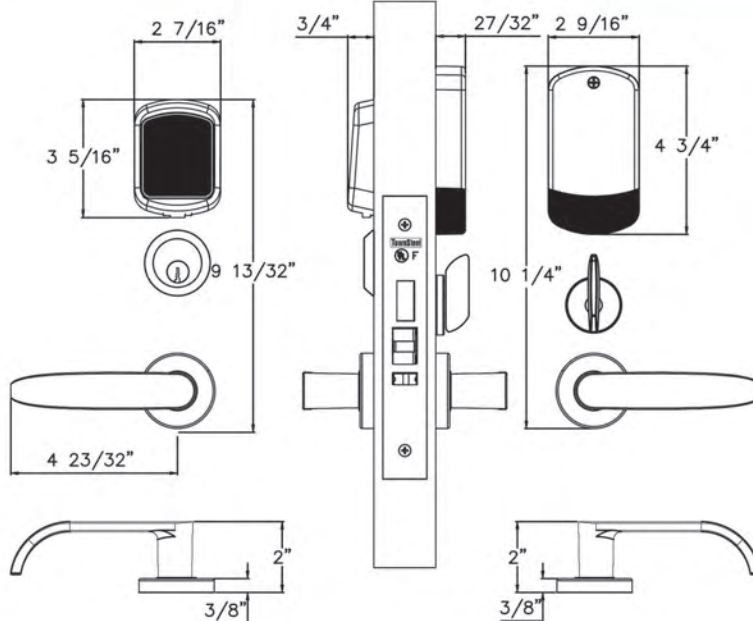

Model Number Lever Cylinder

ECR 1B6X - S LH 626 - SFIC7

Series Lockbody Finish

e-CRONUS 2A Series

ANSI Grade 1

Profile

How To Order

Series	e-Cronus 2A: No cylinder
Model Number	2: 2000(Keypad) / 4: 4000(RFID) / 5R: 5000-RF(WiFi) 5B: 5000-BLE(Bluetooth) / 6: 6000(Maxx Access System)
Lockbody	R: Rigid / C: Clutched / X: Automatic Deadbolt Series
Lever Style	S: Sentinel / Q: Quest / Or see TownSteel Catalog
Finish	622: US19, Flat Black / 626: US26D, Satin Chrome Or special color upon request
Cylinder	N/A

Model Number Lever
ECR 2A6R - S LH 626
 Series Lockbody Finish

Profile

How To Order

Series	e-Cronus 2A: No cylinder
Model Number	2: 2000(Keypad) / 4: 4000(RFID) / 5R: 5000-RF(WiFi) 5B: 5000-BLE(Bluetooth) / 6: 6000(Maxx Access System)
Lockbody	R: Rigid / C: Clutched / X: Automatic Deadbolt Series
Lever Style	S: Sentinel / Q: Quest / Or see TownSteel Catalog
Finish	622: US19, Flat Black / 626: US26D, Satin Chrome Or special color upon request
Cylinder	N/A

Model Number Lever

ECR 2A 6X - S LH 626

Series Lockbody Finish

e-CRONUS 2B Series

ANSI Grade 1

Profile

How To Order

Series	e-Cronus 2B: With cylinder
Model Number	2: 2000(Keypad) / 4: 4000(RFID) / 5R: 5000-RF(WiFi) 5B: 5000-BLE(Bluetooth) / 6: 6000(Maxx Access System)
Lockbody	R: Rigid / C: Clutched / X: Automatic Deadbolt Series
Lever Style	S: Sentinel / Q: Quest / Or see TownSteel Catalog
Finish	622: US19, Flat Black / 626: US26D, Satin Chrome Or special color upon request
Cylinder	Any mortise cylinder can be used

Profile

How To Order

Series	e-Cronus 2B: With cylinder
Model Number	2: 2000(Keypad) / 4: 4000(RFID) / 5R: 5000-RF(WiFi) 5B: 5000-BLE(Bluetooth) / 6: 6000(Maxx Access System)
Lockbody	R: Rigid / C: Clutched / X: Automatic Deadbolt Series
Lever Style	S: Sentinel / Q: Quest / Or see TownSteel Catalog
Finish	622: US19, Flat Black / 626: US26D, Satin Chrome Or special color upon request
Cylinder	Any mortise cylinder can be used