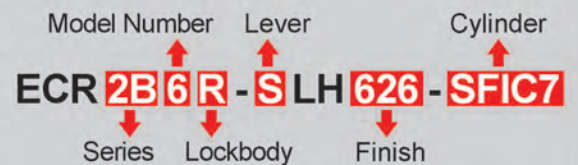

Model Number Lever
ECR 2A6R - S LH 626
 Series Lockbody Finish

Profile

How To Order

Series	e-Cronus 2A: No cylinder
Model Number	2: 2000(Keypad) / 4: 4000(RFID) / 5R: 5000-RF(WiFi) 5B: 5000-BLE(Bluetooth) / 6: 6000(Maxx Access System)
Lockbody	R: Rigid / C: Clutched / X: Automatic Deadbolt Series
Lever Style	S: Sentinel / Q: Quest / Or see TownSteel Catalog
Finish	622: US19, Flat Black / 626: US26D, Satin Chrome Or special color upon request
Cylinder	N/A

Model Number Lever

ECR 2A 6X - S LH 626

Series Lockbody Finish

e-CRONUS 2B Series

ANSI Grade 1

Profile

How To Order

Series	e-Cronus 2B: With cylinder
Model Number	2: 2000(Keypad) / 4: 4000(RFID) / 5R: 5000-RF(WiFi) 5B: 5000-BLE(Bluetooth) / 6: 6000(Maxx Access System)
Lockbody	R: Rigid / C: Clutched / X: Automatic Deadbolt Series
Lever Style	S: Sentinel / Q: Quest / Or see TownSteel Catalog
Finish	622: US19, Flat Black / 626: US26D, Satin Chrome Or special color upon request
Cylinder	Any mortise cylinder can be used

Profile

How To Order

Series	e-Cronus 2B: With cylinder
Model Number	2: 2000(Keypad) / 4: 4000(RFID) / 5R: 5000-RF(WiFi) 5B: 5000-BLE(Bluetooth) / 6: 6000(Maxx Access System)
Lockbody	R: Rigid / C: Clutched / X: Automatic Deadbolt Series
Lever Style	S: Sentinel / Q: Quest / Or see TownSteel Catalog
Finish	622: US19, Flat Black / 626: US26D, Satin Chrome Or special color upon request
Cylinder	Any mortise cylinder can be used