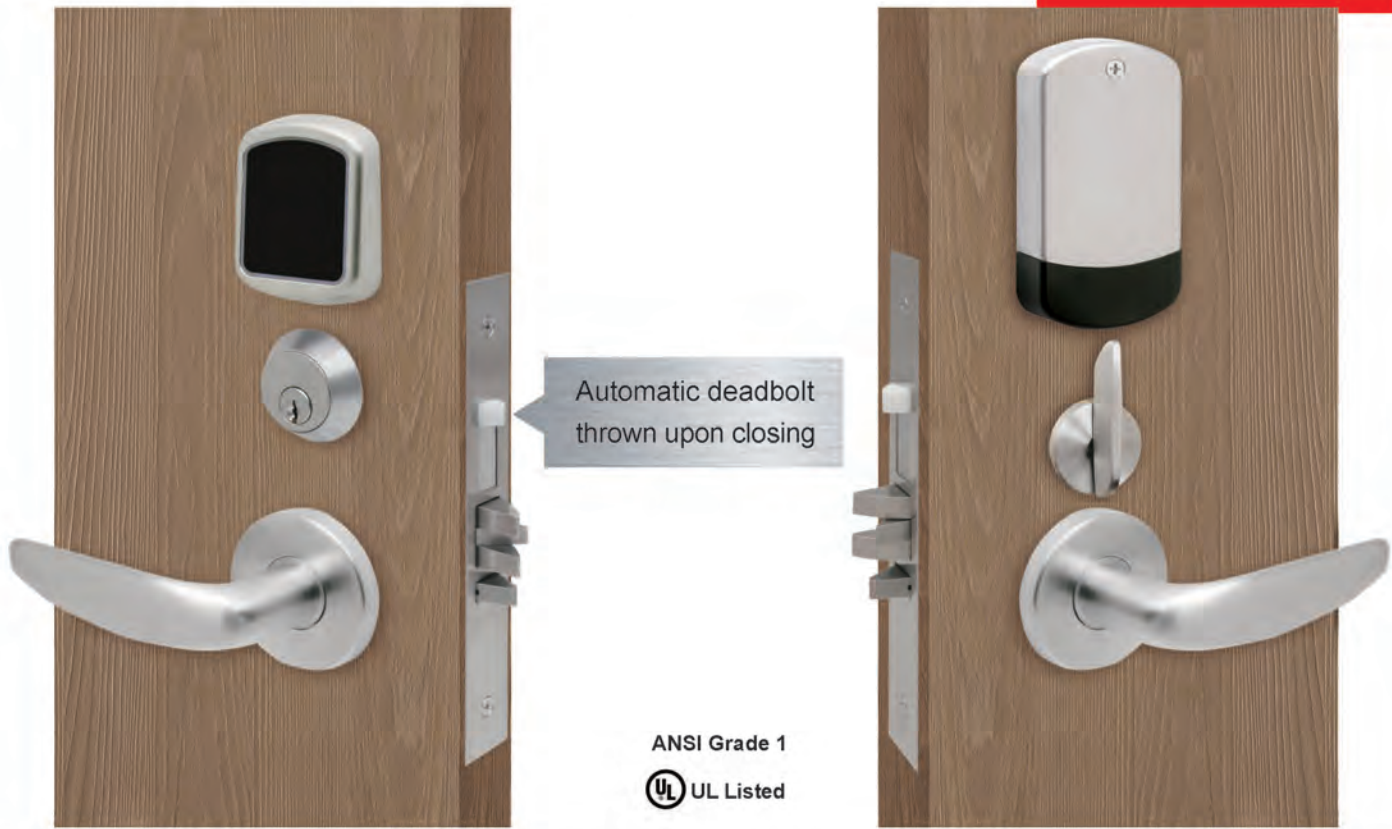

e-CRONUS 1A Series

ANSI Grade 1

Profile

How To Order

Series	e-Cronus 1A: No cylinder
Model Number	2: 2000(Keypad) / 4: 4000(RFID) / 5R: 5000-RF(WiFi) 5B: 5000-BLE(Bluetooth) / 6: 6000(Maxx Access System)
Lockbody	R: Rigid / C: Clutched / X: Automatic Deadbolt Series
Lever Style	S: Sentinel / Q: Quest / Or see TownSteel Catalog
Finish	622: US19, Flat Black / 626: US26D, Satin Chrome Or special color upon request
Cylinder	N/A

Model Number Lever
ECR 2A6R - S LH 626
 Series Lockbody Finish

Profile

How To Order

Series	e-Cronus 2A: No cylinder
Model Number	2: 2000(Keypad) / 4: 4000(RFID) / 5R: 5000-RF(WiFi) 5B: 5000-BLE(Bluetooth) / 6: 6000(Maxx Access System)
Lockbody	R: Rigid / C: Clutched / X: Automatic Deadbolt Series
Lever Style	S: Sentinel / Q: Quest / Or see TownSteel Catalog
Finish	622: US19, Flat Black / 626: US26D, Satin Chrome Or special color upon request
Cylinder	N/A

Model Number Lever

ECR 2A 6X - S LH 626

Series Lockbody Finish

e-CRONUS 2B Series

ANSI Grade 1

Profile

How To Order

Series	e-Cronus 2B: With cylinder
Model Number	2: 2000(Keypad) / 4: 4000(RFID) / 5R: 5000-RF(WiFi) 5B: 5000-BLE(Bluetooth) / 6: 6000(Maxx Access System)
Lockbody	R: Rigid / C: Clutched / X: Automatic Deadbolt Series
Lever Style	S: Sentinel / Q: Quest / Or see TownSteel Catalog
Finish	622: US19, Flat Black / 626: US26D, Satin Chrome Or special color upon request
Cylinder	Any mortise cylinder can be used

Profile

How To Order

Series	e-Cronus 2B: With cylinder
Model Number	2: 2000(Keypad) / 4: 4000(RFID) / 5R: 5000-RF(WiFi) 5B: 5000-BLE(Bluetooth) / 6: 6000(Maxx Access System)
Lockbody	R: Rigid / C: Clutched / X: Automatic Deadbolt Series
Lever Style	S: Sentinel / Q: Quest / Or see TownSteel Catalog
Finish	622: US19, Flat Black / 626: US26D, Satin Chrome Or special color upon request
Cylinder	Any mortise cylinder can be used