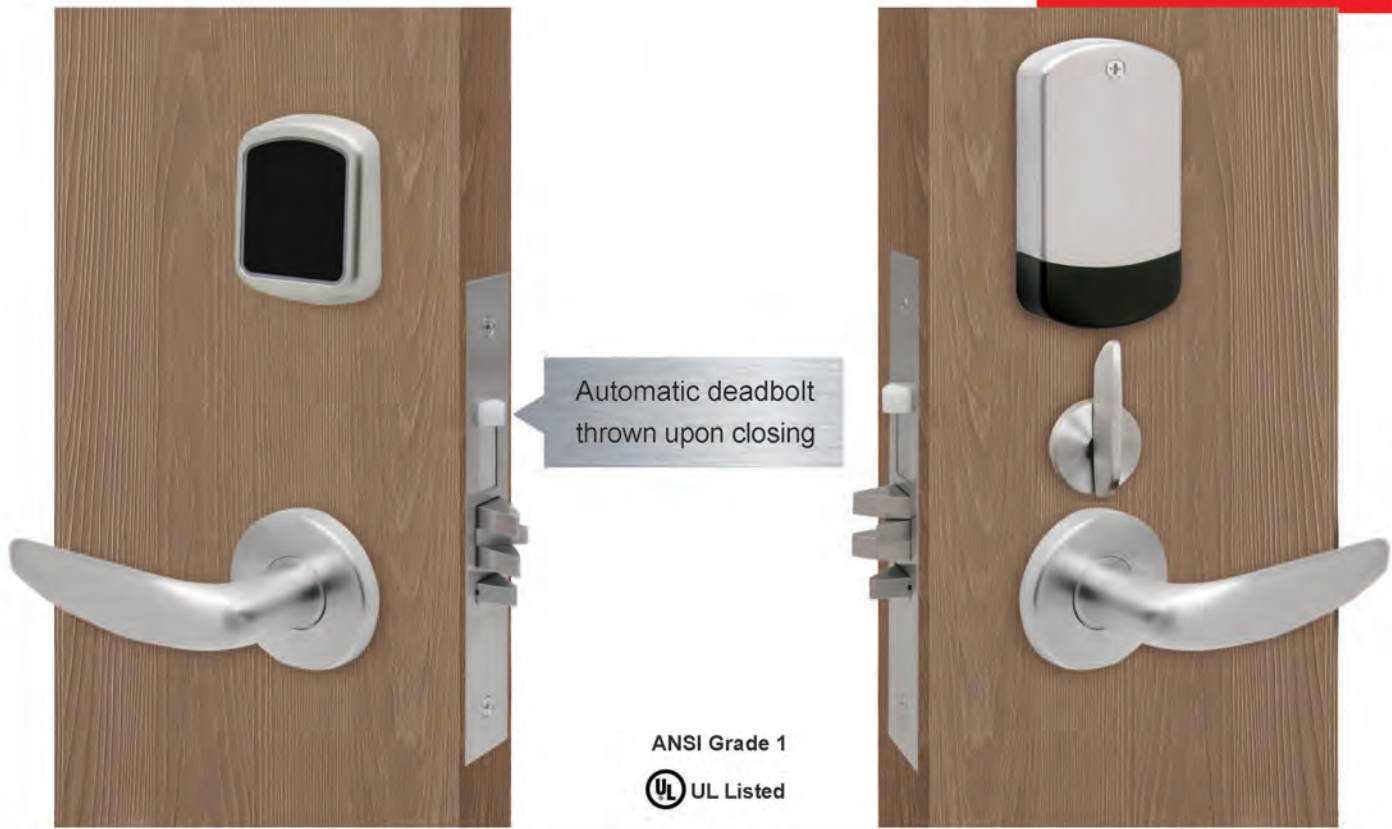

Profile

How To Order

Series	e-Cronus 2A: No cylinder
Model Number	2: 2000(Keypad) / 4: 4000(RFID) / 5R: 5000-RF(WiFi) 5B: 5000-BLE(Bluetooth) / 6: 6000(Maxx Access System)
Lockbody	R: Rigid / C: Clutched / X: Automatic Deadbolt Series
Lever Style	S: Sentinel / Q: Quest / Or see TownSteel Catalog
Finish	622: US19, Flat Black / 626: US26D, Satin Chrome Or special color upon request
Cylinder	N/A

Model Number   Lever

ECR 2A 6X - S LH 626

Series   Lockbody   Finish