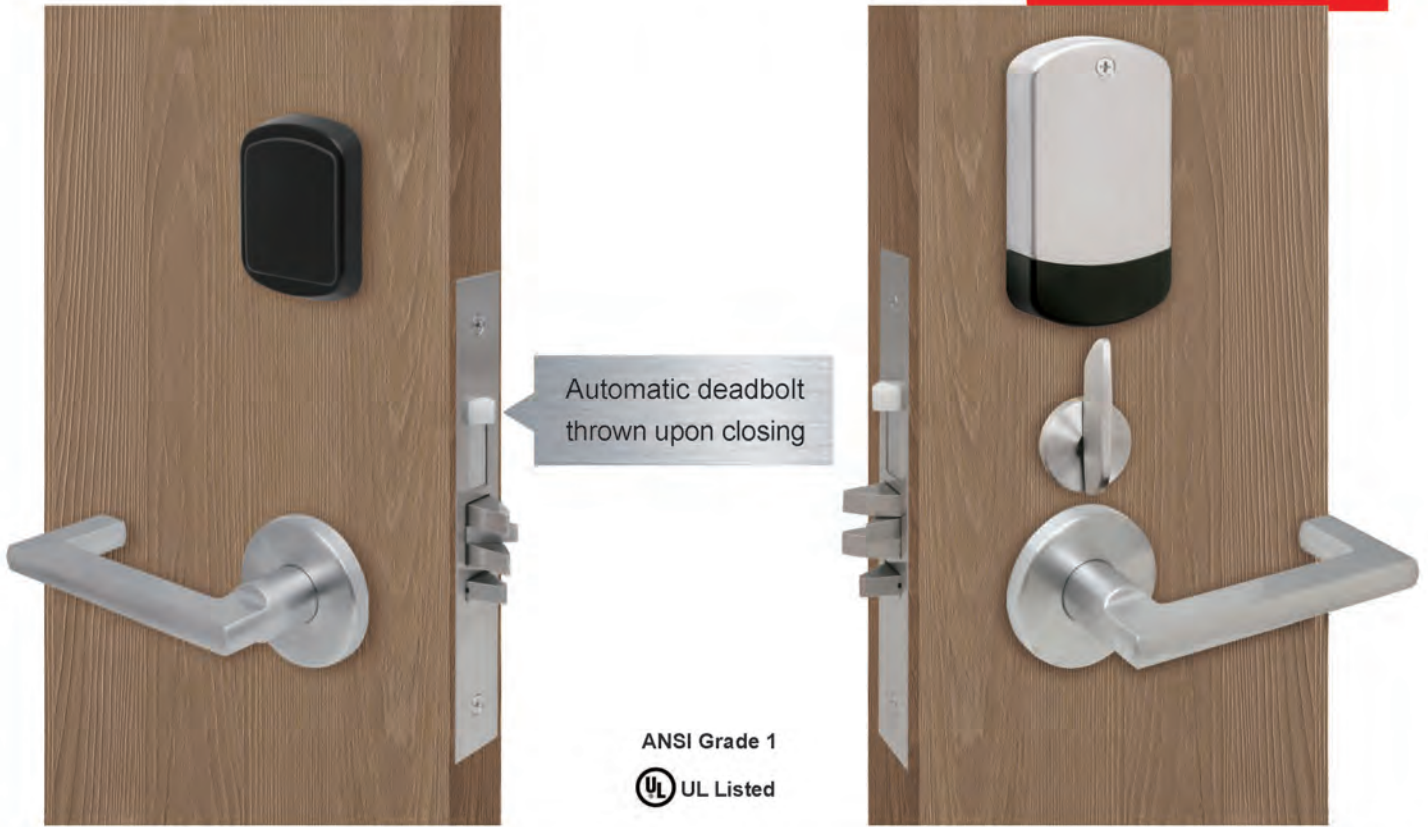

e-CRONUS 1A Series

ANSI Grade 1

Profile

How To Order

Series	e-Cronus 1A: No cylinder
Model Number	2: 2000(Keypad) / 4: 4000(RFID) / 5R: 5000-RF(WiFi) 5B: 5000-BLE(Bluetooth) / 6: 6000(Maxx Access System)
Lockbody	R: Rigid / C: Clutched / X: Automatic Deadbolt Series
Lever Style	S: Sentinel / Q: Quest / Or see TownSteel Catalog
Finish	622: US19, Flat Black / 626: US26D, Satin Chrome Or special color upon request
Cylinder	N/A

Model Number Lever
ECR 1A6R-S LH626
 Series Lockbody Finish

Profile

How To Order

Series	e-Cronus 1A: No cylinder
Model Number	2: 2000(Keypad) / 4: 4000(RFID) / 5R: 5000-RF(WiFi) 5B: 5000-BLE(Bluetooth) / 6: 6000(Maxx Access System)
Lockbody	R: Rigid / C: Clutched / X: Automatic Deadbolt Series
Lever Style	S: Sentinel / Q: Quest / Or see TownSteel Catalog
Finish	622: US19, Flat Black / 626: US26D, Satin Chrome Or special color upon request
Cylinder	N/A

Model Number Lever
ECR 1A6X-SLH 626
 Series Lockbody Finish

e-CRONUS 1B Series

ANSI Grade 1

Profile

How To Order

Series	e-Cronus 1B: With cylinder
Model Number	2: 2000(Keypad) / 4: 4000(RFID) / 5R: 5000-RF(WiFi) 5B: 5000-BLE(Bluetooth) / 6: 6000(Maxx Access System)
Lockbody	R: Rigid / C: Clutched / X: Automatic Deadbolt Series
Lever Style	S: Sentinel / Q: Quest / Or see TownSteel Catalog
Finish	622: US19, Flat Black / 626: US26D, Satin Chrome Or special color upon request
Cylinder	Any mortise cylinder can be used

Model Number Lever Cylinder

ECR 1B6R - S LH 626 - SFIC7

Series Lockbody Finish

Profile

How To Order

Series	e-Cronus 1B: With cylinder
Model Number	2: 2000(Keypad) / 4: 4000(RFID) / 5R: 5000-RF(WiFi) 5B: 5000-BLE(Bluetooth) / 6: 6000(Maxx Access System)
Lockbody	R: Rigid / C: Clutched / X: Automatic Deadbolt Series
Lever Style	S: Sentinel / Q: Quest / Or see TownSteel Catalog
Finish	622: US19, Flat Black / 626: US26D, Satin Chrome Or special color upon request
Cylinder	Any mortise cylinder can be used