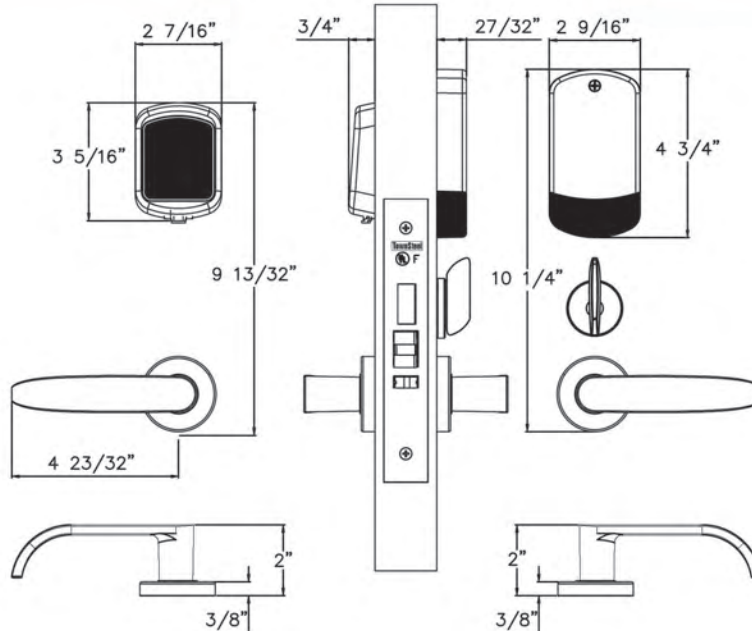

Model Number Lever Cylinder

ECR 1B6R - S LH 626 - SFIC7

Series Lockbody Finish

Profile

How To Order

Series	e-Cronus 1B: With cylinder
Model Number	2: 2000(Keypad) / 4: 4000(RFID) / 5R: 5000-RF(WiFi) 5B: 5000-BLE(Bluetooth) / 6: 6000(Maxx Access System)
Lockbody	R: Rigid / C: Clutched / X: Automatic Deadbolt Series
Lever Style	S: Sentinel / Q: Quest / Or see TownSteel Catalog
Finish	622: US19, Flat Black / 626: US26D, Satin Chrome Or special color upon request
Cylinder	Any mortise cylinder can be used

Model Number Lever Cylinder

ECR 1B6X - S LH 626 - SFIC7

Series Lockbody Finish

e-CRONUS 2A Series

ANSI Grade 1

Profile

How To Order

Series	e-Cronus 2A: No cylinder
Model Number	2: 2000(Keypad) / 4: 4000(RFID) / 5R: 5000-RF(WiFi) 5B: 5000-BLE(Bluetooth) / 6: 6000(Maxx Access System)
Lockbody	R: Rigid / C: Clutched / X: Automatic Deadbolt Series
Lever Style	S: Sentinel / Q: Quest / Or see TownSteel Catalog
Finish	622: US19, Flat Black / 626: US26D, Satin Chrome Or special color upon request
Cylinder	N/A

Model Number Lever
ECR 2A6R - S LH 626
 Series Lockbody Finish

Profile

How To Order

Series	e-Cronus 2A: No cylinder
Model Number	2: 2000(Keypad) / 4: 4000(RFID) / 5R: 5000-RF(WiFi) 5B: 5000-BLE(Bluetooth) / 6: 6000(Maxx Access System)
Lockbody	R: Rigid / C: Clutched / X: Automatic Deadbolt Series
Lever Style	S: Sentinel / Q: Quest / Or see TownSteel Catalog
Finish	622: US19, Flat Black / 626: US26D, Satin Chrome Or special color upon request
Cylinder	N/A