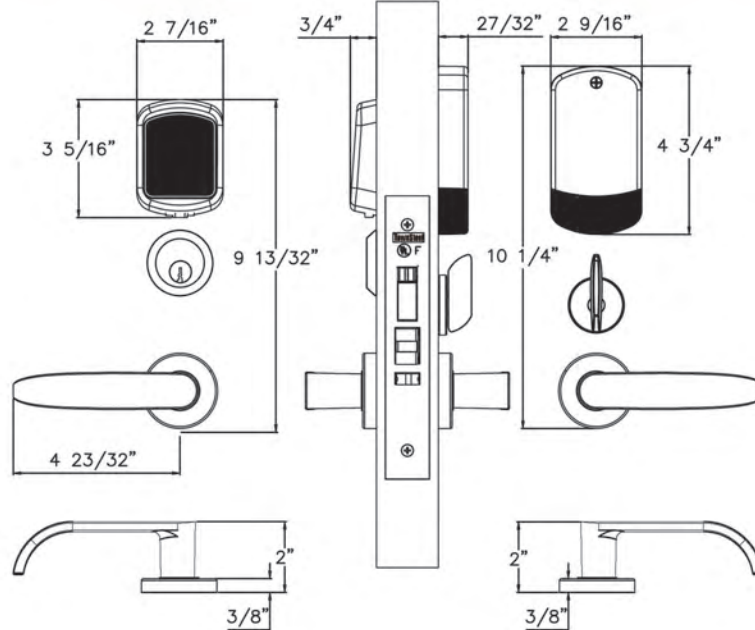

Model Number Lever Cylinder

ECR 1B6X - S LH 626 - SFIC7

Series Lockbody Finish

e-CRONUS 2A Series

ANSI Grade 1

Profile

How To Order

Series	e-Cronus 2A: No cylinder
Model Number	2: 2000(Keypad) / 4: 4000(RFID) / 5R: 5000-RF(WiFi) 5B: 5000-BLE(Bluetooth) / 6: 6000(Maxx Access System)
Lockbody	R: Rigid / C: Clutched / X: Automatic Deadbolt Series
Lever Style	S: Sentinel / Q: Quest / Or see TownSteel Catalog
Finish	622: US19, Flat Black / 626: US26D, Satin Chrome Or special color upon request
Cylinder	N/A

Model Number Lever
ECR 2A6R - S LH 626
 Series Lockbody Finish

Profile

How To Order

Series	e-Cronus 2A: No cylinder
Model Number	2: 2000(Keypad) / 4: 4000(RFID) / 5R: 5000-RF(WiFi) 5B: 5000-BLE(Bluetooth) / 6: 6000(Maxx Access System)
Lockbody	R: Rigid / C: Clutched / X: Automatic Deadbolt Series
Lever Style	S: Sentinel / Q: Quest / Or see TownSteel Catalog
Finish	622: US19, Flat Black / 626: US26D, Satin Chrome Or special color upon request
Cylinder	N/A

Model Number Lever

ECR 2A 6X - S LH 626

Series Lockbody Finish

e-CRONUS 2B Series

ANSI Grade 1

Profile

How To Order

Series	e-Cronus 2B: With cylinder
Model Number	2: 2000(Keypad) / 4: 4000(RFID) / 5R: 5000-RF(WiFi) 5B: 5000-BLE(Bluetooth) / 6: 6000(Maxx Access System)
Lockbody	R: Rigid / C: Clutched / X: Automatic Deadbolt Series
Lever Style	S: Sentinel / Q: Quest / Or see TownSteel Catalog
Finish	622: US19, Flat Black / 626: US26D, Satin Chrome Or special color upon request
Cylinder	Any mortise cylinder can be used

Profile

How To Order

Series	e-Cronus 2B: With cylinder
Model Number	2: 2000(Keypad) / 4: 4000(RFID) / 5R: 5000-RF(WiFi) 5B: 5000-BLE(Bluetooth) / 6: 6000(Maxx Access System)
Lockbody	R: Rigid / C: Clutched / X: Automatic Deadbolt Series
Lever Style	S: Sentinel / Q: Quest / Or see TownSteel Catalog
Finish	622: US19, Flat Black / 626: US26D, Satin Chrome Or special color upon request
Cylinder	Any mortise cylinder can be used