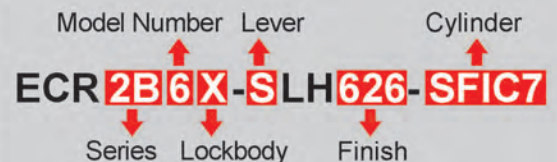

Model Number Lever
ECR 2A6R - S LH 626
 Series Lockbody Finish

Profile

How To Order

Series	e-Cronus 2A: No cylinder
Model Number	2: 2000(Keypad) / 4: 4000(RFID) / 5R: 5000-RF(WiFi) 5B: 5000-BLE(Bluetooth) / 6: 6000(Maxx Access System)
Lockbody	R: Rigid / C: Clutched / X: Automatic Deadbolt Series
Lever Style	S: Sentinel / Q: Quest / Or see TownSteel Catalog
Finish	622: US19, Flat Black / 626: US26D, Satin Chrome Or special color upon request
Cylinder	N/A

Model Number Lever

ECR 2A 6X - S LH 626

Series Lockbody Finish

e-CRONUS 2B Series

ANSI Grade 1

Profile

How To Order

Series	e-Cronus 2B: With cylinder
Model Number	2: 2000(Keypad) / 4: 4000(RFID) / 5R: 5000-RF(WiFi) 5B: 5000-BLE(Bluetooth) / 6: 6000(Maxx Access System)
Lockbody	R: Rigid / C: Clutched / X: Automatic Deadbolt Series
Lever Style	S: Sentinel / Q: Quest / Or see TownSteel Catalog
Finish	622: US19, Flat Black / 626: US26D, Satin Chrome Or special color upon request
Cylinder	Any mortise cylinder can be used

Profile

How To Order

Series	e-Cronus 2B: With cylinder
Model Number	2: 2000(Keypad) / 4: 4000(RFID) / 5R: 5000-RF(WiFi) 5B: 5000-BLE(Bluetooth) / 6: 6000(Maxx Access System)
Lockbody	R: Rigid / C: Clutched / X: Automatic Deadbolt Series
Lever Style	S: Sentinel / Q: Quest / Or see TownSteel Catalog
Finish	622: US19, Flat Black / 626: US26D, Satin Chrome Or special color upon request
Cylinder	Any mortise cylinder can be used