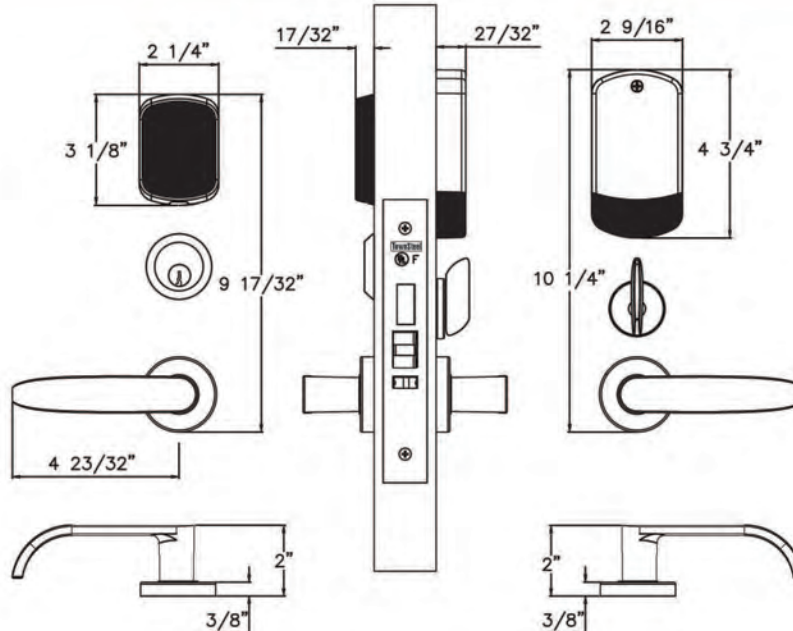

Model Number Lever
ECR 1A6R-S LH626
 Series Lockbody Finish

Profile

How To Order

Series	e-Cronus 1A: No cylinder
Model Number	2: 2000(Keypad) / 4: 4000(RFID) / 5R: 5000-RF(WiFi) 5B: 5000-BLE(Bluetooth) / 6: 6000(Maxx Access System)
Lockbody	R: Rigid / C: Clutched / X: Automatic Deadbolt Series
Lever Style	S: Sentinel / Q: Quest / Or see TownSteel Catalog
Finish	622: US19, Flat Black / 626: US26D, Satin Chrome Or special color upon request
Cylinder	N/A

Model Number Lever
ECR 1A6X-SLH 626
 Series Lockbody Finish

e-CRONUS 1B Series

ANSI Grade 1

Profile

How To Order

Series	e-Cronus 1B: With cylinder
Model Number	2: 2000(Keypad) / 4: 4000(RFID) / 5R: 5000-RF(WiFi) 5B: 5000-BLE(Bluetooth) / 6: 6000(Maxx Access System)
Lockbody	R: Rigid / C: Clutched / X: Automatic Deadbolt Series
Lever Style	S: Sentinel / Q: Quest / Or see TownSteel Catalog
Finish	622: US19, Flat Black / 626: US26D, Satin Chrome Or special color upon request
Cylinder	Any mortise cylinder can be used

Model Number Lever Cylinder

ECR 1B6R - S LH 626 - SFIC7

Series Lockbody Finish

Profile

How To Order

Series	e-Cronus 1B: With cylinder
Model Number	2: 2000(Keypad) / 4: 4000(RFID) / 5R: 5000-RF(WiFi) 5B: 5000-BLE(Bluetooth) / 6: 6000(Maxx Access System)
Lockbody	R: Rigid / C: Clutched / X: Automatic Deadbolt Series
Lever Style	S: Sentinel / Q: Quest / Or see TownSteel Catalog
Finish	622: US19, Flat Black / 626: US26D, Satin Chrome Or special color upon request
Cylinder	Any mortise cylinder can be used

Model Number Lever
ECR 2A6R - S LH 626
 Series Lockbody Finish

Profile

How To Order

Series	e-Cronus 2A: No cylinder
Model Number	2: 2000(Keypad) / 4: 4000(RFID) / 5R: 5000-RF(WiFi) 5B: 5000-BLE(Bluetooth) / 6: 6000(Maxx Access System)
Lockbody	R: Rigid / C: Clutched / X: Automatic Deadbolt Series
Lever Style	S: Sentinel / Q: Quest / Or see TownSteel Catalog
Finish	622: US19, Flat Black / 626: US26D, Satin Chrome Or special color upon request
Cylinder	N/A