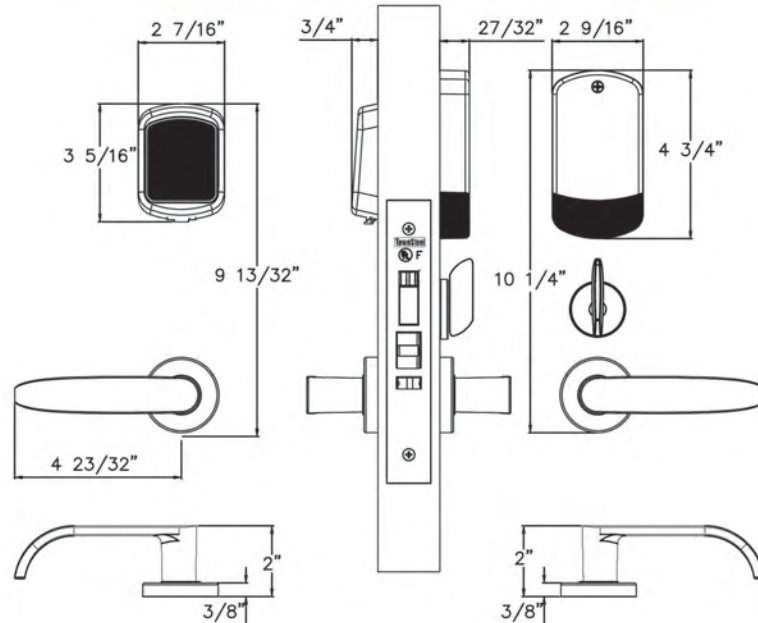

Model Number Lever Cylinder

ECR 1B6R - S LH 626 - SFIC7

Series Lockbody Finish

Profile

How To Order

Series	e-Cronus 1B: With cylinder
Model Number	2: 2000(Keypad) / 4: 4000(RFID) / 5R: 5000-RF(WiFi) 5B: 5000-BLE(Bluetooth) / 6: 6000(Maxx Access System)
Lockbody	R: Rigid / C: Clutched / X: Automatic Deadbolt Series
Lever Style	S: Sentinel / Q: Quest / Or see TownSteel Catalog
Finish	622: US19, Flat Black / 626: US26D, Satin Chrome Or special color upon request
Cylinder	Any mortise cylinder can be used

Model Number Lever Cylinder

ECR 1B6X - S LH 626 - SFIC7

Series Lockbody Finish

e-CRONUS 2A Series

ANSI Grade 1

Profile

How To Order

Series	e-Cronus 2A: No cylinder
Model Number	2: 2000(Keypad) / 4: 4000(RFID) / 5R: 5000-RF(WiFi) 5B: 5000-BLE(Bluetooth) / 6: 6000(Maxx Access System)
Lockbody	R: Rigid / C: Clutched / X: Automatic Deadbolt Series
Lever Style	S: Sentinel / Q: Quest / Or see TownSteel Catalog
Finish	622: US19, Flat Black / 626: US26D, Satin Chrome Or special color upon request
Cylinder	N/A

Model Number Lever
ECR 2A6R - S LH 626
 Series Lockbody Finish

Profile

How To Order

Series	e-Cronus 2A: No cylinder
Model Number	2: 2000(Keypad) / 4: 4000(RFID) / 5R: 5000-RF(WiFi) 5B: 5000-BLE(Bluetooth) / 6: 6000(Maxx Access System)
Lockbody	R: Rigid / C: Clutched / X: Automatic Deadbolt Series
Lever Style	S: Sentinel / Q: Quest / Or see TownSteel Catalog
Finish	622: US19, Flat Black / 626: US26D, Satin Chrome Or special color upon request
Cylinder	N/A