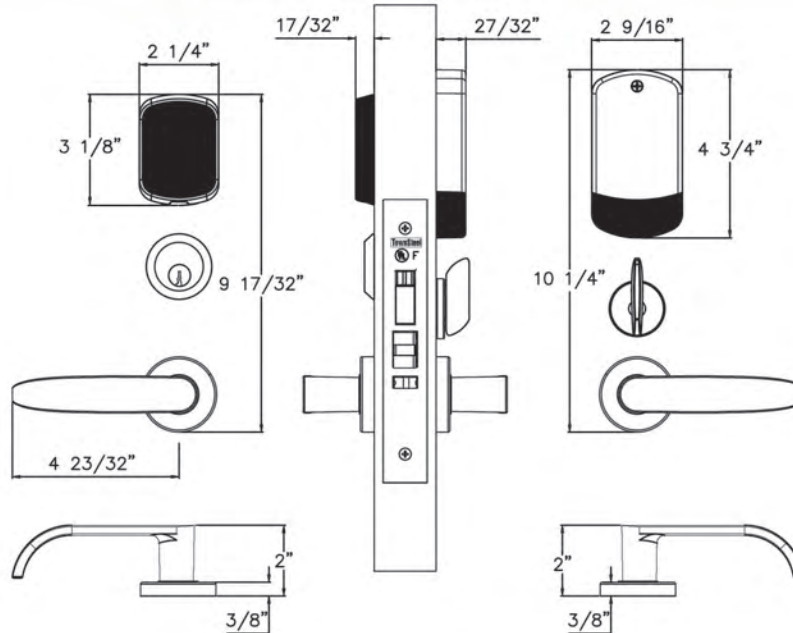

Model Number Lever
ECR 1A6R-S LH626
 Series Lockbody Finish

Profile

How To Order

Series	e-Cronus 1A: No cylinder
Model Number	2: 2000(Keypad) / 4: 4000(RFID) / 5R: 5000-RF(WiFi) 5B: 5000-BLE(Bluetooth) / 6: 6000(Maxx Access System)
Lockbody	R: Rigid / C: Clutched / X: Automatic Deadbolt Series
Lever Style	S: Sentinel / Q: Quest / Or see TownSteel Catalog
Finish	622: US19, Flat Black / 626: US26D, Satin Chrome Or special color upon request
Cylinder	N/A

Model Number Lever
ECR 1A6X-SLH 626
 Series Lockbody Finish

e-CRONUS 1B Series

ANSI Grade 1

Profile

How To Order

Series	e-Cronus 1B: With cylinder
Model Number	2: 2000(Keypad) / 4: 4000(RFID) / 5R: 5000-RF(WiFi) 5B: 5000-BLE(Bluetooth) / 6: 6000(Maxx Access System)
Lockbody	R: Rigid / C: Clutched / X: Automatic Deadbolt Series
Lever Style	S: Sentinel / Q: Quest / Or see TownSteel Catalog
Finish	622: US19, Flat Black / 626: US26D, Satin Chrome Or special color upon request
Cylinder	Any mortise cylinder can be used

Model Number Lever Cylinder

ECR 1B6R - S LH 626 - SFIC7

Series Lockbody Finish

Profile

How To Order

Series	e-Cronus 1B: With cylinder
Model Number	2: 2000(Keypad) / 4: 4000(RFID) / 5R: 5000-RF(WiFi) 5B: 5000-BLE(Bluetooth) / 6: 6000(Maxx Access System)
Lockbody	R: Rigid / C: Clutched / X: Automatic Deadbolt Series
Lever Style	S: Sentinel / Q: Quest / Or see TownSteel Catalog
Finish	622: US19, Flat Black / 626: US26D, Satin Chrome Or special color upon request
Cylinder	Any mortise cylinder can be used

Model Number Lever
ECR 2A6R - S LH 626
 Series Lockbody Finish

Profile

How To Order

Series	e-Cronus 2A: No cylinder
Model Number	2: 2000(Keypad) / 4: 4000(RFID) / 5R: 5000-RF(WiFi) 5B: 5000-BLE(Bluetooth) / 6: 6000(Maxx Access System)
Lockbody	R: Rigid / C: Clutched / X: Automatic Deadbolt Series
Lever Style	S: Sentinel / Q: Quest / Or see TownSteel Catalog
Finish	622: US19, Flat Black / 626: US26D, Satin Chrome Or special color upon request
Cylinder	N/A