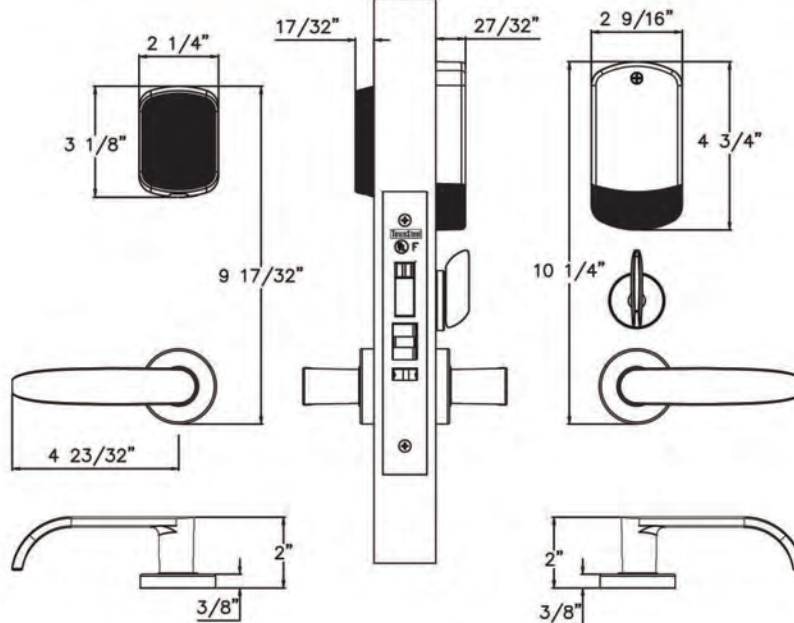

e-CRONUS 1A Series

ANSI Grade 1

Profile

How To Order

Series	e-Cronus 1A: No cylinder
Model Number	2: 2000(Keypad) / 4: 4000(RFID) / 5R: 5000-RF(WiFi) 5B: 5000-BLE(Bluetooth) / 6: 6000(Maxx Access System)
Lockbody	R: Rigid / C: Clutched / X: Automatic Deadbolt Series
Lever Style	S: Sentinel / Q: Quest / Or see TownSteel Catalog
Finish	622: US19, Flat Black / 626: US26D, Satin Chrome Or special color upon request
Cylinder	N/A

Model Number Lever
ECR 1A6R-S LH626
 Series Lockbody Finish

Profile

How To Order

Series	e-Cronus 1A: No cylinder
Model Number	2: 2000(Keypad) / 4: 4000(RFID) / 5R: 5000-RF(WiFi) 5B: 5000-BLE(Bluetooth) / 6: 6000(Maxx Access System)
Lockbody	R: Rigid / C: Clutched / X: Automatic Deadbolt Series
Lever Style	S: Sentinel / Q: Quest / Or see TownSteel Catalog
Finish	622: US19, Flat Black / 626: US26D, Satin Chrome Or special color upon request
Cylinder	N/A

Model Number Lever
ECR 1A6X-SLH 626
 Series Lockbody Finish

e-CRONUS 1B Series

ANSI Grade 1

Profile

How To Order

Series	e-Cronus 1B: With cylinder
Model Number	2: 2000(Keypad) / 4: 4000(RFID) / 5R: 5000-RF(WiFi) 5B: 5000-BLE(Bluetooth) / 6: 6000(Maxx Access System)
Lockbody	R: Rigid / C: Clutched / X: Automatic Deadbolt Series
Lever Style	S: Sentinel / Q: Quest / Or see TownSteel Catalog
Finish	622: US19, Flat Black / 626: US26D, Satin Chrome Or special color upon request
Cylinder	Any mortise cylinder can be used

Model Number Lever
ECR 2A6R - S LH 626
 Series Lockbody Finish

Profile

How To Order

Series	e-Cronus 2A: No cylinder
Model Number	2: 2000(Keypad) / 4: 4000(RFID) / 5R: 5000-RF(WiFi) 5B: 5000-BLE(Bluetooth) / 6: 6000(Maxx Access System)
Lockbody	R: Rigid / C: Clutched / X: Automatic Deadbolt Series
Lever Style	S: Sentinel / Q: Quest / Or see TownSteel Catalog
Finish	622: US19, Flat Black / 626: US26D, Satin Chrome Or special color upon request
Cylinder	N/A