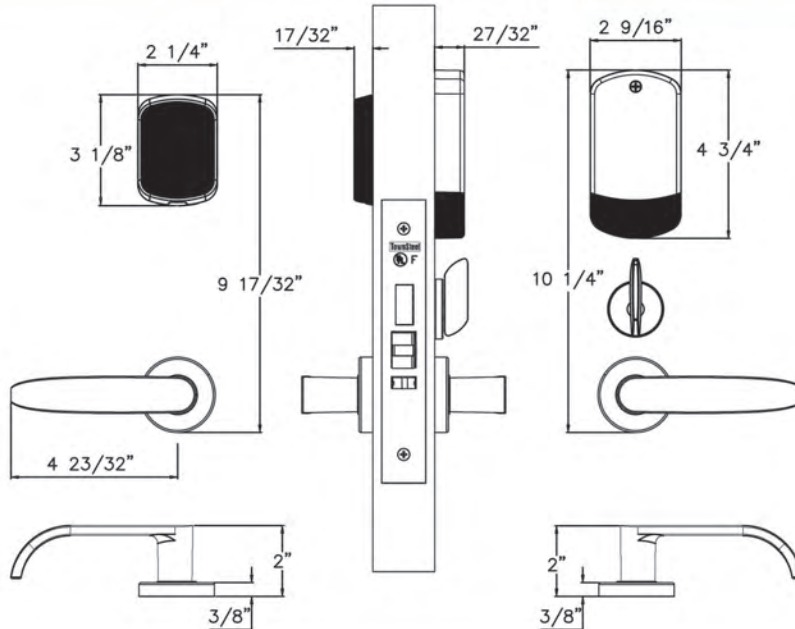

e-CRONUS 1A Series

ANSI Grade 1

Profile

How To Order

Series	e-Cronus 1A: No cylinder
Model Number	2: 2000(Keypad) / 4: 4000(RFID) / 5R: 5000-RF(WiFi) 5B: 5000-BLE(Bluetooth) / 6: 6000(Maxx Access System)
Lockbody	R: Rigid / C: Clutched / X: Automatic Deadbolt Series
Lever Style	S: Sentinel / Q: Quest / Or see TownSteel Catalog
Finish	622: US19, Flat Black / 626: US26D, Satin Chrome Or special color upon request
Cylinder	N/A

Model Number Lever
ECR 1A6R-S LH626
 Series Lockbody Finish

Profile

How To Order

Series	e-Cronus 1A: No cylinder
Model Number	2: 2000(Keypad) / 4: 4000(RFID) / 5R: 5000-RF(WiFi) 5B: 5000-BLE(Bluetooth) / 6: 6000(Maxx Access System)
Lockbody	R: Rigid / C: Clutched / X: Automatic Deadbolt Series
Lever Style	S: Sentinel / Q: Quest / Or see TownSteel Catalog
Finish	622: US19, Flat Black / 626: US26D, Satin Chrome Or special color upon request
Cylinder	N/A

Model Number Lever
ECR 1A6X-SLH 626
 Series Lockbody Finish

e-CRONUS 1B Series

ANSI Grade 1

Profile

How To Order

Series	e-Cronus 1B: With cylinder
Model Number	2: 2000(Keypad) / 4: 4000(RFID) / 5R: 5000-RF(WiFi) 5B: 5000-BLE(Bluetooth) / 6: 6000(Maxx Access System)
Lockbody	R: Rigid / C: Clutched / X: Automatic Deadbolt Series
Lever Style	S: Sentinel / Q: Quest / Or see TownSteel Catalog
Finish	622: US19, Flat Black / 626: US26D, Satin Chrome Or special color upon request
Cylinder	Any mortise cylinder can be used

Model Number Lever
ECR 2A6R - S LH 626
 Series Lockbody Finish

Profile

How To Order

Series	e-Cronus 2A: No cylinder
Model Number	2: 2000(Keypad) / 4: 4000(RFID) / 5R: 5000-RF(WiFi) 5B: 5000-BLE(Bluetooth) / 6: 6000(Maxx Access System)
Lockbody	R: Rigid / C: Clutched / X: Automatic Deadbolt Series
Lever Style	S: Sentinel / Q: Quest / Or see TownSteel Catalog
Finish	622: US19, Flat Black / 626: US26D, Satin Chrome Or special color upon request
Cylinder	N/A