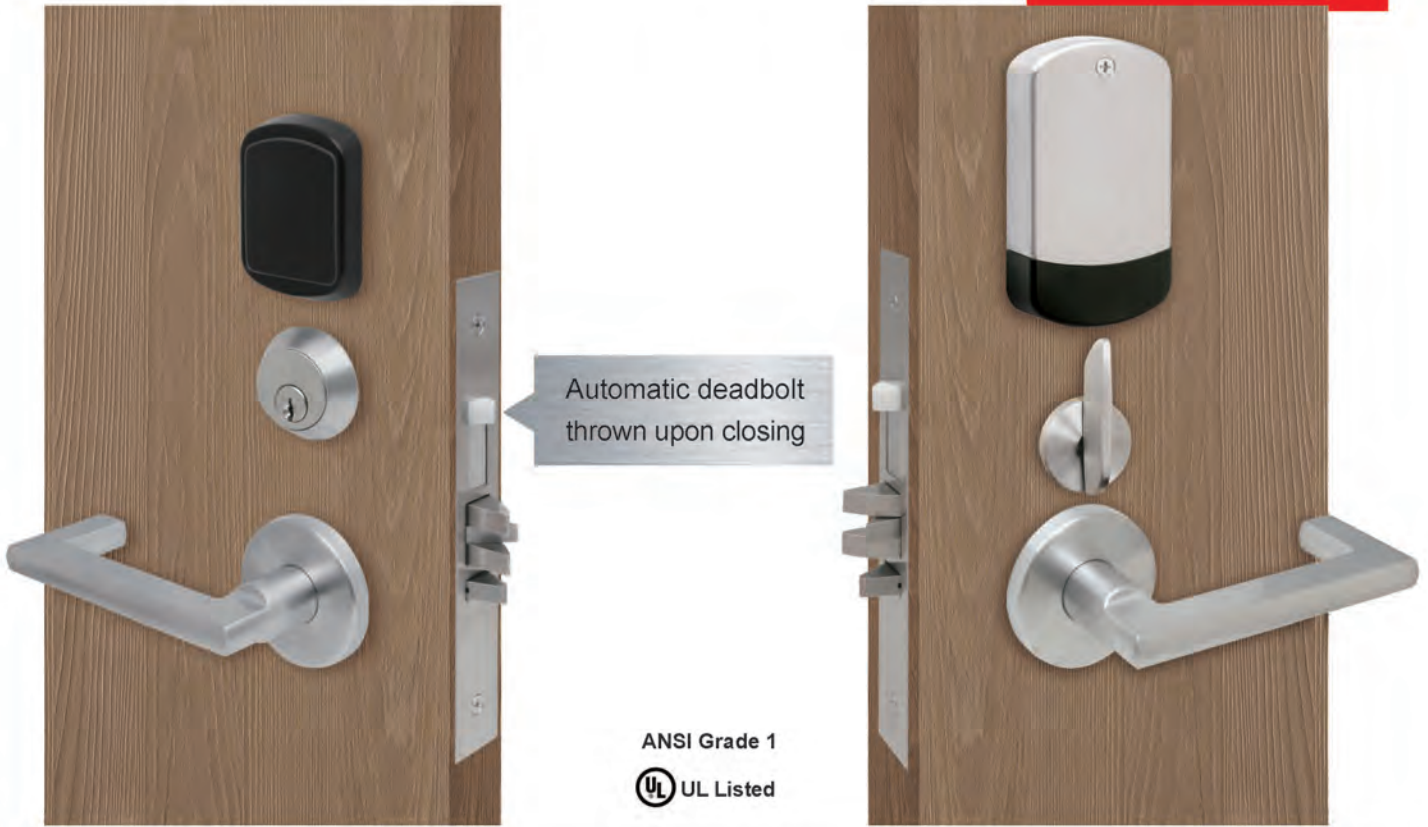

e-CRONUS 1A Series

ANSI Grade 1

Profile

How To Order

Series	e-Cronus 1A: No cylinder
Model Number	2: 2000(Keypad) / 4: 4000(RFID) / 5R: 5000-RF(WiFi) 5B: 5000-BLE(Bluetooth) / 6: 6000(Maxx Access System)
Lockbody	R: Rigid / C: Clutched / X: Automatic Deadbolt Series
Lever Style	S: Sentinel / Q: Quest / Or see TownSteel Catalog
Finish	622: US19, Flat Black / 626: US26D, Satin Chrome Or special color upon request
Cylinder	N/A

Model Number Lever
ECR 1A6R-S LH626
 Series Lockbody Finish

Profile

How To Order

Series	e-Cronus 1A: No cylinder
Model Number	2: 2000(Keypad) / 4: 4000(RFID) / 5R: 5000-RF(WiFi) 5B: 5000-BLE(Bluetooth) / 6: 6000(Maxx Access System)
Lockbody	R: Rigid / C: Clutched / X: Automatic Deadbolt Series
Lever Style	S: Sentinel / Q: Quest / Or see TownSteel Catalog
Finish	622: US19, Flat Black / 626: US26D, Satin Chrome Or special color upon request
Cylinder	N/A

Model Number Lever
ECR 1A6X-SLH 626
 Series Lockbody Finish

e-CRONUS 1B Series

ANSI Grade 1

Profile

How To Order

Series	e-Cronus 1B: With cylinder
Model Number	2: 2000(Keypad) / 4: 4000(RFID) / 5R: 5000-RF(WiFi) 5B: 5000-BLE(Bluetooth) / 6: 6000(Maxx Access System)
Lockbody	R: Rigid / C: Clutched / X: Automatic Deadbolt Series
Lever Style	S: Sentinel / Q: Quest / Or see TownSteel Catalog
Finish	622: US19, Flat Black / 626: US26D, Satin Chrome Or special color upon request
Cylinder	Any mortise cylinder can be used

Model Number Lever Cylinder

ECR 1B6R - S LH 626 - SFIC7

Series Lockbody Finish

Profile

How To Order

Series	e-Cronus 1B: With cylinder
Model Number	2: 2000(Keypad) / 4: 4000(RFID) / 5R: 5000-RF(WiFi) 5B: 5000-BLE(Bluetooth) / 6: 6000(Maxx Access System)
Lockbody	R: Rigid / C: Clutched / X: Automatic Deadbolt Series
Lever Style	S: Sentinel / Q: Quest / Or see TownSteel Catalog
Finish	622: US19, Flat Black / 626: US26D, Satin Chrome Or special color upon request
Cylinder	Any mortise cylinder can be used