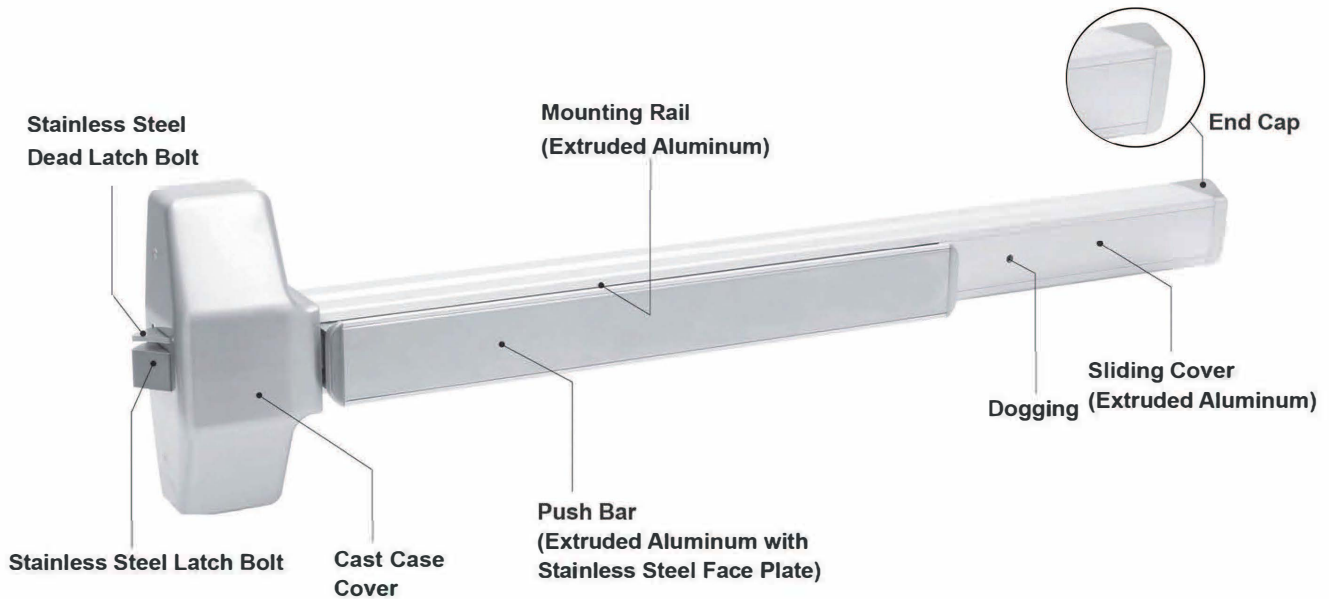

9700 Series Exit Devices

General Information

Features

- Full line of exit devices are certified to ANSI/BHMA A156.3 Grade1.
- All devices are non-handed or reversible design.
- UL Listed for Fire Exit hardware, 3 hours.
- High shock-resistant latching mechanical design for vandalism protection.
- "A" Label (3 hr) rating on pairs of doors up to 8' x 8' for same or double egress.
- All internal components are made of electro-plated corrosion-resistant alloy.