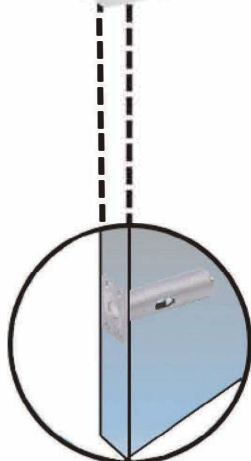

# ED9727LBR / EF9727LBR

—Less Bottom Rod Exit Device

Top Strike  
720

## Specifications

Dogging key  
(for non-fire rated devices)

Auxiliary Fire  
Latch Assembly

<b>Handing</b>	Field Reversible
<b>Finishes</b>	630 standard (Consult factory for others)
<b>Strikes</b>	720 Top Strike standard No Bottom Strike
<b>Alarm</b>	Available with AK9
<b>Latch bolt</b>	Stainless Steel Top latch 3/4" (19mm) throw
<b>Dead Latch bolt</b>	None
<b>Dogging Feature</b>	1/2 turn hex key dogging standard For non-fire rated devices
<b>Cylinder Dogging</b>	Available with CD9
<b>Door Size</b>	36" (914mm) standard, 48" (1219mm) available (Consult factory for others)
<b>Minimum Stile Width</b>	4 3/4" (120mm)
<b>Door Thickness</b>	1 3/4" - 2" (45-50.8mm) standard (Consult factory for others)
<b>Projection</b>	Push bar Neutral 3 9/32" (83mm) Push bar Depressed 2 17/32" (64.5mm)
<b>Mounting Height</b>	41" (104.1cm) from CL to finished floor
<b>ANSI</b>	Certified ANSI/BHMA A156.3 Grade 1 standard
<b>UL</b>	Certified UL 305 & UL10C fire rated, 3 hours Fire latch only for fire-rated device
<b>Shim Kit</b>	None