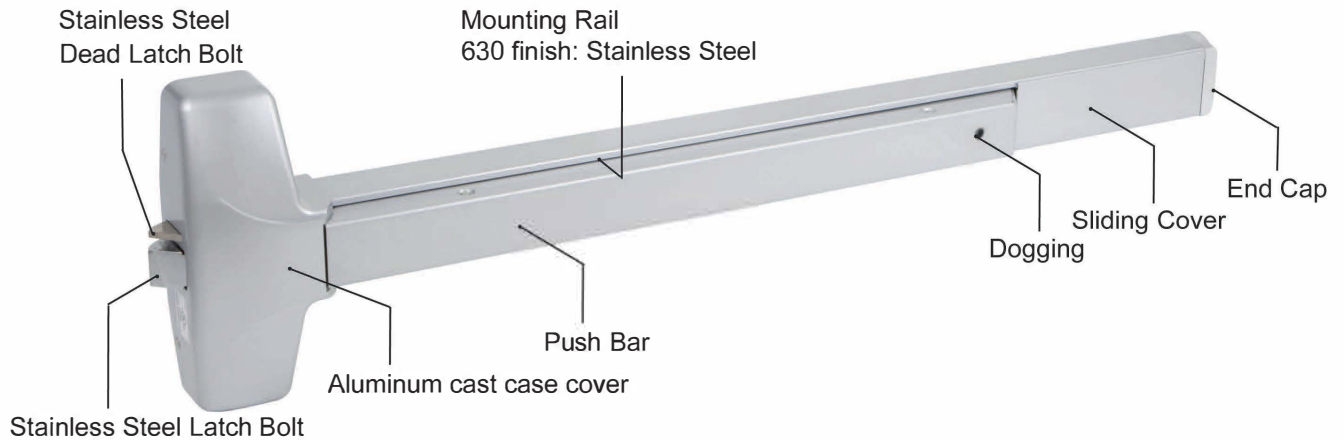

8900 Series Exit Devices

General Information

Features

- ANSI/BHMA A156.3, Grade 1 in ALL series exit devices.
- All devices are non-handed or reversible design.
- UL Listed for Fire Exit hardware, 3 hours.
- Variety of rose and escutcheon levers.
- Trims feature a through-bolt design that allow for a secure and durable installation.
- High shock-resistant latching mechanical design for protection.
- "A" Label (3 hr) rating on pairs of doors up to 8' x 8' for same or double egress.
- All internal components are made of electro-plated steel and corrosion-resistant alloy.