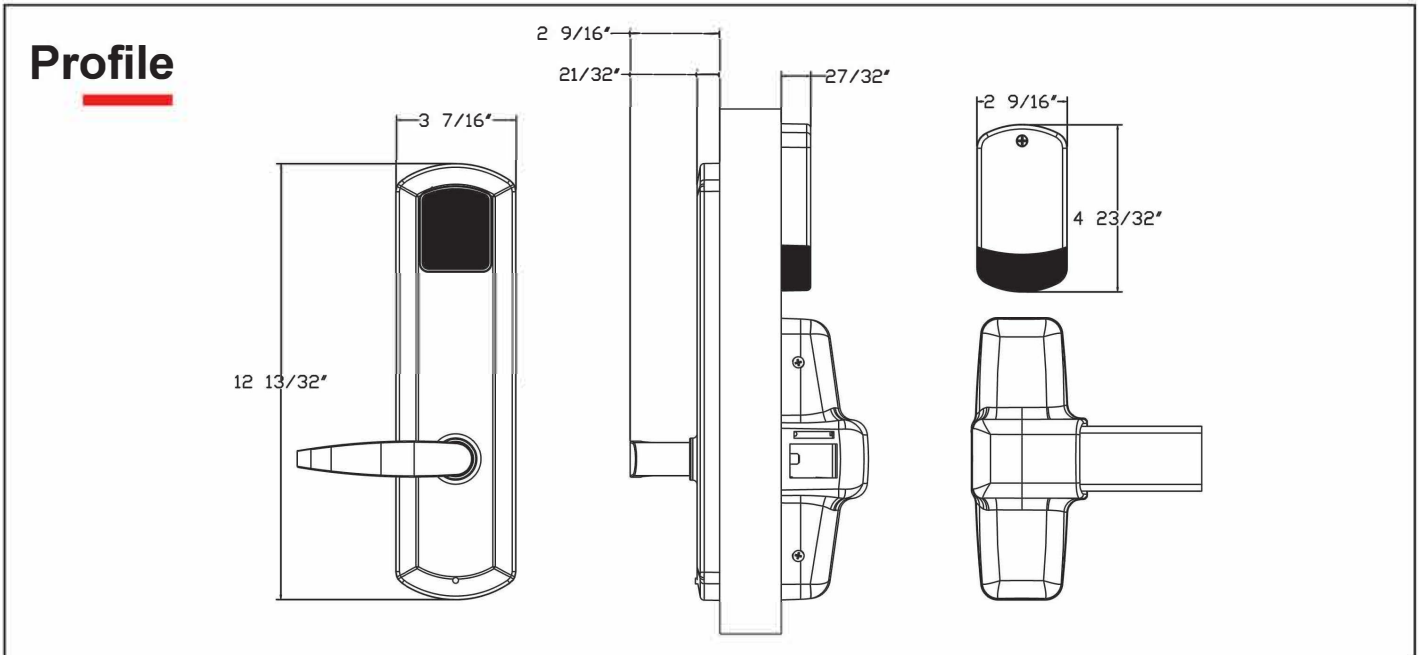

e-KESTROS 1A Series

Picture of exit push bar is for reference only. Works with most major exit bar manufacturers

How To Order	
Series	e-Kestros 1A
Model Number	2: 2000(Keypad) / 4: 4000(RFID) / 5R: 5000-RF(WiFi) 5B: 5000-BLE(Bluetooth) / 6: 6000(Maxx Access System)
Exit Device Type	R: RIM / C: CVR / S: SVR / M: Mortise
Lever Style	S: Sentinel / Q: Quest / Or see TownSteel Catalog
Finish	622: US19, Flat Black / 626: US26D, Satin Chrome Or special color upon request
Cylinder	N/A

Model Number Lever

EKE1A **6** - **R** - **S** **LHR** **626**

Exit Device Type Finish

e-KESTROS 1B Series

Picture of exit push bar is for reference only. Works with most major exit bar manufacturers

How To Order	
Series	e-Kestro 1B
Model Number	2: 2000(Keypad) / 4: 4000(RFID) / 5R: 5000-RF(WiFi) 5B: 5000-BLE(Bluetooth) / 6: 6000(Maxx Access System)
Exit Device Type	R: RIM / C: CVR / S: SVR / M: Mortise
Lever Style	S: Sentinel / Q: Quest / Or see TownSteel Catalog
Finish	622: US19, FlatBlack / 626: US26D, Satin Chrome Or special color upon request
Cylinder	SC: KIK 6 Pin/ SFIC6/ SFIC7/ CLFIC/ SLFIC

Model Number Lever Cylinder

EKE1B 6 - R - S LHR 626 - SFIC7

Exit Device Type Finish