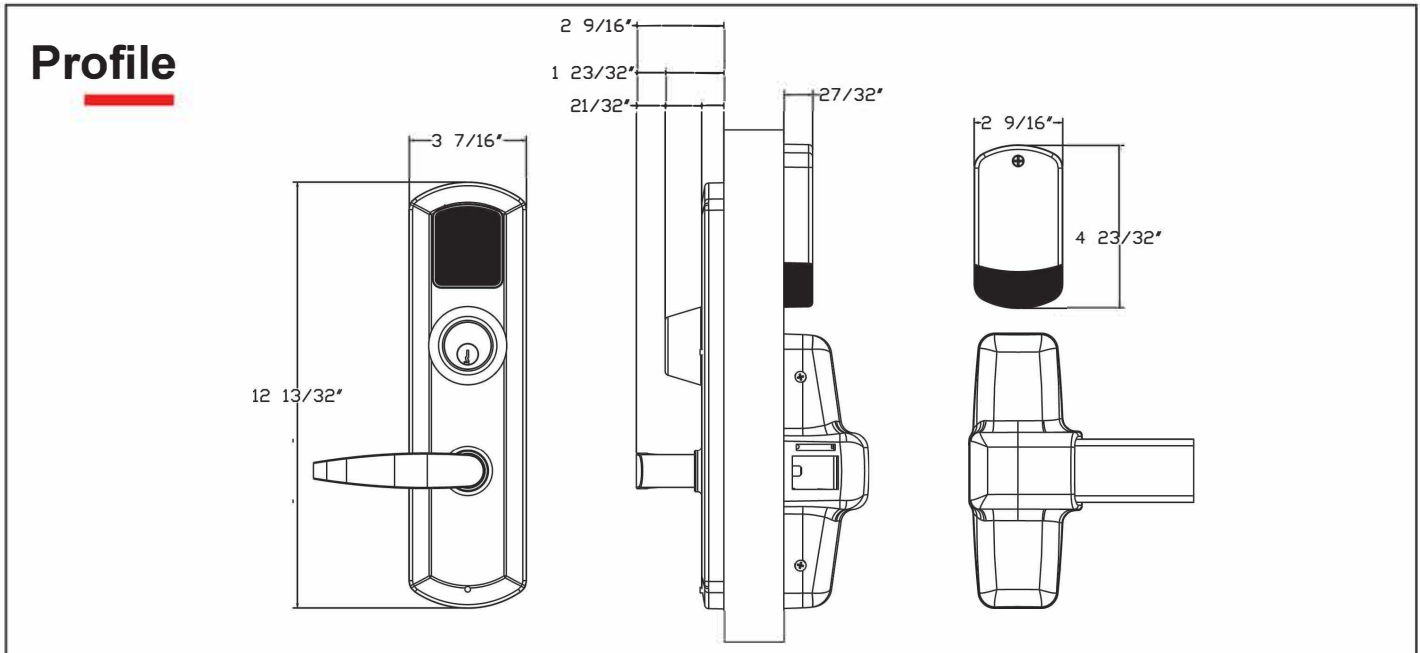

e-KESTROS 1A Series

Picture of exit push bar is for reference only. Works with most major exit bar manufacturers

How To Order	
Series	e-Kestros 1A
Model Number	2: 2000(Keypad) / 4: 4000(RFID) / 5R: 5000-RF(WiFi) 5B: 5000-BLE(Bluetooth) / 6: 6000(Maxx Access System)
Exit Device Type	R: RIM / C: CVR / S: SVR / M: Mortise
Lever Style	S: Sentinel / Q: Quest / Or see TownSteel Catalog
Finish	622: US19, Flat Black / 626: US26D, Satin Chrome Or special color upon request
Cylinder	N/A

Model Number Lever

EKE1A **6** - **R** - **S** **LHR** **626**

Exit Device Type Finish

e-KESTROS 1B Series

Picture of exit push bar is for reference only. Works with most major exit bar manufacturers

How To Order	
Series	e-Kestro 1B
Model Number	2: 2000(Keypad) / 4: 4000(RFID) / 5R: 5000-RF(WiFi) 5B: 5000-BLE(Bluetooth) / 6: 6000(Maxx Access System)
Exit Device Type	R: RIM / C: CVR / S: SVR / M: Mortise
Lever Style	S: Sentinel / Q: Quest / Or see TownSteel Catalog
Finish	622: US19, FlatBlack / 626: US26D, Satin Chrome Or special color upon request
Cylinder	SC: KIK 6 Pin/ SFIC6/ SFIC7/ CLFIC/ SLFIC

Model Number Lever Cylinder

EKE1B 6 - R - S LHR 626 - SFIC7

Exit Device Type Finish