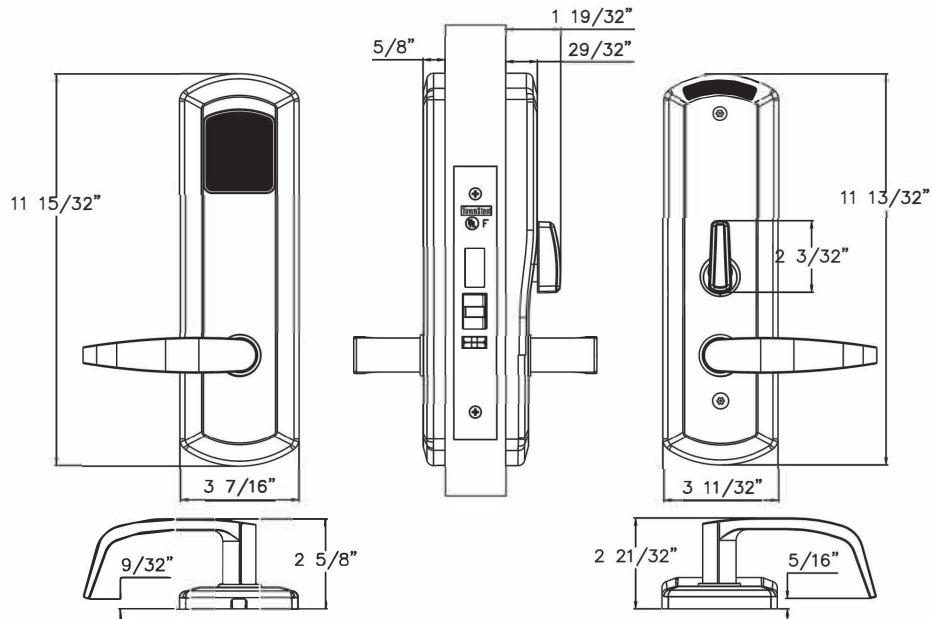

e-KONTOS 1A Series

ANSI Grade 1

Profile

How To Order

Series	e-Kontos 1A: No cylinder
Model Number	5R: 5000-RF(WiFi) / 5B: 5000-BLE(Bluetooth) 6: 6000(Maxx Access System)
Lockbody	R: Rigid / C: Clutched / X: Automatic Deadbolt Series
Lever Style	S: Sentinel / Q: Quest / Or see TownSteel Catalog
Finish	622: US19, Flat Black / 626: US26D, Satin Chrome Or special color upon request
Cylinder	N/A

Model Number Lever
EKO 1A6R - SLH 626
 Series Lockbody Finish

Profile

How To Order

Series	e-Kontos 1A: No cylinder
Model Number	5R: 5000-RF(WiFi) / 5B: 5000-BLE(Bluetooth) 6: 6000(Maxx Access System)
Lockbody	R: Rigid / C: Clutched / X: Automatic Deadbolt Series
Lever Style	S: Sentinel / Q: Quest / Or see TownSteel Catalog
Finish	622: US19, Flat Black / 626: US26D, Satin Chrome Or special color upon request
Cylinder	N/A

Model Number Lever
EKO 1A6X-SLH626
 Series Lockbody Finish

e-KONTOS 1B Series

ANSI Grade 1

Profile

How To Order

Series	e-Kontos 1B: With cylinder
Model Number	5R: 5000-RF(WiFi) / 5B: 5000-BLE(Bluetooth) 6: 6000(Maxx Access System)
Lockbody	R: Rigid / C: Clutched / X: Automatic Deadbolt Series
Lever Style	S: Sentinel / Q: Quest / Or see TownSteel Catalog
Finish	622: US19, Flat Black / 626: US26D, Satin Chrome Or special color upon request
Cylinder	Any mortise cylinder can be used

Model Number Lever Cylinder

EKO 1B6R-SLH626-SFIC7

Series Lockbody Finish

Profile

How To Order

Series	e-Kontos 1B: With cylinder
Model Number	5R: 5000-RF(WiFi) / 5B: 5000-BLE(Bluetooth) 6: 6000(Maxx Access System)
Lockbody	R: Rigid / C: Clutched / X: Automatic Deadbolt Series
Lever Style	S: Sentinel / Q: Quest / Or see TownSteel Catalog
Finish	622: US19, Flat Black / 626: US26D, Satin Chrome Or special color upon request
Cylinder	Any mortise cylinder can be used