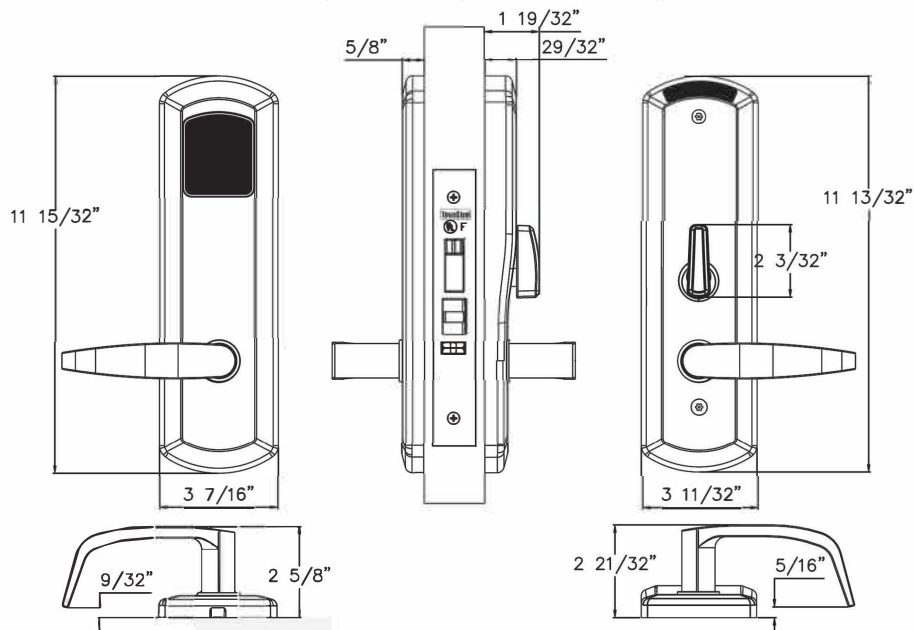

e-KONTOS 1A Series

ANSI Grade 1

Profile

How To Order

Series	e-Kontos 1A: No cylinder
Model Number	5R: 5000-RF(WiFi) / 5B: 5000-BLE(Bluetooth) 6: 6000(Maxx Access System)
Lockbody	R: Rigid / C: Clutched / X: Automatic Deadbolt Series
Lever Style	S: Sentinel / Q: Quest / Or see TownSteel Catalog
Finish	622: US19, Flat Black / 626: US26D, Satin Chrome Or special color upon request
Cylinder	N/A

Model Number Lever
EKO 1A6R - SLH 626
 Series Lockbody Finish

Profile

How To Order

Series	e-Kontos 1A: No cylinder
Model Number	5R: 5000-RF(WiFi) / 5B: 5000-BLE(Bluetooth) 6: 6000(Maxx Access System)
Lockbody	R: Rigid / C: Clutched / X: Automatic Deadbolt Series
Lever Style	S: Sentinel / Q: Quest / Or see TownSteel Catalog
Finish	622: US19, Flat Black / 626: US26D, Satin Chrome Or special color upon request
Cylinder	N/A

Model Number Lever
EKO 1A6X-SLH626
 Series Lockbody Finish

e-KONTOS 1B Series

ANSI Grade 1

Profile

How To Order

Series	e-Kontos 1B: With cylinder
Model Number	5R: 5000-RF(WiFi) / 5B: 5000-BLE(Bluetooth) 6: 6000(Maxx Access System)
Lockbody	R: Rigid / C: Clutched / X: Automatic Deadbolt Series
Lever Style	S: Sentinel / Q: Quest / Or see TownSteel Catalog
Finish	622: US19, Flat Black / 626: US26D, Satin Chrome Or special color upon request
Cylinder	Any mortise cylinder can be used

Model Number Lever Cylinder

EKO 1B6R-SLH626-SFIC7

Series Lockbody Finish

Profile

How To Order

Series	e-Kontos 1B: With cylinder
Model Number	5R: 5000-RF(WiFi) / 5B: 5000-BLE(Bluetooth) 6: 6000(Maxx Access System)
Lockbody	R: Rigid / C: Clutched / X: Automatic Deadbolt Series
Lever Style	S: Sentinel / Q: Quest / Or see TownSteel Catalog
Finish	622: US19, Flat Black / 626: US26D, Satin Chrome Or special color upon request
Cylinder	Any mortise cylinder can be used