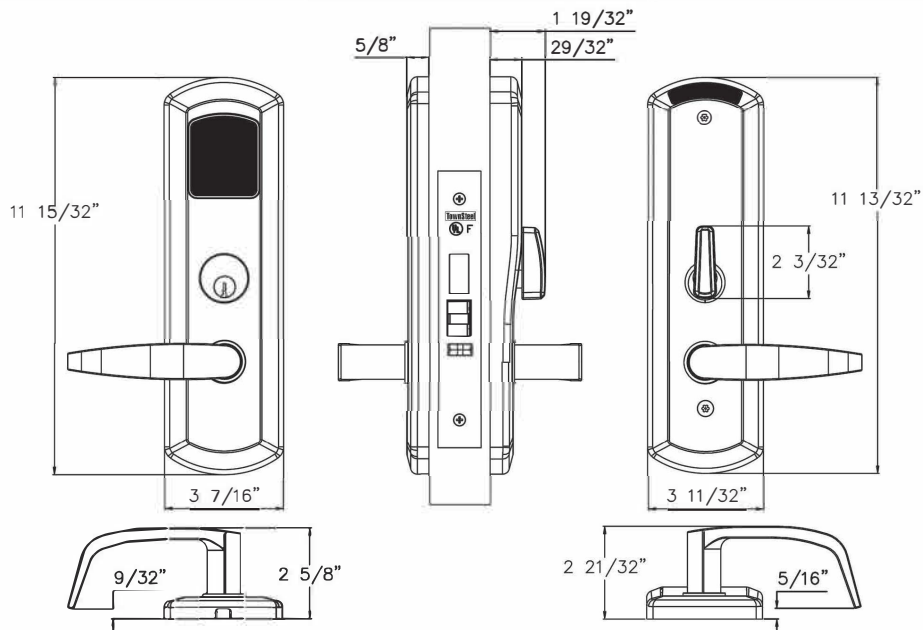

e-KONTOS 1A Series

ANSI Grade 1

Profile

How To Order

Series	e-Kontos 1A: No cylinder
Model Number	5R: 5000-RF(WiFi) / 5B: 5000-BLE(Bluetooth) 6: 6000(Maxx Access System)
Lockbody	R: Rigid / C: Clutched / X: Automatic Deadbolt Series
Lever Style	S: Sentinel / Q: Quest / Or see TownSteel Catalog
Finish	622: US19, Flat Black / 626: US26D, Satin Chrome Or special color upon request
Cylinder	N/A

Model Number Lever
EKO 1A6R - SLH 626
 Series Lockbody Finish

Profile

How To Order

Series	e-Kontos 1A: No cylinder
Model Number	5R: 5000-RF(WiFi) / 5B: 5000-BLE(Bluetooth) 6: 6000(Maxx Access System)
Lockbody	R: Rigid / C: Clutched / X: Automatic Deadbolt Series
Lever Style	S: Sentinel / Q: Quest / Or see TownSteel Catalog
Finish	622: US19, Flat Black / 626: US26D, Satin Chrome Or special color upon request
Cylinder	N/A

Model Number Lever
EKO 1A6X-SLH626
 Series Lockbody Finish

e-KONTOS 1B Series

ANSI Grade 1

Profile

How To Order

Series	e-Kontos 1B: With cylinder
Model Number	5R: 5000-RF(WiFi) / 5B: 5000-BLE(Bluetooth) 6: 6000(Maxx Access System)
Lockbody	R: Rigid / C: Clutched / X: Automatic Deadbolt Series
Lever Style	S: Sentinel / Q: Quest / Or see TownSteel Catalog
Finish	622: US19, Flat Black / 626: US26D, Satin Chrome Or special color upon request
Cylinder	Any mortise cylinder can be used

Model Number Lever Cylinder

EKO 1B6R-SLH626-SFIC7

Series Lockbody Finish

Profile

How To Order

Series	e-Kontos 1B: With cylinder
Model Number	5R: 5000-RF(WiFi) / 5B: 5000-BLE(Bluetooth) 6: 6000(Maxx Access System)
Lockbody	R: Rigid / C: Clutched / X: Automatic Deadbolt Series
Lever Style	S: Sentinel / Q: Quest / Or see TownSteel Catalog
Finish	622: US19, Flat Black / 626: US26D, Satin Chrome Or special color upon request
Cylinder	Any mortise cylinder can be used