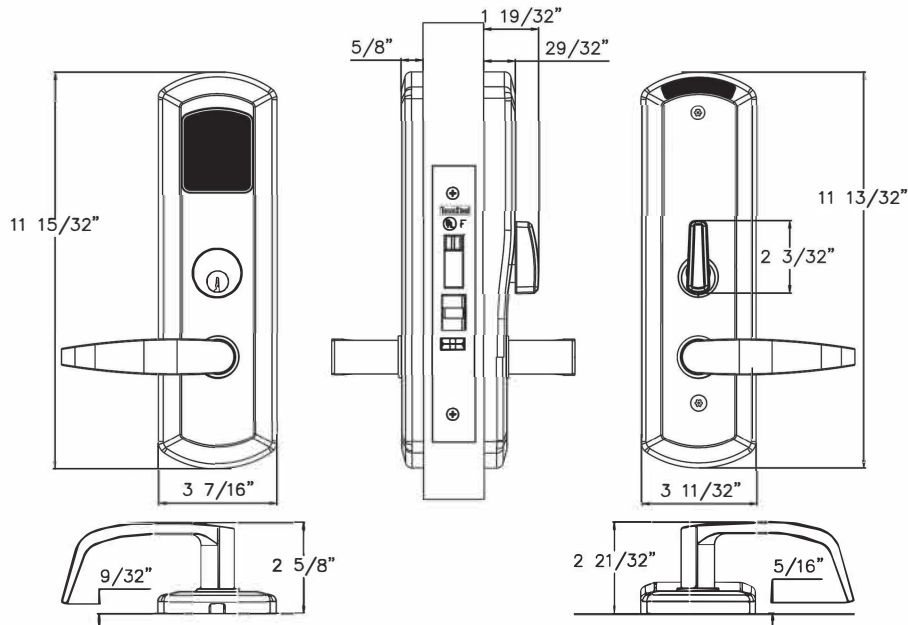

e-KONTOS 1A Series

ANSI Grade 1

Profile

How To Order

Series	e-Kontos 1A: No cylinder
Model Number	5R: 5000-RF(WiFi) / 5B: 5000-BLE(Bluetooth) 6: 6000(Maxx Access System)
Lockbody	R: Rigid / C: Clutched / X: Automatic Deadbolt Series
Lever Style	S: Sentinel / Q: Quest / Or see TownSteel Catalog
Finish	622: US19, Flat Black / 626: US26D, Satin Chrome Or special color upon request
Cylinder	N/A

Model Number Lever
EKO 1A6R - SLH 626
 Series Lockbody Finish

Profile

How To Order

Series	e-Kontos 1A: No cylinder
Model Number	5R: 5000-RF(WiFi) / 5B: 5000-BLE(Bluetooth) 6: 6000(Maxx Access System)
Lockbody	R: Rigid / C: Clutched / X: Automatic Deadbolt Series
Lever Style	S: Sentinel / Q: Quest / Or see TownSteel Catalog
Finish	622: US19, Flat Black / 626: US26D, Satin Chrome Or special color upon request
Cylinder	N/A

Model Number Lever
EKO 1A6X-SLH626
 Series Lockbody Finish

e-KONTOS 1B Series

ANSI Grade 1

Profile

How To Order

Series	e-Kontos 1B: With cylinder
Model Number	5R: 5000-RF(WiFi) / 5B: 5000-BLE(Bluetooth) 6: 6000(Maxx Access System)
Lockbody	R: Rigid / C: Clutched / X: Automatic Deadbolt Series
Lever Style	S: Sentinel / Q: Quest / Or see TownSteel Catalog
Finish	622: US19, Flat Black / 626: US26D, Satin Chrome Or special color upon request
Cylinder	Any mortise cylinder can be used

Model Number Lever Cylinder

EKO 1B6R-SLH626-SFIC7

Series Lockbody Finish

Profile

How To Order

Series	e-Kontos 1B: With cylinder
Model Number	5R: 5000-RF(WiFi) / 5B: 5000-BLE(Bluetooth) 6: 6000(Maxx Access System)
Lockbody	R: Rigid / C: Clutched / X: Automatic Deadbolt Series
Lever Style	S: Sentinel / Q: Quest / Or see TownSteel Catalog
Finish	622: US19, Flat Black / 626: US26D, Satin Chrome Or special color upon request
Cylinder	Any mortise cylinder can be used