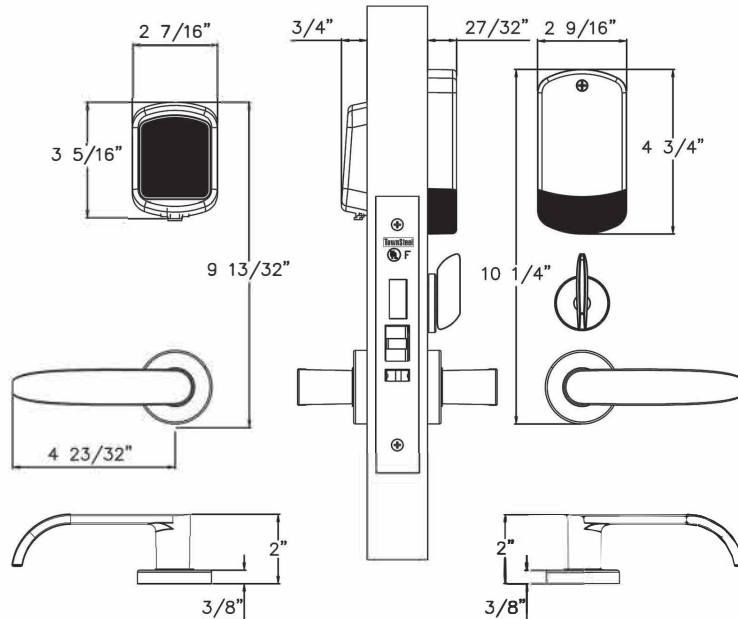

Model Number Lever Cylinder

ECR 1B6X - SLH 626 - SFIC7

Series Lockbody Finish

e-CRONUS 2A Series

ANSI Grade 1

Profile

How To Order

Series	e-Cronus 2A: No cylinder
Model Number	2: 2000(Keypad) / 4: 4000(RFID) / 5R: 5000-RF(WiFi) 5B: 5000-BLE(Bluetooth) / 6: 6000(Maxx Access System)
Lockbody	R: Rigid / C: Clutched / X: Automatic Deadbolt Series
Lever Style	S: Sentinel / Q: Quest / Or see TownSteel Catalog
Finish	622: US19, Flat Black / 626: US26D, Satin Chrome Or special color upon request
Cylinder	N/A

Model Number Lever
ECR 2A6R - S LH 626
 Series Lockbody Finish

Profile

How To Order

Series	e-Cronus 2A: No cylinder
Model Number	2: 2000(Keypad) / 4: 4000(RFID) / 5R: 5000-RF(WiFi) 5B: 5000-BLE(Bluetooth) / 6: 6000(Maxx Access System)
Lockbody	R: Rigid / C: Clutched / X: Automatic Deadbolt Series
Lever Style	S: Sentinel / Q: Quest / Or see TownSteel Catalog
Finish	622: US19, Flat Black / 626: US26D, Satin Chrome Or special color upon request
Cylinder	N/A

Model Number Lever
ECR 2A 6 X - S LH 626
 Series Lockbody Finish

e-CRONUS 2B Series

ANSI Grade 1

Profile

How To Order

Series	e-Cronus 2B: With cylinder
Model Number	2: 2000(Keypad) / 4: 4000(RFID) / 5R: 5000-RF(WiFi) 5B: 5000-BLE(Bluetooth) / 6: 6000(Maxx Access System)
Lockbody	R: Rigid / C: Clutched / X: Automatic Deadbolt Series
Lever Style	S: Sentinel / Q: Quest / Or see TownSteel Catalog
Finish	622: US19, Flat Black / 626: US26D, Satin Chrome Or special color upon request
Cylinder	Any mortise cylinder can be used