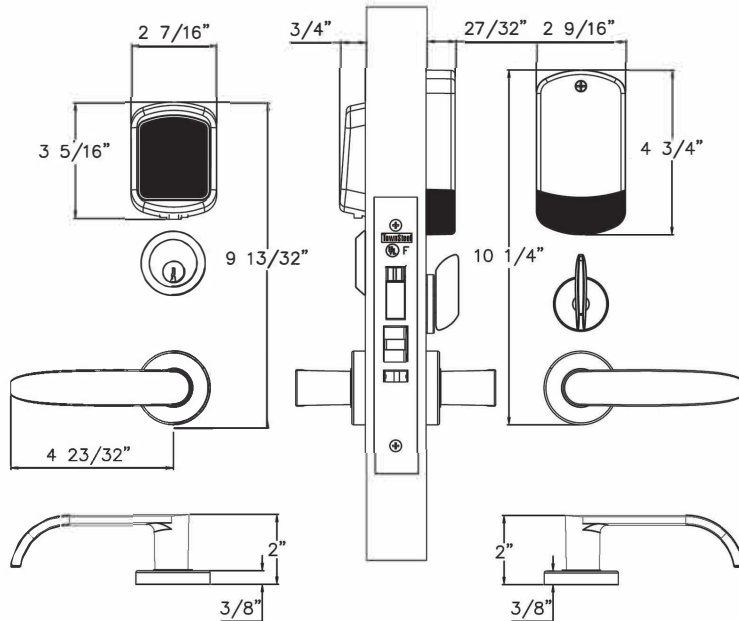

Model Number Lever
ECR 2A6R - S LH 626
 Series Lockbody Finish

Profile

How To Order

Series	e-Cronus 2A: No cylinder
Model Number	2: 2000(Keypad) / 4: 4000(RFID) / 5R: 5000-RF(WiFi) 5B: 5000-BLE(Bluetooth) / 6: 6000(Maxx Access System)
Lockbody	R: Rigid / C: Clutched / X: Automatic Deadbolt Series
Lever Style	S: Sentinel / Q: Quest / Or see TownSteel Catalog
Finish	622: US19, Flat Black / 626: US26D, Satin Chrome Or special color upon request
Cylinder	N/A

Model Number Lever
ECR 2A 6 X - S LH 626
 Series Lockbody Finish

e-CRONUS 2B Series

ANSI Grade 1

Profile

How To Order

Series	e-Cronus 2B: With cylinder
Model Number	2: 2000(Keypad) / 4: 4000(RFID) / 5R: 5000-RF(WiFi) 5B: 5000-BLE(Bluetooth) / 6: 6000(Maxx Access System)
Lockbody	R: Rigid / C: Clutched / X: Automatic Deadbolt Series
Lever Style	S: Sentinel / Q: Quest / Or see TownSteel Catalog
Finish	622: US19, Flat Black / 626: US26D, Satin Chrome Or special color upon request
Cylinder	Any mortise cylinder can be used

Model Number Lever Cylinder

ECR 2B 6R - S LH 626 - SFIC7

Series Lockbody Finish

Profile

How To Order

Series	e-Cronus 2B: With cylinder
Model Number	2: 2000(Keypad) / 4: 4000(RFID) / 5R: 5000-RF(WiFi) 5B: 5000-BLE(Bluetooth) / 6: 6000(Maxx Access System)
Lockbody	R: Rigid / C: Clutched / X: Automatic Deadbolt Series
Lever Style	S: Sentinel / Q: Quest / Or see TownSteel Catalog
Finish	622: US19, Flat Black / 626: US26D, Satin Chrome Or special color upon request
Cylinder	Any mortise cylinder can be used