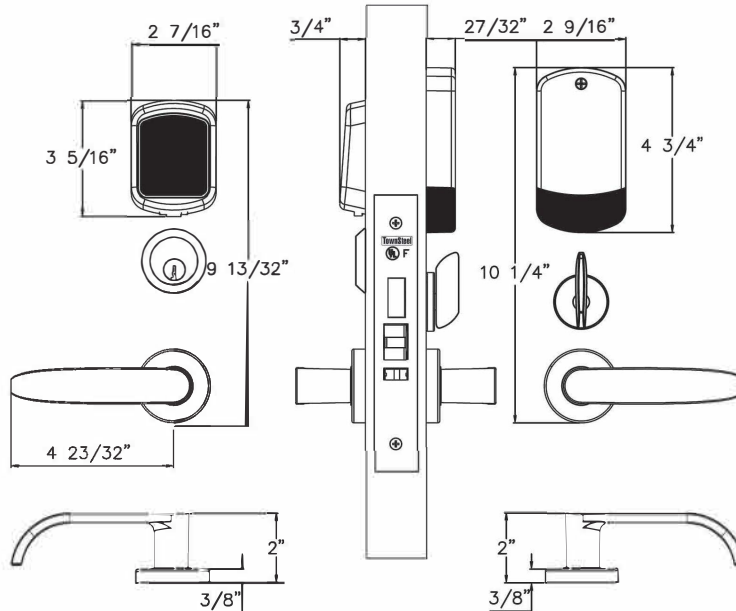

Model Number Lever
ECR 2A6R - S LH 626
 Series Lockbody Finish

Profile

How To Order

Series	e-Cronus 2A: No cylinder
Model Number	2: 2000(Keypad) / 4: 4000(RFID) / 5R: 5000-RF(WiFi) 5B: 5000-BLE(Bluetooth) / 6: 6000(Maxx Access System)
Lockbody	R: Rigid / C: Clutched / X: Automatic Deadbolt Series
Lever Style	S: Sentinel / Q: Quest / Or see TownSteel Catalog
Finish	622: US19, Flat Black / 626: US26D, Satin Chrome Or special color upon request
Cylinder	N/A

Model Number Lever
ECR 2A 6 X - S LH 626
 Series Lockbody Finish

e-CRONUS 2B Series

ANSI Grade 1

Profile

How To Order

Series	e-Cronus 2B: With cylinder
Model Number	2: 2000(Keypad) / 4: 4000(RFID) / 5R: 5000-RF(WiFi) 5B: 5000-BLE(Bluetooth) / 6: 6000(Maxx Access System)
Lockbody	R: Rigid / C: Clutched / X: Automatic Deadbolt Series
Lever Style	S: Sentinel / Q: Quest / Or see TownSteel Catalog
Finish	622: US19, Flat Black / 626: US26D, Satin Chrome Or special color upon request
Cylinder	Any mortise cylinder can be used

Model Number Lever Cylinder

ECR 2B 6R - S LH 626 - SFIC7

Series Lockbody Finish

Profile

How To Order

Series	e-Cronus 2B: With cylinder
Model Number	2: 2000(Keypad) / 4: 4000(RFID) / 5R: 5000-RF(WiFi) 5B: 5000-BLE(Bluetooth) / 6: 6000(Maxx Access System)
Lockbody	R: Rigid / C: Clutched / X: Automatic Deadbolt Series
Lever Style	S: Sentinel / Q: Quest / Or see TownSteel Catalog
Finish	622: US19, Flat Black / 626: US26D, Satin Chrome Or special color upon request
Cylinder	Any mortise cylinder can be used