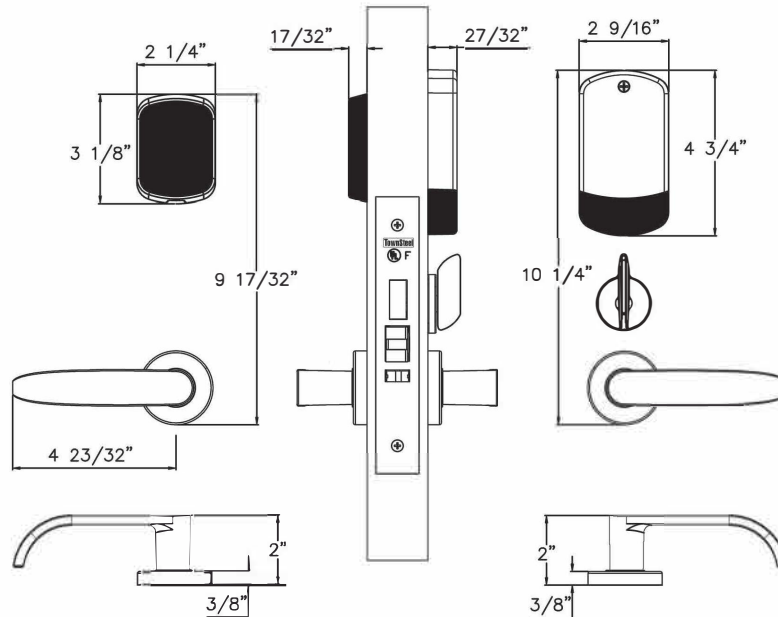

e-CRONUS 1A Series

ANSI Grade 1

Profile

How To Order

Series	e-Cronus 1A: No cylinder
Model Number	2: 2000(Keypad) / 4: 4000(RFID) / 5R: 5000-RF(WiFi) 5B: 5000-BLE(Bluetooth) / 6: 6000(Maxx Access System)
Lockbody	R: Rigid / C: Clutched / X: Automatic Deadbolt Series
Lever Style	S: Sentinel / Q: Quest / Or see TownSteel Catalog
Finish	622: US19, Flat Black / 626: US26D, Satin Chrome Or special color upon request
Cylinder	N/A

Model Number Lever
ECR 1A6R - S LH 626
 Series Lockbody Finish

Profile

How To Order

Series	e-Cronus 1A: No cylinder
Model Number	2: 2000(Keypad) / 4: 4000(RFID) / 5R: 5000-RF(WiFi) 5B: 5000-BLE(Bluetooth) / 6: 6000(Maxx Access System)
Lockbody	R: Rigid / C: Clutched / X: Automatic Deadbolt Series
Lever Style	S: Sentinel / Q: Quest / Or see TownSteel Catalog
Finish	622: US19, Flat Black / 626: US26D, Satin Chrome Or special color upon request
Cylinder	N/A

Model Number Lever

ECR 1A6X-SLH 626

Series Lockbody Finish

e-CRONUS 1B Series

ANSI Grade 1

Profile

How To Order

Series	e-Cronus 1B: With cylinder
Model Number	2: 2000(Keypad) / 4: 4000(RFID) / 5R: 5000-RF(WiFi) 5B: 5000-BLE(Bluetooth) / 6: 6000(Maxx Access System)
Lockbody	R: Rigid / C: Clutched / X: Automatic Deadbolt Series
Lever Style	S: Sentinel / Q: Quest / Or see TownSteel Catalog
Finish	622: US19, Flat Black / 626: US26D, Satin Chrome Or special color upon request
Cylinder	Any mortise cylinder can be used

Model Number Lever
ECR 2A6R - S LH 626
 Series Lockbody Finish

Profile

How To Order

Series	e-Cronus 2A: No cylinder
Model Number	2: 2000(Keypad) / 4: 4000(RFID) / 5R: 5000-RF(WiFi) 5B: 5000-BLE(Bluetooth) / 6: 6000(Maxx Access System)
Lockbody	R: Rigid / C: Clutched / X: Automatic Deadbolt Series
Lever Style	S: Sentinel / Q: Quest / Or see TownSteel Catalog
Finish	622: US19, Flat Black / 626: US26D, Satin Chrome Or special color upon request
Cylinder	N/A