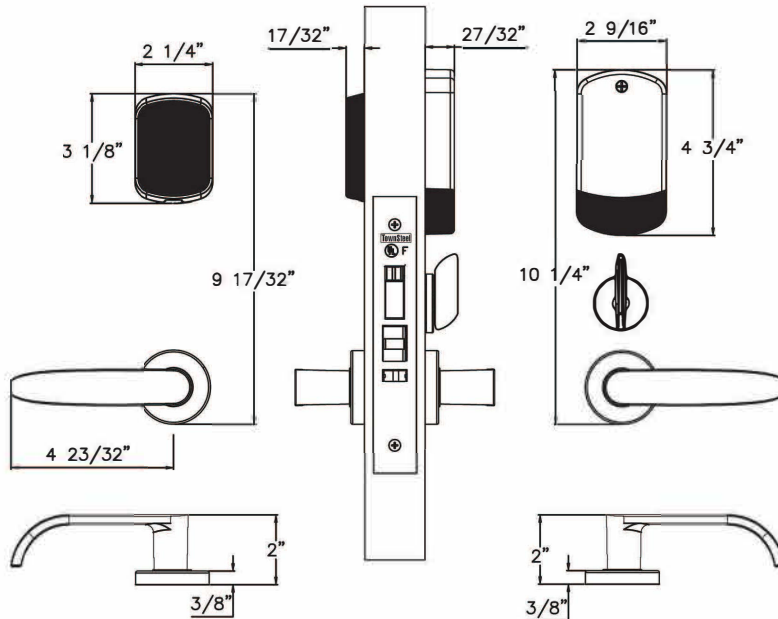

e-CRONUS 1A Series

ANSI Grade 1

Profile

How To Order

Series	e-Cronus 1A: No cylinder
Model Number	2: 2000(Keypad) / 4: 4000(RFID) / 5R: 5000-RF(WiFi) 5B: 5000-BLE(Bluetooth) / 6: 6000(Maxx Access System)
Lockbody	R: Rigid / C: Clutched / X: Automatic Deadbolt Series
Lever Style	S: Sentinel / Q: Quest / Or see TownSteel Catalog
Finish	622: US19, Flat Black / 626: US26D, Satin Chrome Or special color upon request
Cylinder	N/A

Model Number Lever
ECR 1A6R - S LH 626
 Series Lockbody Finish

Profile

How To Order

Series	e-Cronus 1A: No cylinder
Model Number	2: 2000(Keypad) / 4: 4000(RFID) / 5R: 5000-RF(WiFi) 5B: 5000-BLE(Bluetooth) / 6: 6000(Maxx Access System)
Lockbody	R: Rigid / C: Clutched / X: Automatic Deadbolt Series
Lever Style	S: Sentinel / Q: Quest / Or see TownSteel Catalog
Finish	622: US19, Flat Black / 626: US26D, Satin Chrome Or special color upon request
Cylinder	N/A

Model Number Lever

ECR 1A6X-SLH 626

Series Lockbody Finish

e-CRONUS 1B Series

ANSI Grade 1

Profile

How To Order

Series	e-Cronus 1B: With cylinder
Model Number	2: 2000(Keypad) / 4: 4000(RFID) / 5R: 5000-RF(WiFi) 5B: 5000-BLE(Bluetooth) / 6: 6000(Maxx Access System)
Lockbody	R: Rigid / C: Clutched / X: Automatic Deadbolt Series
Lever Style	S: Sentinel / Q: Quest / Or see TownSteel Catalog
Finish	622: US19, Flat Black / 626: US26D, Satin Chrome Or special color upon request
Cylinder	Any mortise cylinder can be used

Model Number Lever
ECR 2A6R - S LH 626
 Series Lockbody Finish

Profile

How To Order

Series	e-Cronus 2A: No cylinder
Model Number	2: 2000(Keypad) / 4: 4000(RFID) / 5R: 5000-RF(WiFi) 5B: 5000-BLE(Bluetooth) / 6: 6000(Maxx Access System)
Lockbody	R: Rigid / C: Clutched / X: Automatic Deadbolt Series
Lever Style	S: Sentinel / Q: Quest / Or see TownSteel Catalog
Finish	622: US19, Flat Black / 626: US26D, Satin Chrome Or special color upon request
Cylinder	N/A