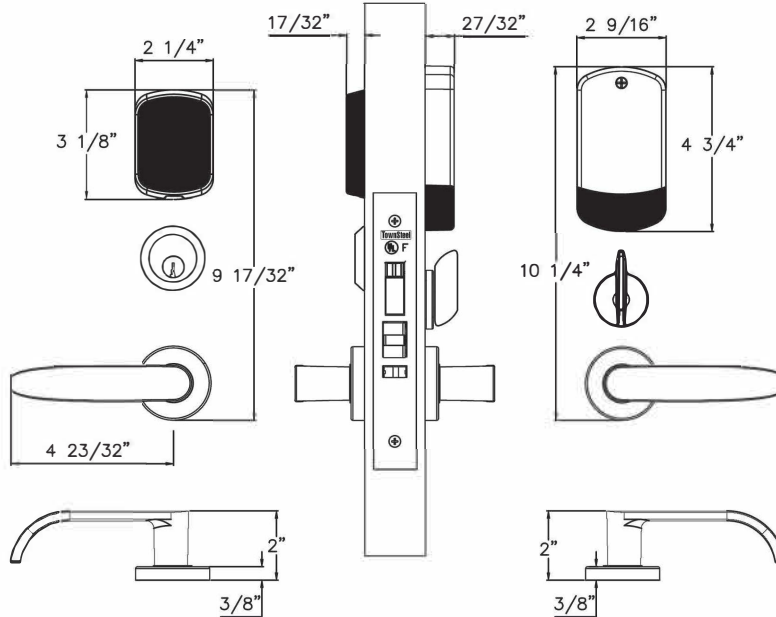

How To Order

Series	e-Cronus 1B: With cylinder
Model Number	2: 2000(Keypad) / 4: 4000(RFID) / 5R: 5000-RF(WiFi) 5B: 5000-BLE(Bluetooth) / 6: 6000(Maxx Access System)
Lockbody	R: Rigid / C: Clutched / X: Automatic Deadbolt Series
Lever Style	S: Sentinel / Q: Quest / Or see TownSteel Catalog
Finish	622: US19, Flat Black / 626: US26D, Satin Chrome Or special color upon request
Cylinder	Any mortise cylinder can be used

Model Number   Lever   Cylinder

ECR 1B6X - SLH 626 - SFIC7

Series   Lockbody   Finish