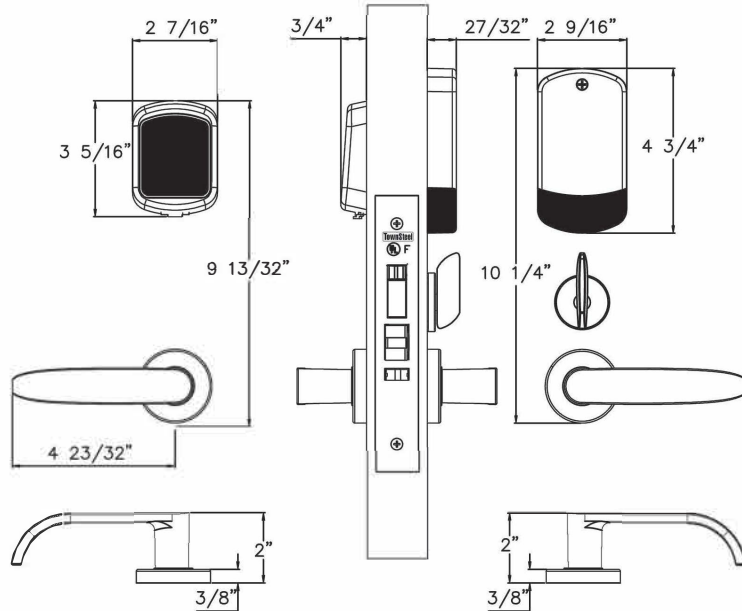

Profile

How To Order

Series	e-Cronus 1B: With cylinder
Model Number	2: 2000(Keypad) / 4: 4000(RFID) / 5R: 5000-RF(WiFi) 5B: 5000-BLE(Bluetooth) / 6: 6000(Maxx Access System)
Lockbody	R: Rigid / C: Clutched / X: Automatic Deadbolt Series
Lever Style	S: Sentinel / Q: Quest / Or see TownSteel Catalog
Finish	622: US19, Flat Black / 626: US26D, Satin Chrome Or special color upon request
Cylinder	Any mortise cylinder can be used

Model Number Lever Cylinder

ECR 1B6X - SLH 626 - SFIC7

Series Lockbody Finish

e-CRONUS 2A Series

ANSI Grade 1

Profile

How To Order

Series	e-Cronus 2A: No cylinder
Model Number	2: 2000(Keypad) / 4: 4000(RFID) / 5R: 5000-RF(WiFi) 5B: 5000-BLE(Bluetooth) / 6: 6000(Maxx Access System)
Lockbody	R: Rigid / C: Clutched / X: Automatic Deadbolt Series
Lever Style	S: Sentinel / Q: Quest / Or see TownSteel Catalog
Finish	622: US19, Flat Black / 626: US26D, Satin Chrome Or special color upon request
Cylinder	N/A

Model Number Lever
ECR 2A6R - S LH 626
 Series Lockbody Finish

Profile

How To Order

Series	e-Cronus 2A: No cylinder
Model Number	2: 2000(Keypad) / 4: 4000(RFID) / 5R: 5000-RF(WiFi) 5B: 5000-BLE(Bluetooth) / 6: 6000(Maxx Access System)
Lockbody	R: Rigid / C: Clutched / X: Automatic Deadbolt Series
Lever Style	S: Sentinel / Q: Quest / Or see TownSteel Catalog
Finish	622: US19, Flat Black / 626: US26D, Satin Chrome Or special color upon request
Cylinder	N/A

Model Number Lever
ECR 2A 6 X - S LH 626
 Series Lockbody Finish

e-CRONUS 2B Series

ANSI Grade 1

Profile

How To Order

Series	e-Cronus 2B: With cylinder
Model Number	2: 2000(Keypad) / 4: 4000(RFID) / 5R: 5000-RF(WiFi) 5B: 5000-BLE(Bluetooth) / 6: 6000(Maxx Access System)
Lockbody	R: Rigid / C: Clutched / X: Automatic Deadbolt Series
Lever Style	S: Sentinel / Q: Quest / Or see TownSteel Catalog
Finish	622: US19, Flat Black / 626: US26D, Satin Chrome Or special color upon request
Cylinder	Any mortise cylinder can be used