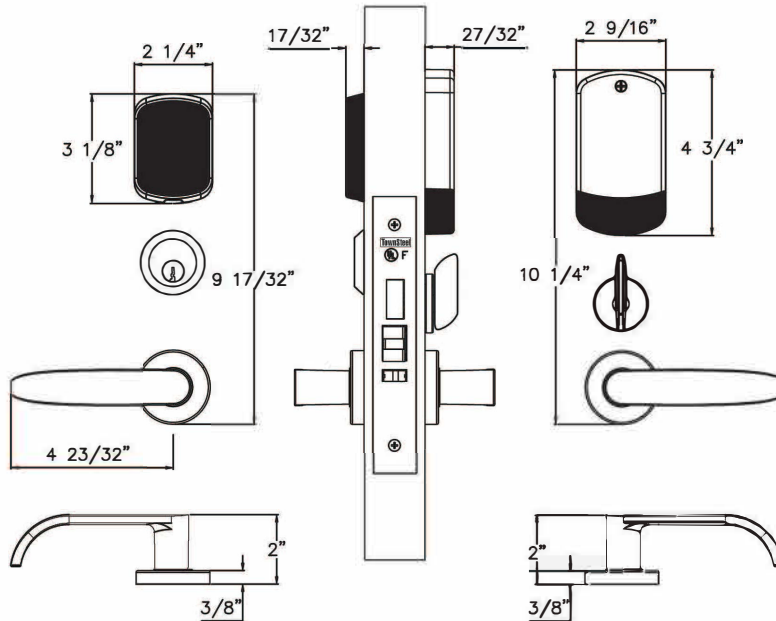

Model Number Lever
ECR 1A6R - S LH 626
 Series Lockbody Finish

Profile

How To Order

Series	e-Cronus 1A: No cylinder
Model Number	2: 2000(Keypad) / 4: 4000(RFID) / 5R: 5000-RF(WiFi) 5B: 5000-BLE(Bluetooth) / 6: 6000(Maxx Access System)
Lockbody	R: Rigid / C: Clutched / X: Automatic Deadbolt Series
Lever Style	S: Sentinel / Q: Quest / Or see TownSteel Catalog
Finish	622: US19, Flat Black / 626: US26D, Satin Chrome Or special color upon request
Cylinder	N/A

Model Number Lever

ECR 1A6X-SLH 626

Series Lockbody Finish

e-CRONUS 1B Series

ANSI Grade 1

Profile

How To Order

Series	e-Cronus 1B: With cylinder
Model Number	2: 2000(Keypad) / 4: 4000(RFID) / 5R: 5000-RF(WiFi) 5B: 5000-BLE(Bluetooth) / 6: 6000(Maxx Access System)
Lockbody	R: Rigid / C: Clutched / X: Automatic Deadbolt Series
Lever Style	S: Sentinel / Q: Quest / Or see TownSteel Catalog
Finish	622: US19, Flat Black / 626: US26D, Satin Chrome Or special color upon request
Cylinder	Any mortise cylinder can be used

Model Number Lever Cylinder

ECR 1B6X - SLH 626 - SFIC7

Series Lockbody Finish

e-CRONUS 2A Series

ANSI Grade 1

Profile

How To Order

Series	e-Cronus 2A: No cylinder
Model Number	2: 2000(Keypad) / 4: 4000(RFID) / 5R: 5000-RF(WiFi) 5B: 5000-BLE(Bluetooth) / 6: 6000(Maxx Access System)
Lockbody	R: Rigid / C: Clutched / X: Automatic Deadbolt Series
Lever Style	S: Sentinel / Q: Quest / Or see TownSteel Catalog
Finish	622: US19, Flat Black / 626: US26D, Satin Chrome Or special color upon request
Cylinder	N/A

Model Number Lever
ECR 2A6R - S LH 626
 Series Lockbody Finish

Profile

How To Order

Series	e-Cronus 2A: No cylinder
Model Number	2: 2000(Keypad) / 4: 4000(RFID) / 5R: 5000-RF(WiFi) 5B: 5000-BLE(Bluetooth) / 6: 6000(Maxx Access System)
Lockbody	R: Rigid / C: Clutched / X: Automatic Deadbolt Series
Lever Style	S: Sentinel / Q: Quest / Or see TownSteel Catalog
Finish	622: US19, Flat Black / 626: US26D, Satin Chrome Or special color upon request
Cylinder	N/A