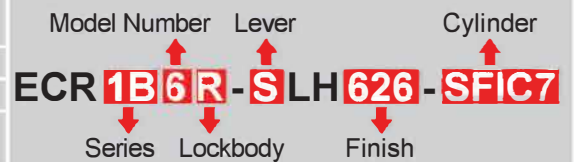

Model Number Lever
ECR 1A6R - S LH 626
 Series Lockbody Finish

Profile

How To Order

Series	e-Cronus 1A: No cylinder
Model Number	2: 2000(Keypad) / 4: 4000(RFID) / 5R: 5000-RF(WiFi) 5B: 5000-BLE(Bluetooth) / 6: 6000(Maxx Access System)
Lockbody	R: Rigid / C: Clutched / X: Automatic Deadbolt Series
Lever Style	S: Sentinel / Q: Quest / Or see TownSteel Catalog
Finish	622: US19, Flat Black / 626: US26D, Satin Chrome Or special color upon request
Cylinder	N/A

Model Number Lever

ECR 1A6X-SLH 626

Series Lockbody Finish

e-CRONUS 1B Series

ANSI Grade 1

Profile

How To Order

Series	e-Cronus 1B: With cylinder
Model Number	2: 2000(Keypad) / 4: 4000(RFID) / 5R: 5000-RF(WiFi) 5B: 5000-BLE(Bluetooth) / 6: 6000(Maxx Access System)
Lockbody	R: Rigid / C: Clutched / X: Automatic Deadbolt Series
Lever Style	S: Sentinel / Q: Quest / Or see TownSteel Catalog
Finish	622: US19, Flat Black / 626: US26D, Satin Chrome Or special color upon request
Cylinder	Any mortise cylinder can be used

Profile

How To Order

Series	e-Cronus 1B: With cylinder
Model Number	2: 2000(Keypad) / 4: 4000(RFID) / 5R: 5000-RF(WiFi) 5B: 5000-BLE(Bluetooth) / 6: 6000(Maxx Access System)
Lockbody	R: Rigid / C: Clutched / X: Automatic Deadbolt Series
Lever Style	S: Sentinel / Q: Quest / Or see TownSteel Catalog
Finish	622: US19, Flat Black / 626: US26D, Satin Chrome Or special color upon request
Cylinder	Any mortise cylinder can be used

Model Number Lever
ECR 2A6R - S LH 626
 Series Lockbody Finish

Profile

How To Order

Series	e-Cronus 2A: No cylinder
Model Number	2: 2000(Keypad) / 4: 4000(RFID) / 5R: 5000-RF(WiFi) 5B: 5000-BLE(Bluetooth) / 6: 6000(Maxx Access System)
Lockbody	R: Rigid / C: Clutched / X: Automatic Deadbolt Series
Lever Style	S: Sentinel / Q: Quest / Or see TownSteel Catalog
Finish	622: US19, Flat Black / 626: US26D, Satin Chrome Or special color upon request
Cylinder	N/A