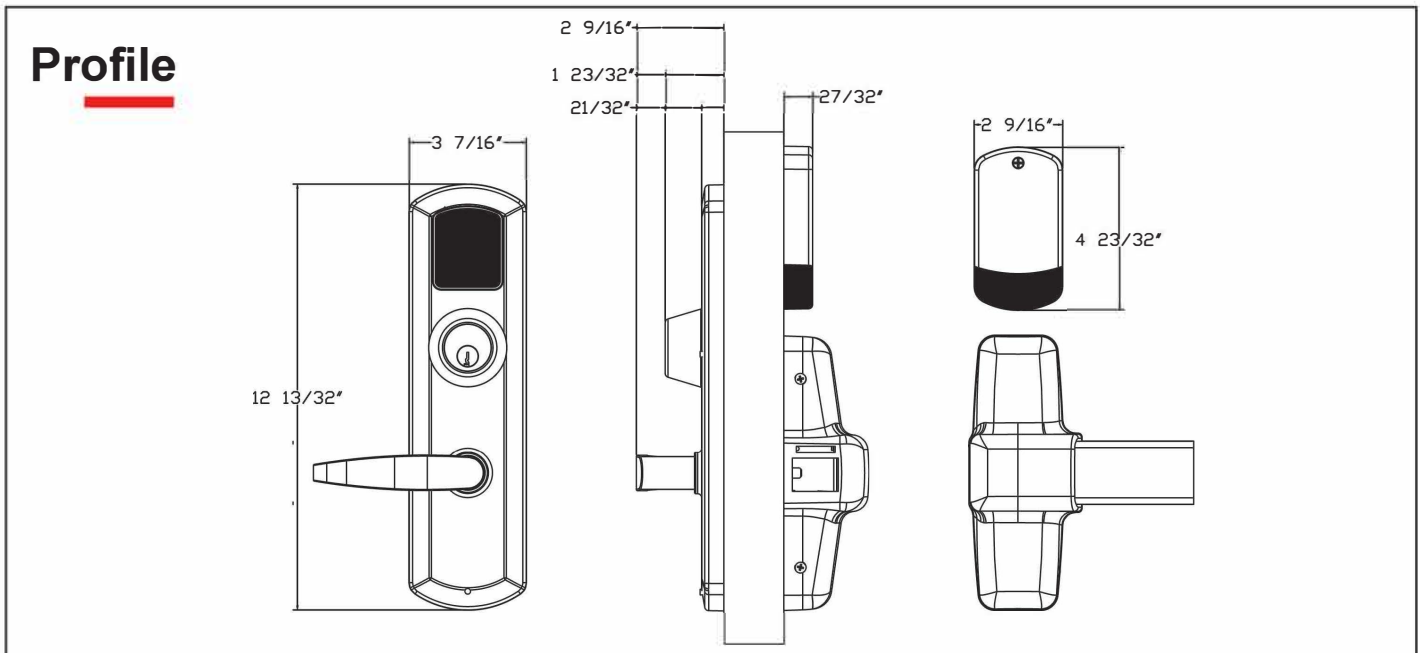

e-KESTROS 1A Series

Picture of exit push bar is for reference only. Works with most major exit bar manufacturers, including the Von Duprin 98/99 series

Profile

How To Order

| | |
|------------------|--|
| Series | e-Kestros 1A |
| Model Number | 2: 2000(Keypad) / 4: 4000(RFID) / 5R: 5000-RF(WiFi) 5B: 5000-BLE(Bluetooth) / 6: 6000(Maxx Access System) |
| Exit Device Type | R: RIM / C: CVR / S: SVR / M: Mortise |
| Lever Style | S: Sentinel / Q: Quest / Or see TownSteel Catalog |
| Finish | 622: US19, Flat Black / 626: US26D, Satin Chrome Or special color upon request |
| Cylinder | N/A |

Model Number Lever
EKE1A **6** - **R** - **S** LHR **626**
 Exit Device Type Finish

e-KESTROS 1B Series

Picture of exit push bar is for reference only. Works with most major exit bar manufacturers, including the Von Duprin 98/99 series

| How To Order | |
|------------------|--|
| Series | e-Kestro 1B |
| Model Number | 2: 2000(Keypad) / 4: 4000(RFID) / 5R: 5000-RF(WiFi) 5B: 5000-BLE(Bluetooth) / 6: 6000(Maxx Access System) |
| Exit Device Type | R: RIM / C: CVR / S: SVR / M: Mortise |
| Lever Style | S: Sentinel / Q: Quest / Or see TownSteel Catalog |
| Finish | 622: US19, FlatBlack / 626: US26D, Satin Chrome Or special color upon request |
| Cylinder | SC: KIK 6 Pin/ SFIC6/ SFIC7/ CLFIC/ SLFIC |

Model Number Lever Cylinder

EKE1B 6 - R - S LHR 626 - SFIC7

Exit Device Type Finish