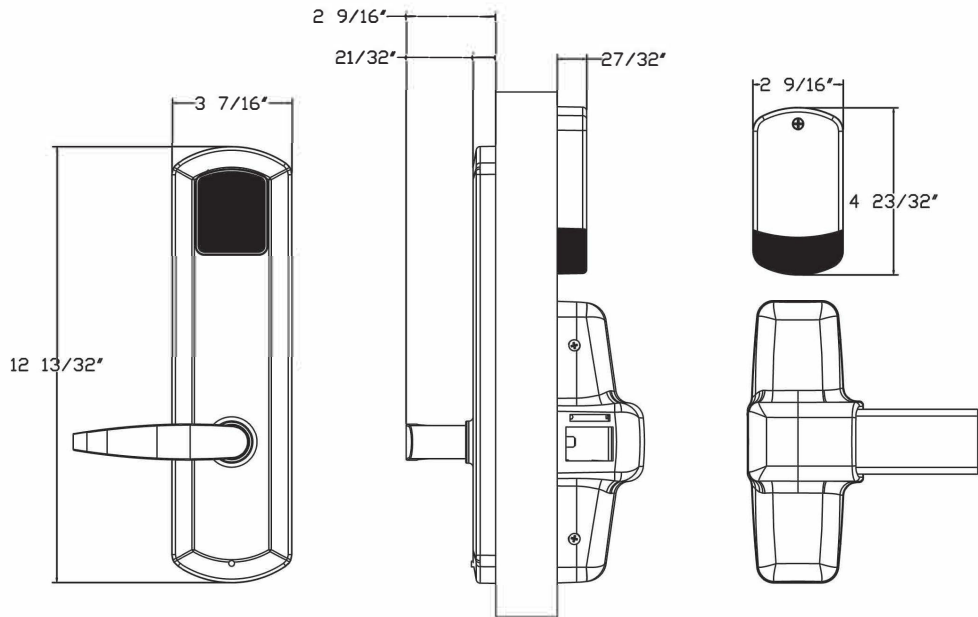

e-KESTROS 1A Series

Picture of exit push bar is for reference only. Works with most major exit bar manufacturers, including the Von Duprin 98/99 series

Profile

How To Order

| | |
|------------------|--|
| Series | e-Kestros 1A |
| Model Number | 2: 2000(Keypad) / 4: 4000(RFID) / 5R: 5000-RF(WiFi) 5B: 5000-BLE(Bluetooth) / 6: 6000(Maxx Access System) |
| Exit Device Type | R: RIM / C: CVR / S: SVR / M: Mortise |
| Lever Style | S: Sentinel / Q: Quest / Or see TownSteel Catalog |
| Finish | 622: US19, Flat Black / 626: US26D, Satin Chrome Or special color upon request |
| Cylinder | N/A |

Model Number Lever
EKE1A **6** - **R** - **S** LHR **626**
 Exit Device Type Finish

e-KESTROS 1B Series

Picture of exit push bar is for reference only. Works with most major exit bar manufacturers, including the Von Duprin 98/99 series

| How To Order | |
|------------------|--|
| Series | e-Kestro 1B |
| Model Number | 2: 2000(Keypad) / 4: 4000(RFID) / 5R: 5000-RF(WiFi) 5B: 5000-BLE(Bluetooth) / 6: 6000(Maxx Access System) |
| Exit Device Type | R: RIM / C: CVR / S: SVR / M: Mortise |
| Lever Style | S: Sentinel / Q: Quest / Or see TownSteel Catalog |
| Finish | 622: US19, FlatBlack / 626: US26D, Satin Chrome Or special color upon request |
| Cylinder | SC: KIK 6 Pin/ SFIC6/ SFIC7/ CLFIC/ SLFIC |

Model Number Lever Cylinder

EKE1B 6 - R - S LHR 626 - SFIC7

Exit Device Type Finish