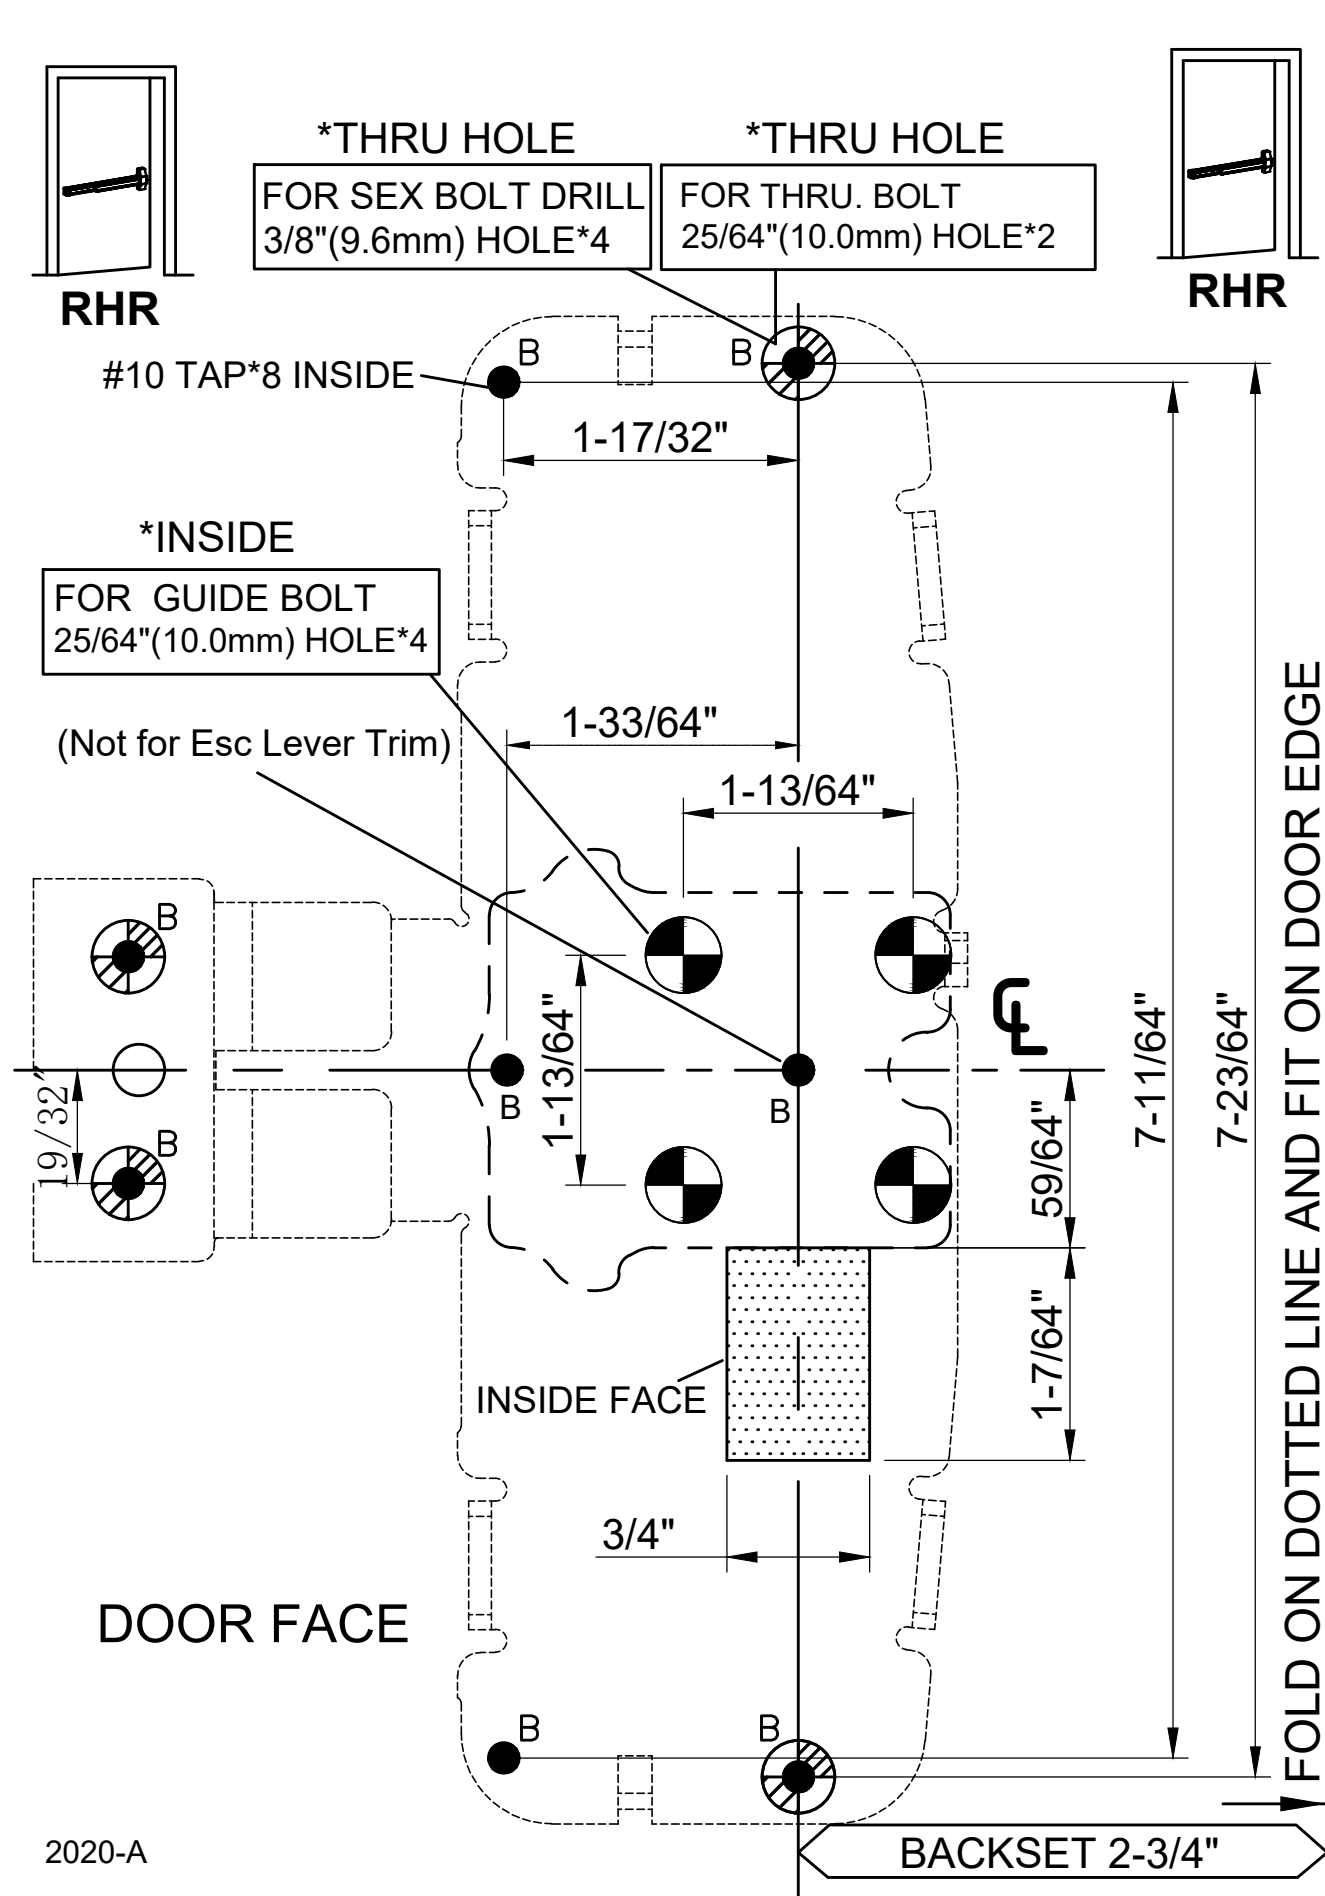

TEMPLATE OF MORTISE PANIC EXIT DEVICE

Note:
This template is for 1-3/4" thick door.
for thicker doors tear off here and locate ϵ of lock on ϵ of edge of door.

TEMPLATE OF MORTISE PANIC EXIT DEVICE

Note:
 This template is for 1-3/4" thick door.
 for thicker doors tear off here and locate ϵ of lock on ϵ of edge of door.