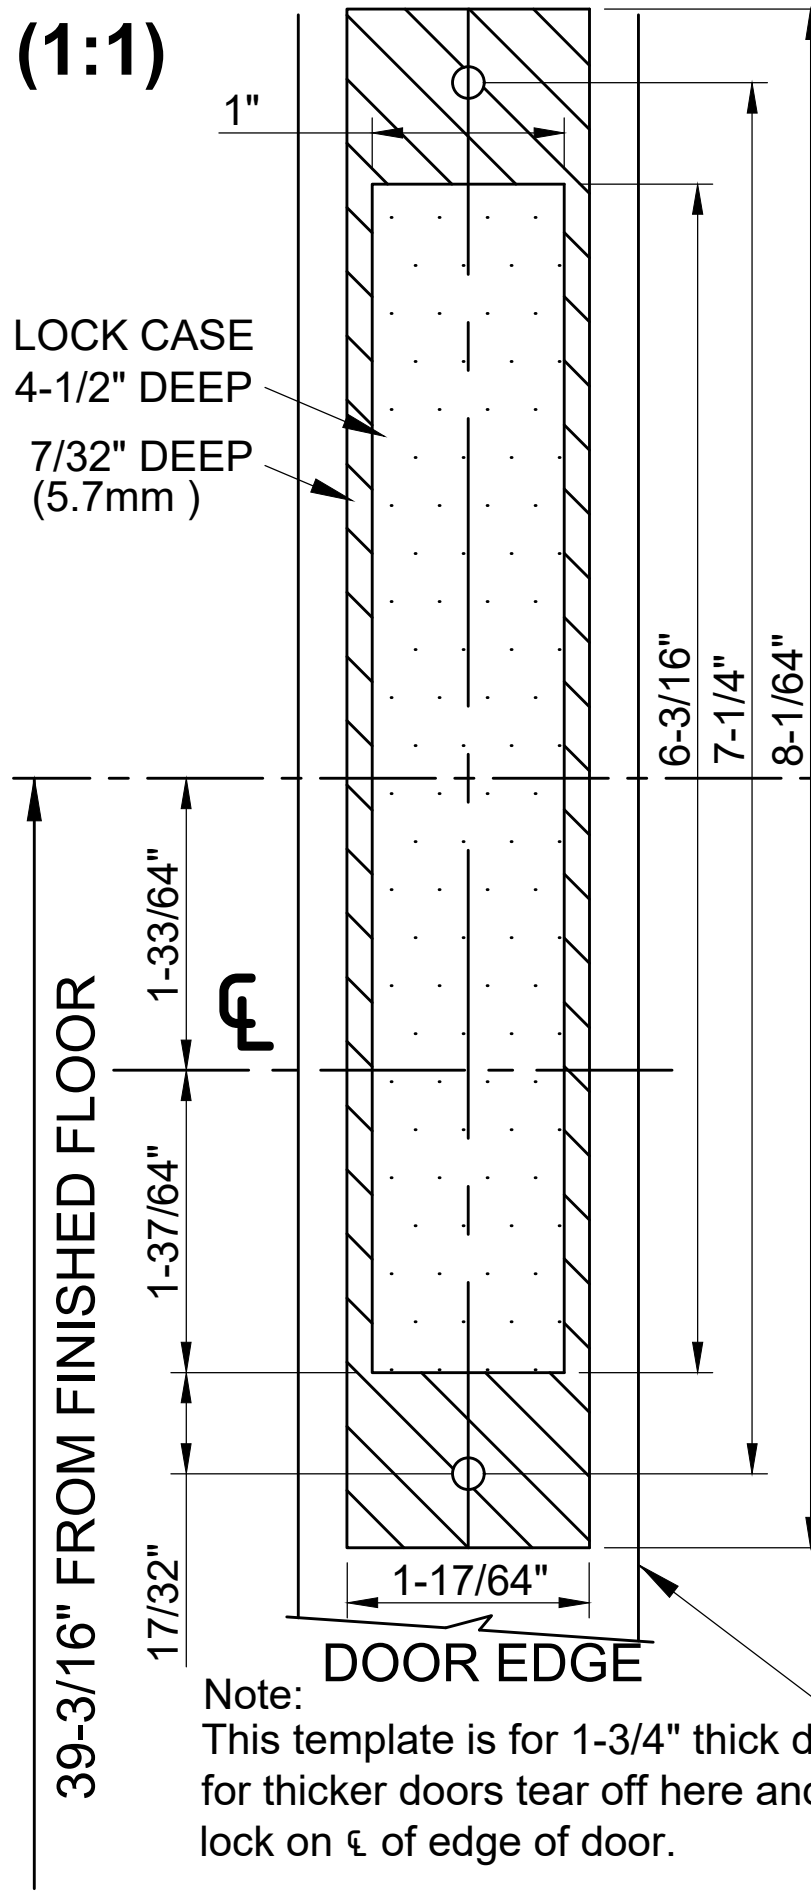

TEMPLATE OF MORTISE PANIC EXIT DEVICE

Note:
This template is for 1-3/4" thick door.
for thicker doors tear off here and locate ϵ of lock on ϵ of edge of door.

TEMPLATE OF MORTISE PANIC EXIT DEVICE

Note:
 This template is for 1-3/4" thick door.
 for thicker doors tear off here and locate ϵ of lock on ϵ of edge of door.