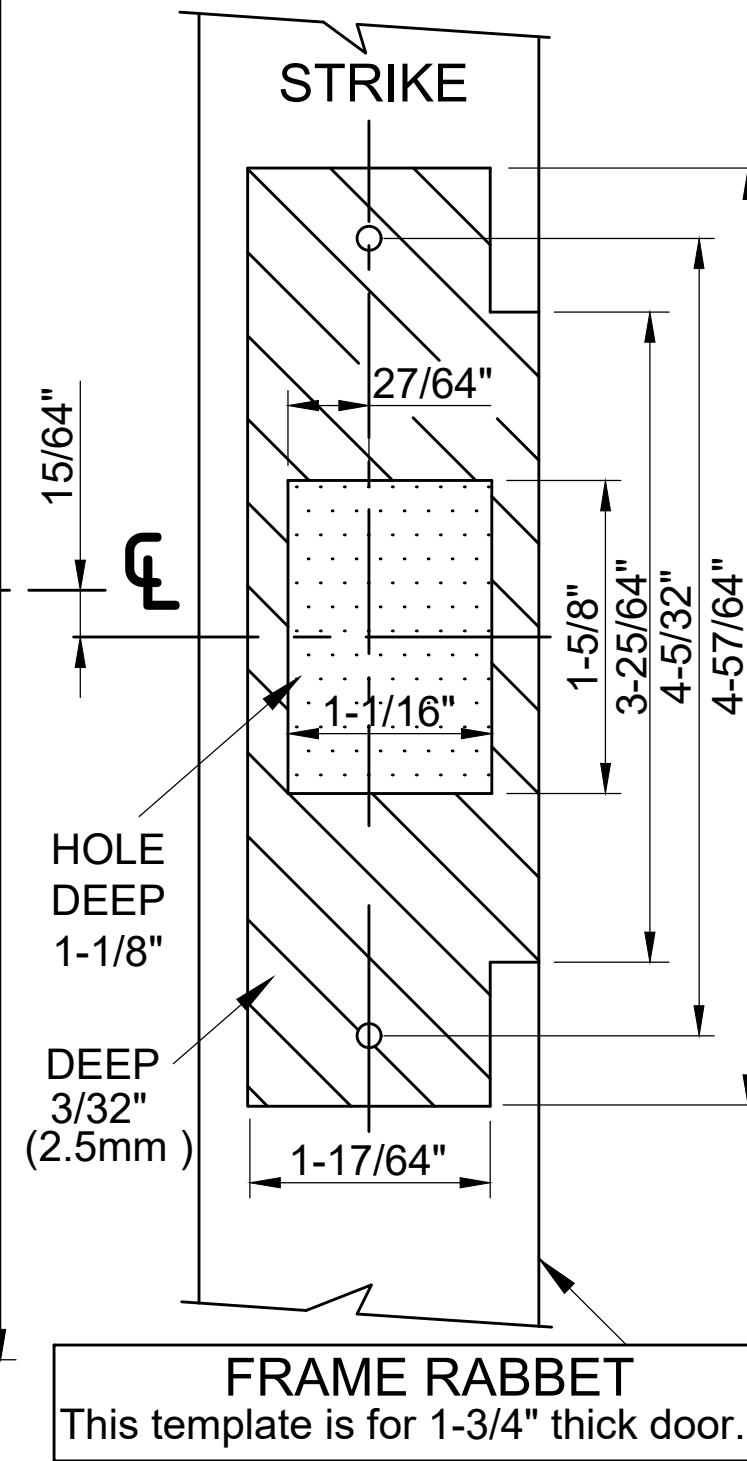

TEMPLATE OF MORTISE PANIC EXIT DEVICE

Note:
This template is for 1-3/4" thick door.
for thicker doors tear off here and locate ϵ of lock on ϵ of edge of door.

TEMPLATE OF MORTISE PANIC EXIT DEVICE

Note:
 This template is for 1-3/4" thick door.
 for thicker doors tear off here and locate ϵ of lock on ϵ of edge of door.