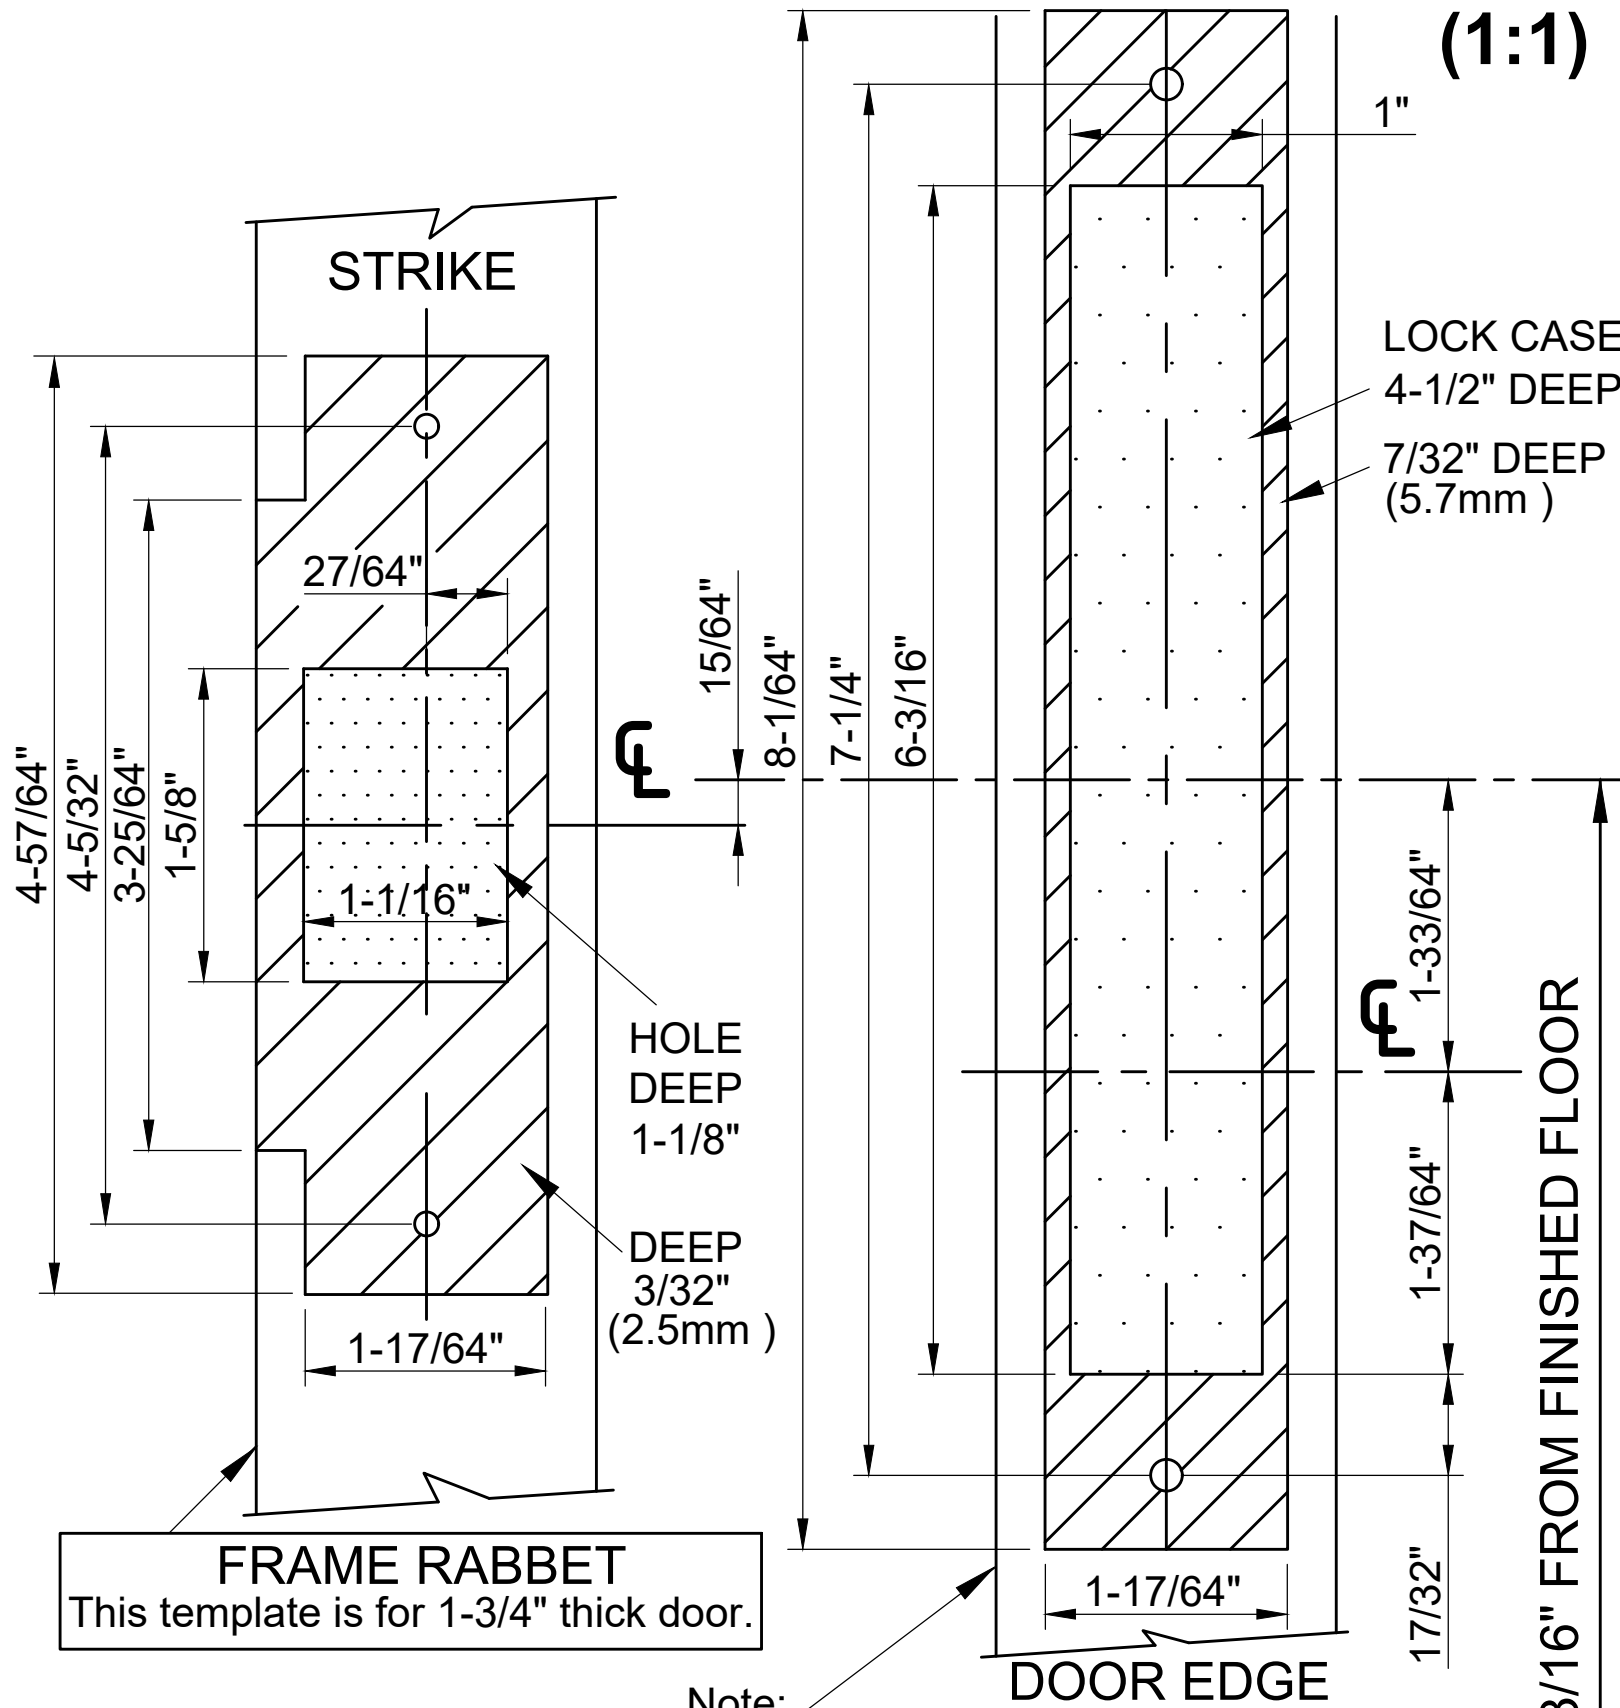

TEMPLATE OF MORTISE PANIC EXIT DEVICE

Note:
This template is for 1-3/4" thick door.
for thicker doors tear off here and locate ϵ of lock on ϵ of edge of door.

TEMPLATE OF MORTISE PANIC EXIT DEVICE

Note:
 This template is for 1-3/4" thick door.
 for thicker doors tear off here and locate ϵ of lock on ϵ of edge of door.