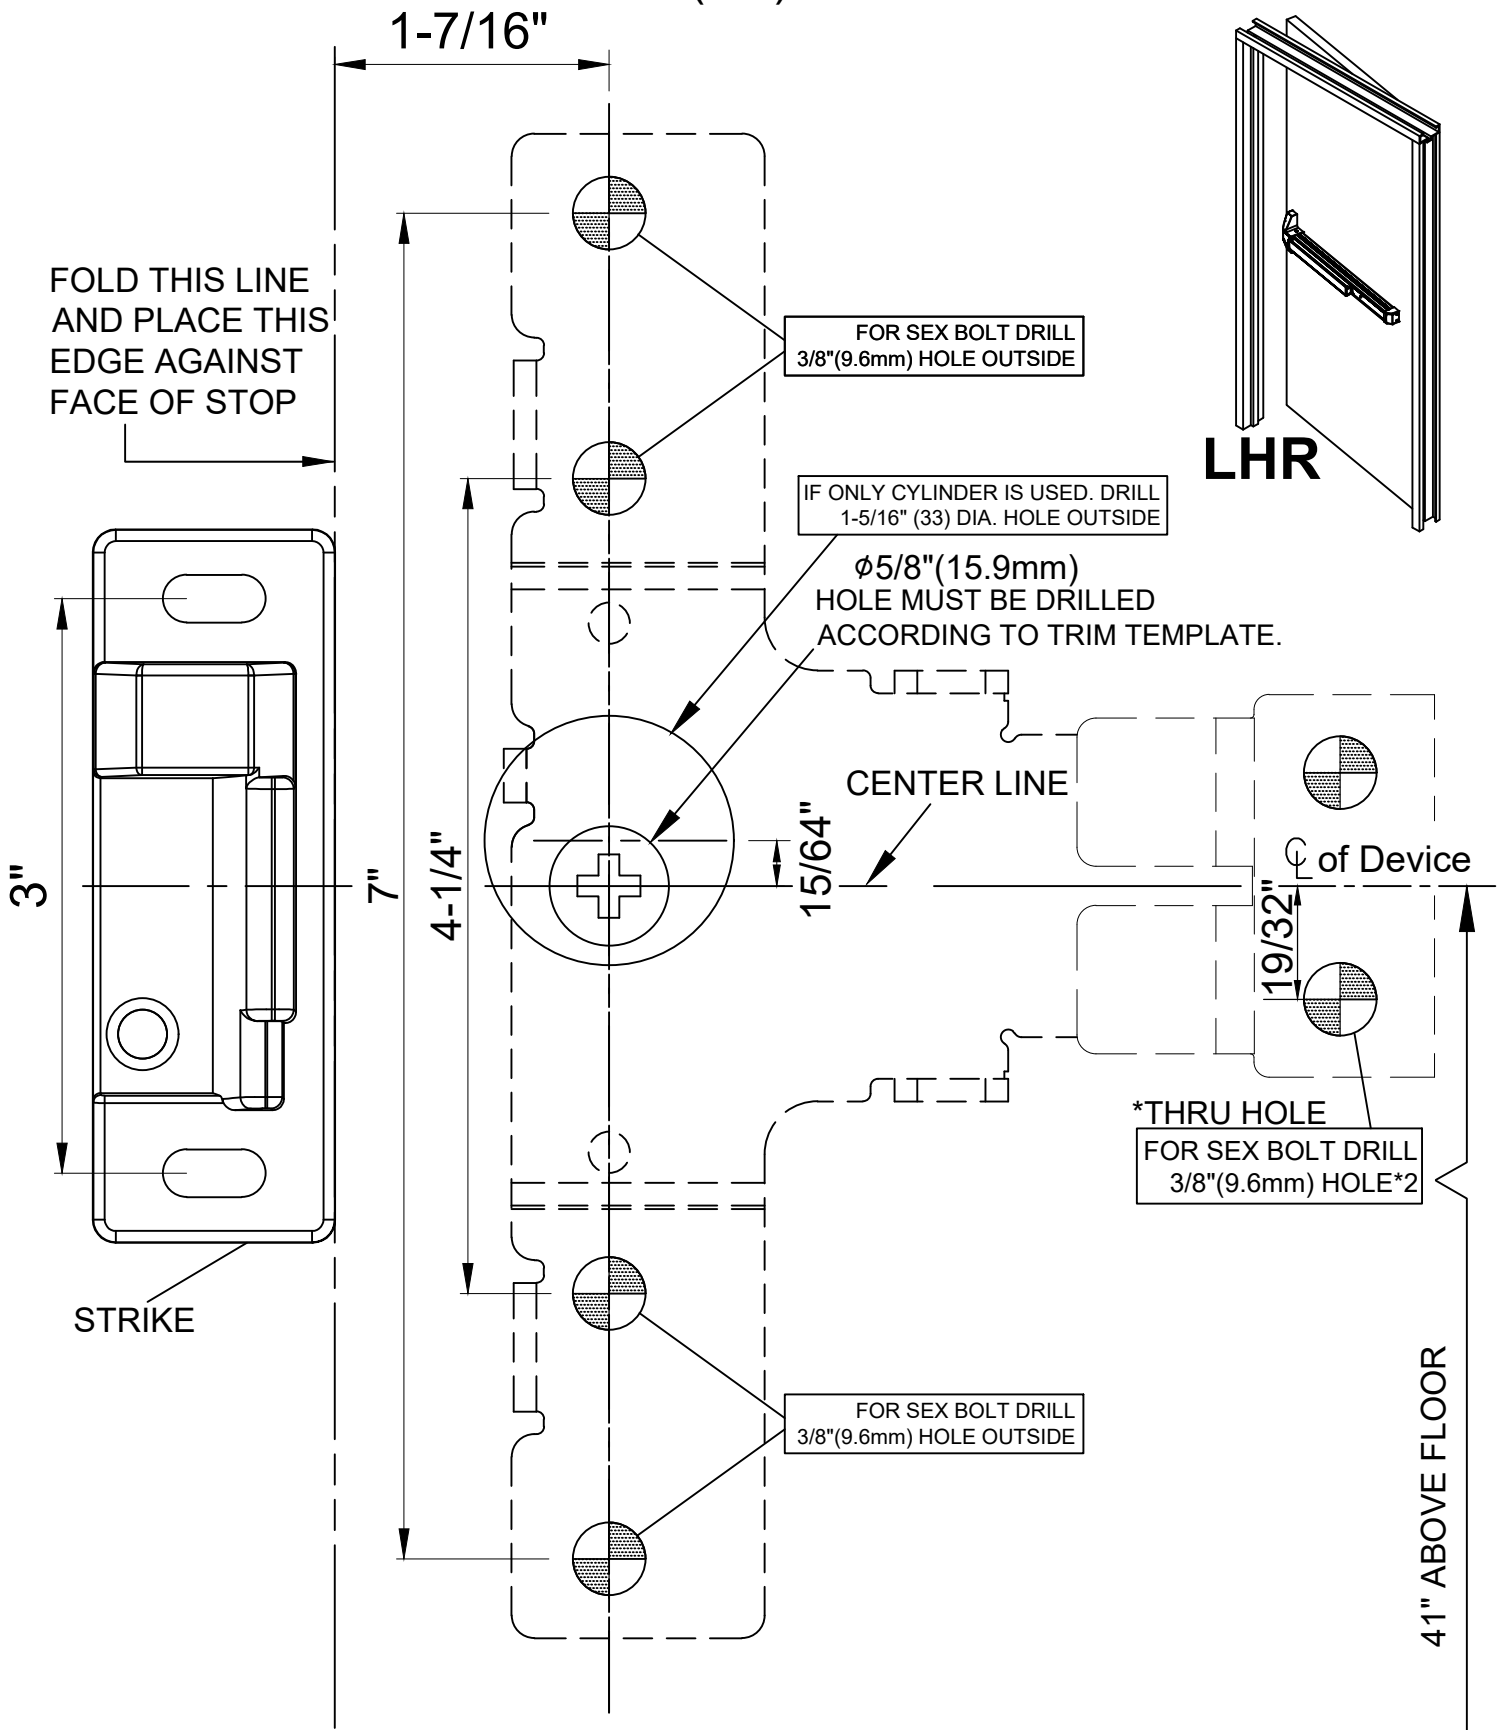

TEMPLATE FOR HEAVY DUTY
NARROW STILE RIM PANIC EXIT DEVICE

(1:1)

TEMPLATE FOR HEAVY DUTY NARROW STILE RIM PANIC EXIT DEVICE

(1:1)