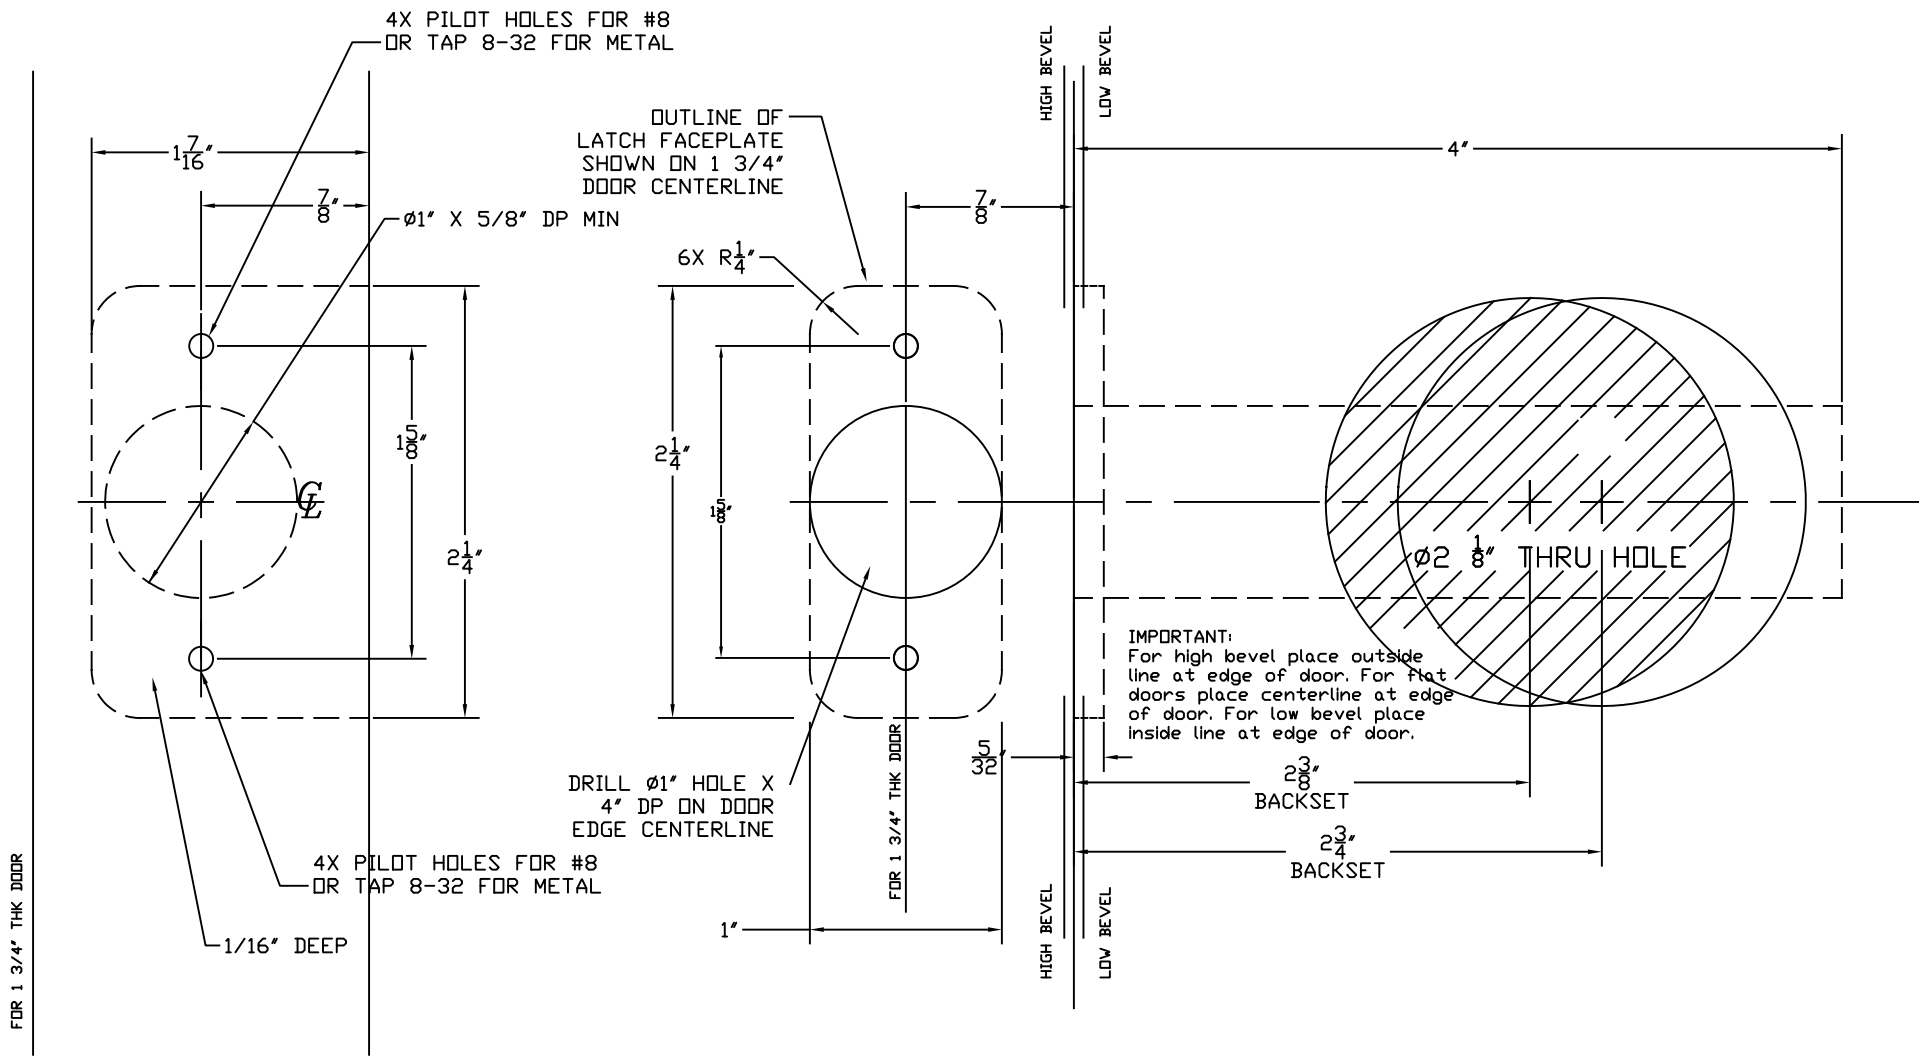

TOWNSTEEL LATCH LOCK TEMPLATE FOR FULL LIP XIC STRIKE

FOR 1 3/4" THK DOOR

1" X 2 1/4" FACE PLATE