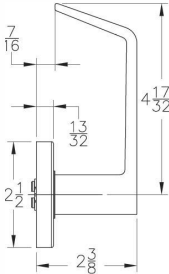

Levers and Knobs

Plated Knobs and Levers

Gala

Imperial

Tango