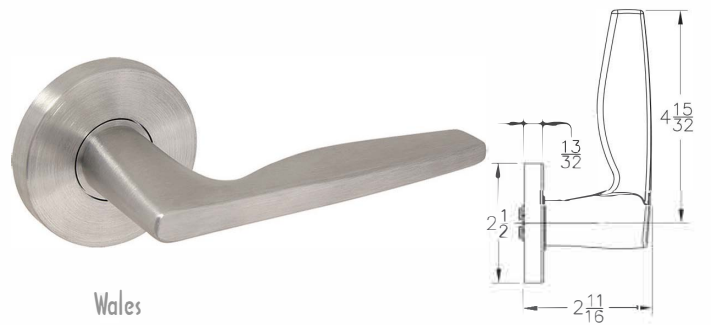

# Levers and Knobs

Stainless Steel Knobs and Levers

Norse

Oland

Riga

Wales

Bevel (B)

Curve (C)

Flat (F)

Low (L)

LS (LS)

Square (S)

Vintage (V)