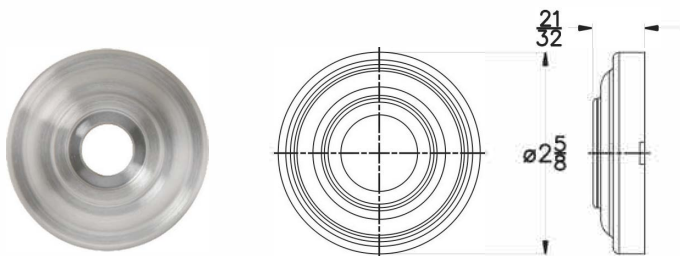

# Levers and Knobs

Stainless Steel Knobs and Levers

Norse

Oland

Riga

Wales

Bevel (B)

Curve (C)

Flat (F)

Low (L)

LS (LS)

Square (S)

Vintage (V)