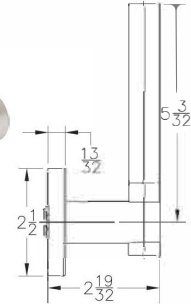

Levers and Knobs

Plated Knobs and Levers

Gala

Imperial