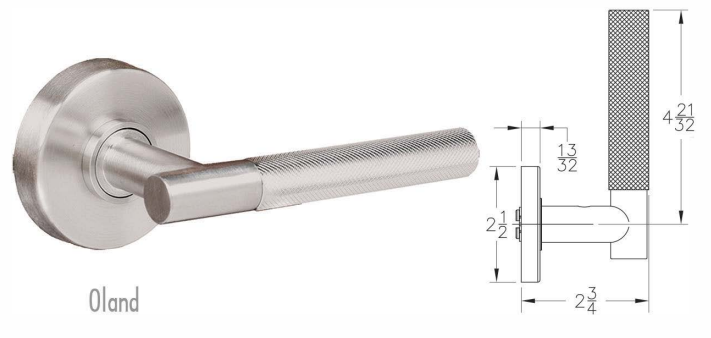

Lynex

Lido

Minsk

Malmo

# Levers and Knobs

Stainless Steel Knobs and Levers

Norse

Oland

Riga

Wales

Bevel (B)

Curve (C)