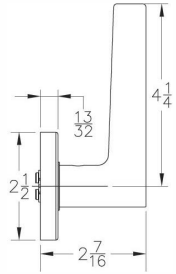

Levers and Knobs

Plated Knobs and Levers

Gala

Imperial

Bonn