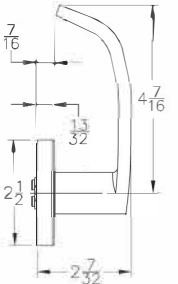

Levers and Knobs

Plated Knobs and Levers

Gala

Imperial

Quest