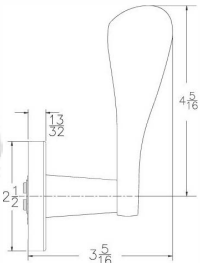

Levers and Knobs

Plated Knobs and Levers

Gala

Imperial

Bergen