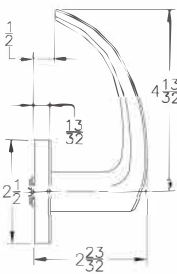

Levers and Knobs

Plated Knobs and Levers

Gala

Imperial

Sentinel