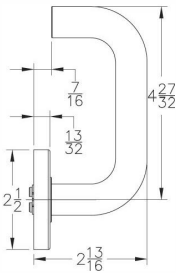

Levers and Knobs

Plated Knobs and Levers

Gala

Imperial

Antwerp