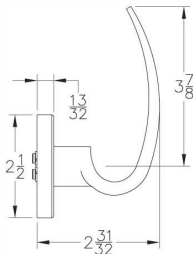

Levers and Knobs

Plated Knobs and Levers

Congress

Gala

Imperial