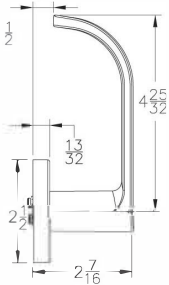

Levers and Knobs

Plated Knobs and Levers

Gala

Imperial