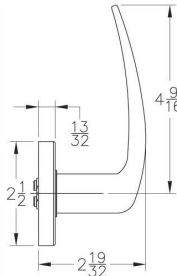

Levers and Knobs

Plated Knobs and Levers

Gala

Imperial