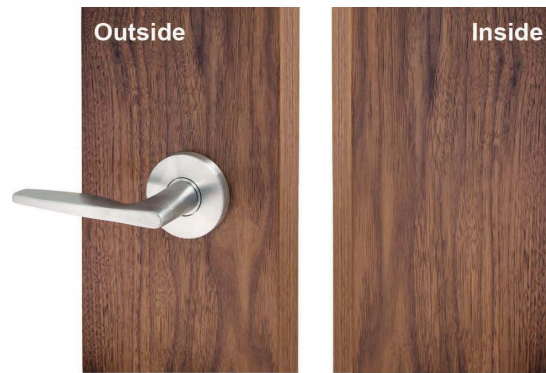

Privacy (Delano Lever Shown)

Dummy Single (Wales Lever Shown)

Passage (Wales Lever Shown)

Exit (Greek Lever Shown)

## Features

- Meets Industry Standards
- Emergency Release of privacy pin - Privacy lock (TLP) will automatically unlock when the door is closed