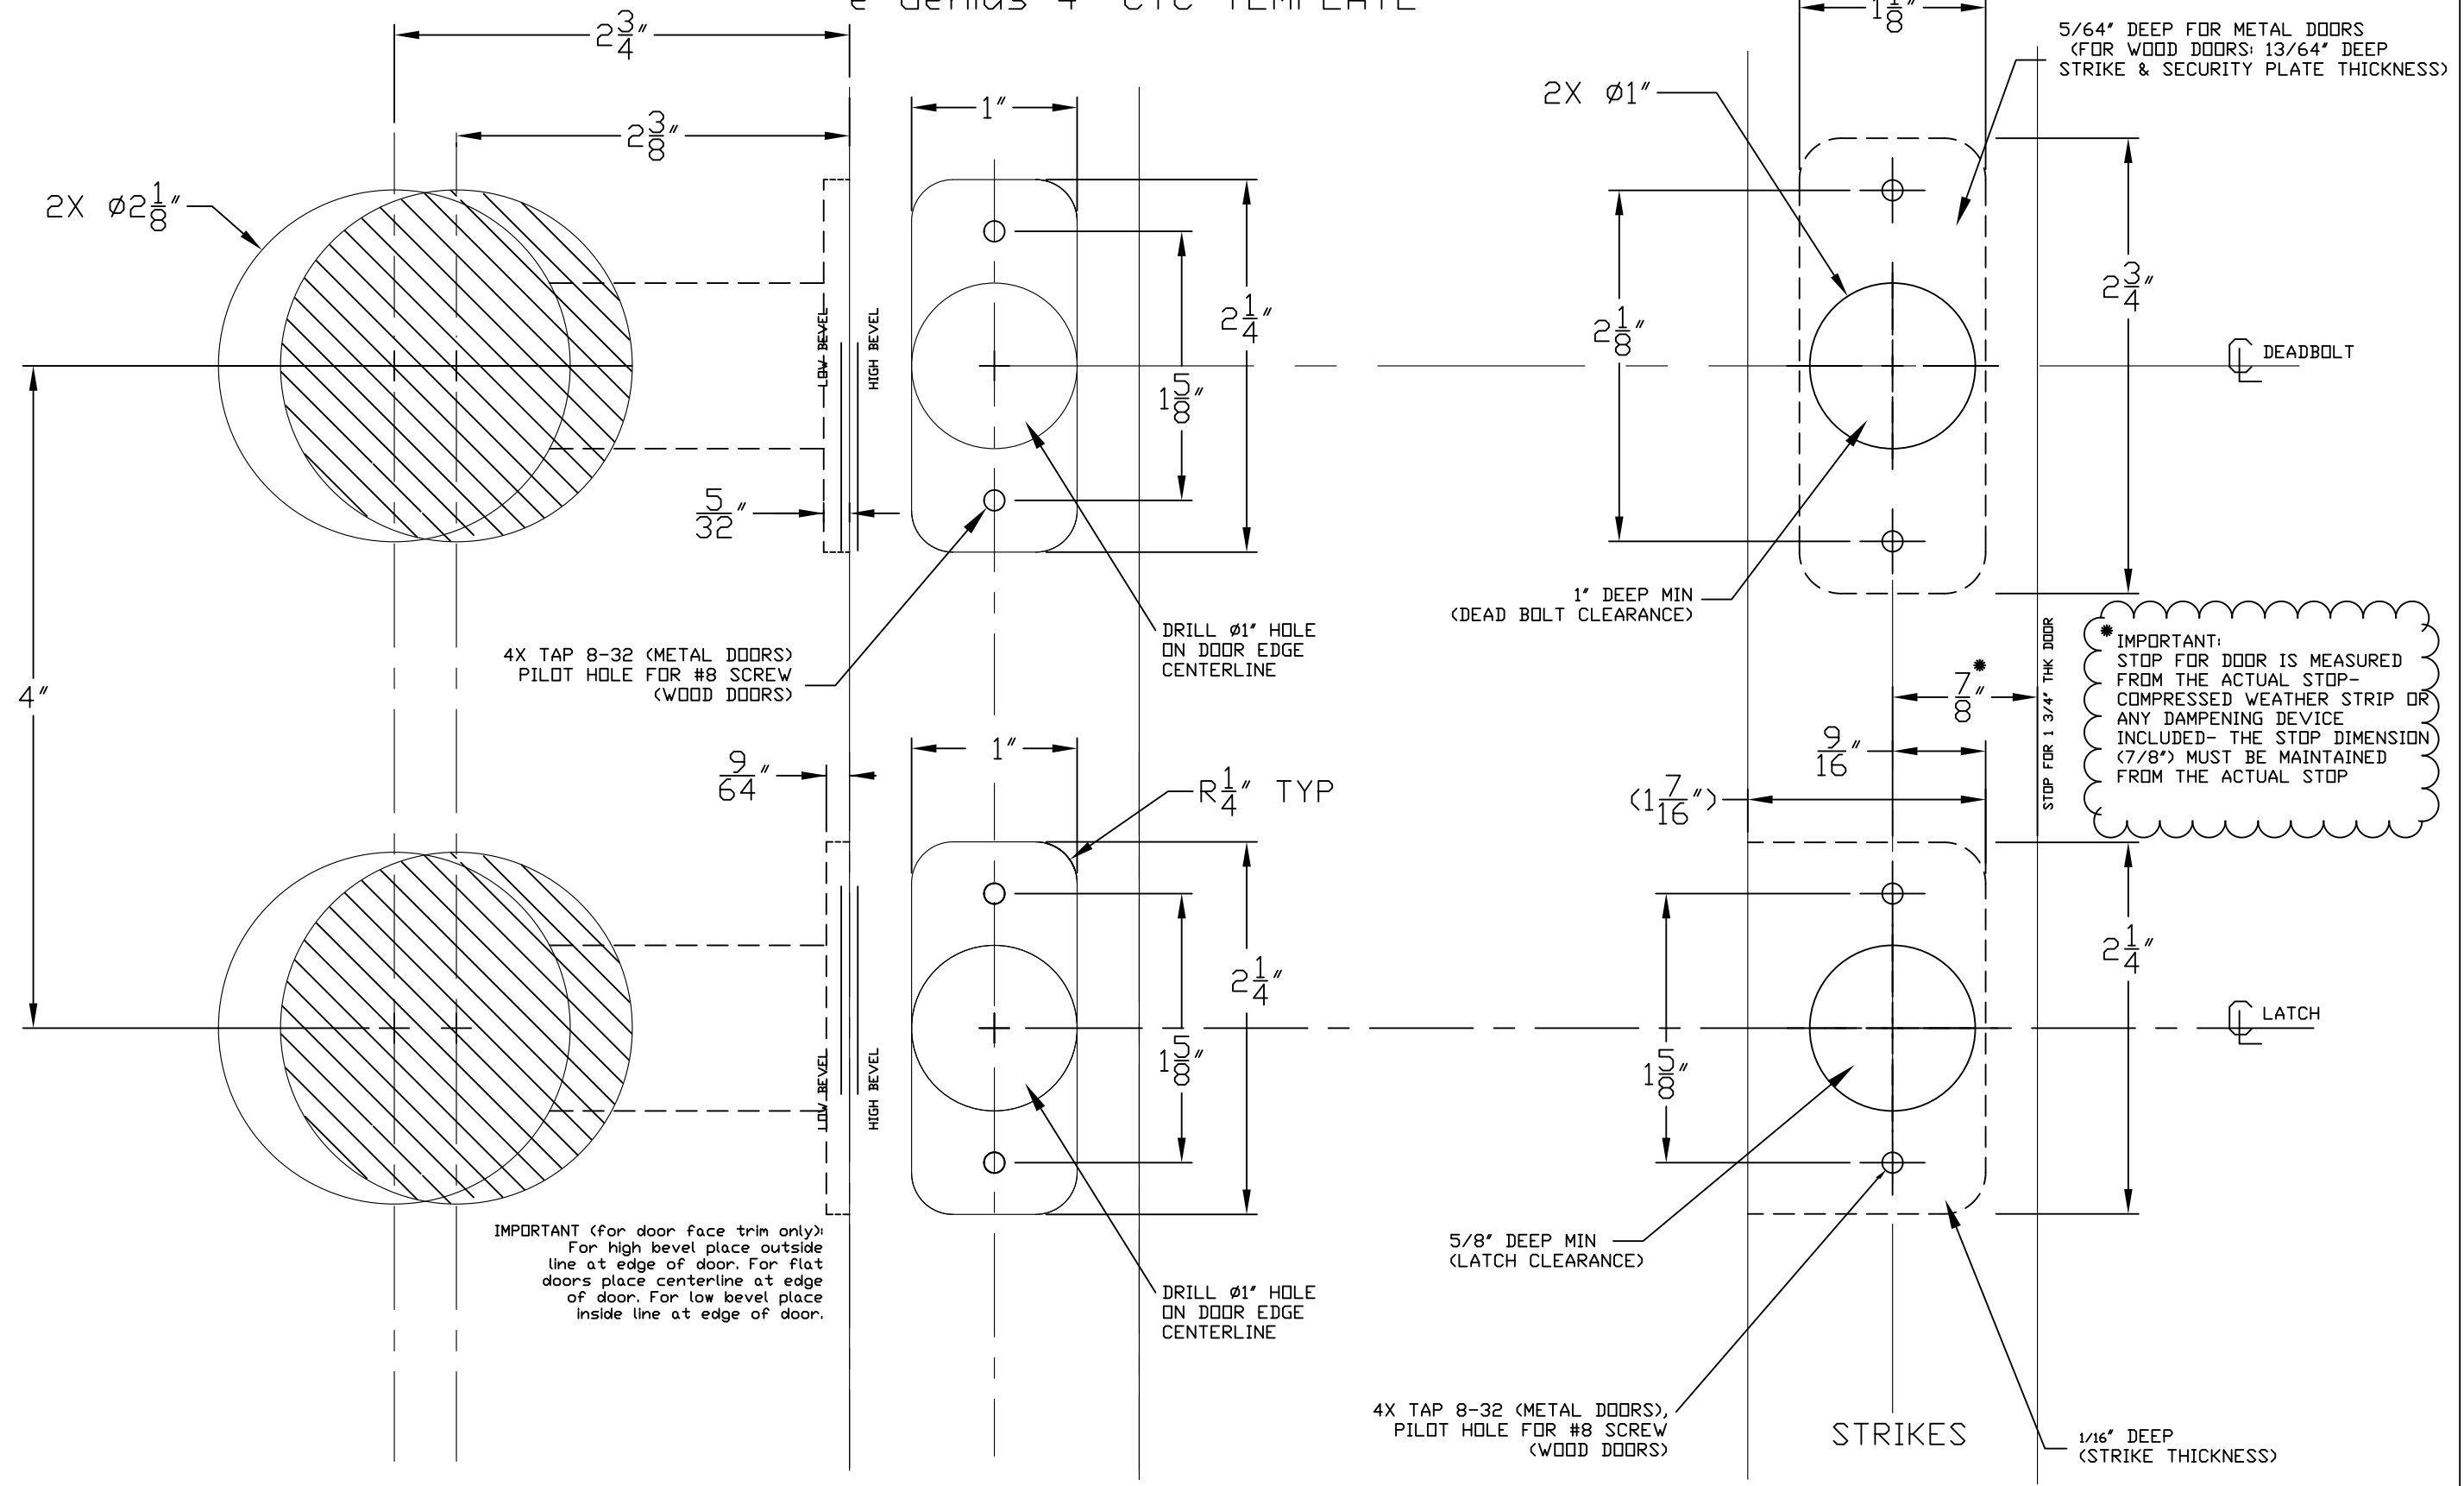

# e-Genius 4" CTC TEMPLATE

**RESPONSIBILITY:** Door and frame manufacturers are responsible for providing adequate construction or reinforcements for proper installation of hardware.

TEMPLATE SCALE IS 1:1 IF THIS MEASURES 1":

# e-Genius 4" CTC TEMPLATE

TEMPLATE SCALE IS 1:1 IF THIS MEASURES 1":

**RESPONSIBILITY:** Door and frame manufacturers are responsible for providing adequate construction or reinforcements for proper installation of hardware.