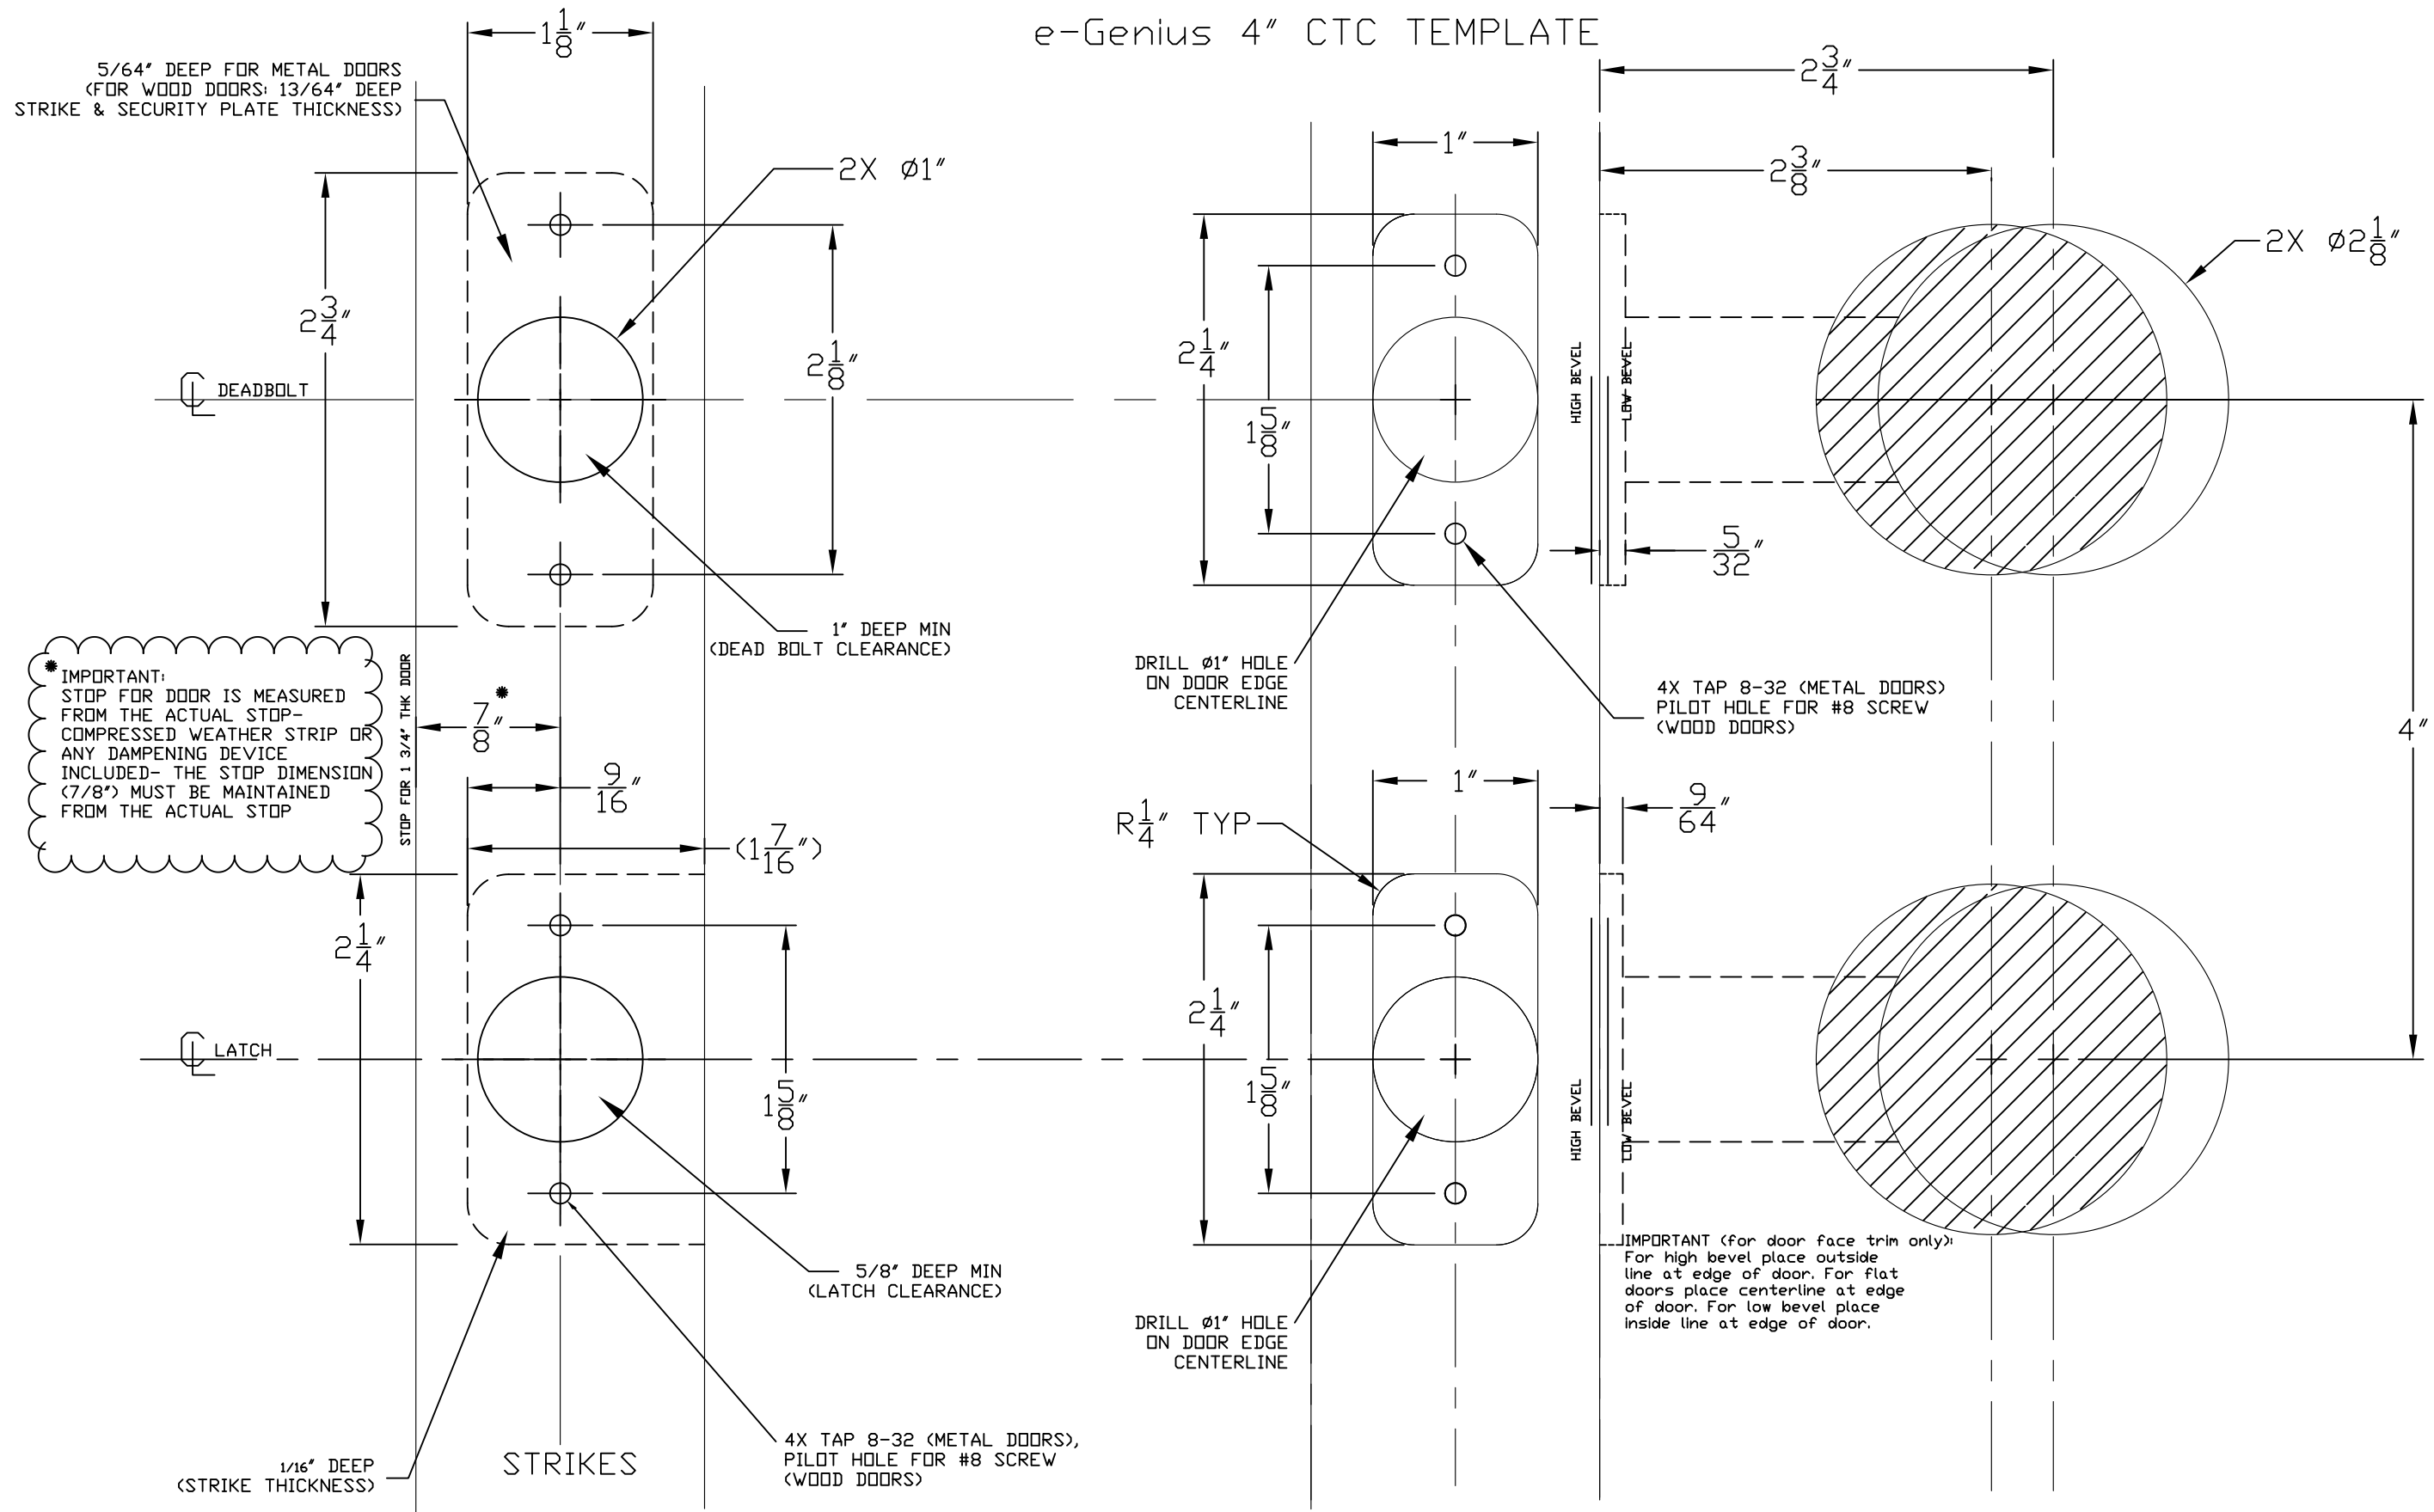

# e-Genius 4" CTC TEMPLATE

**RESPONSIBILITY:** Door and frame manufacturers are responsible for providing adequate construction or reinforcements for proper installation of hardware.

TEMPLATE SCALE IS 1:1 IF THIS MEASURES 1":

# e-Genius 4" CTC TEMPLATE

TEMPLATE SCALE IS 1:1 IF THIS MEASURES 1":

**RESPONSIBILITY:** Door and frame manufacturers are responsible for providing adequate construction or reinforcements for proper installation of hardware.