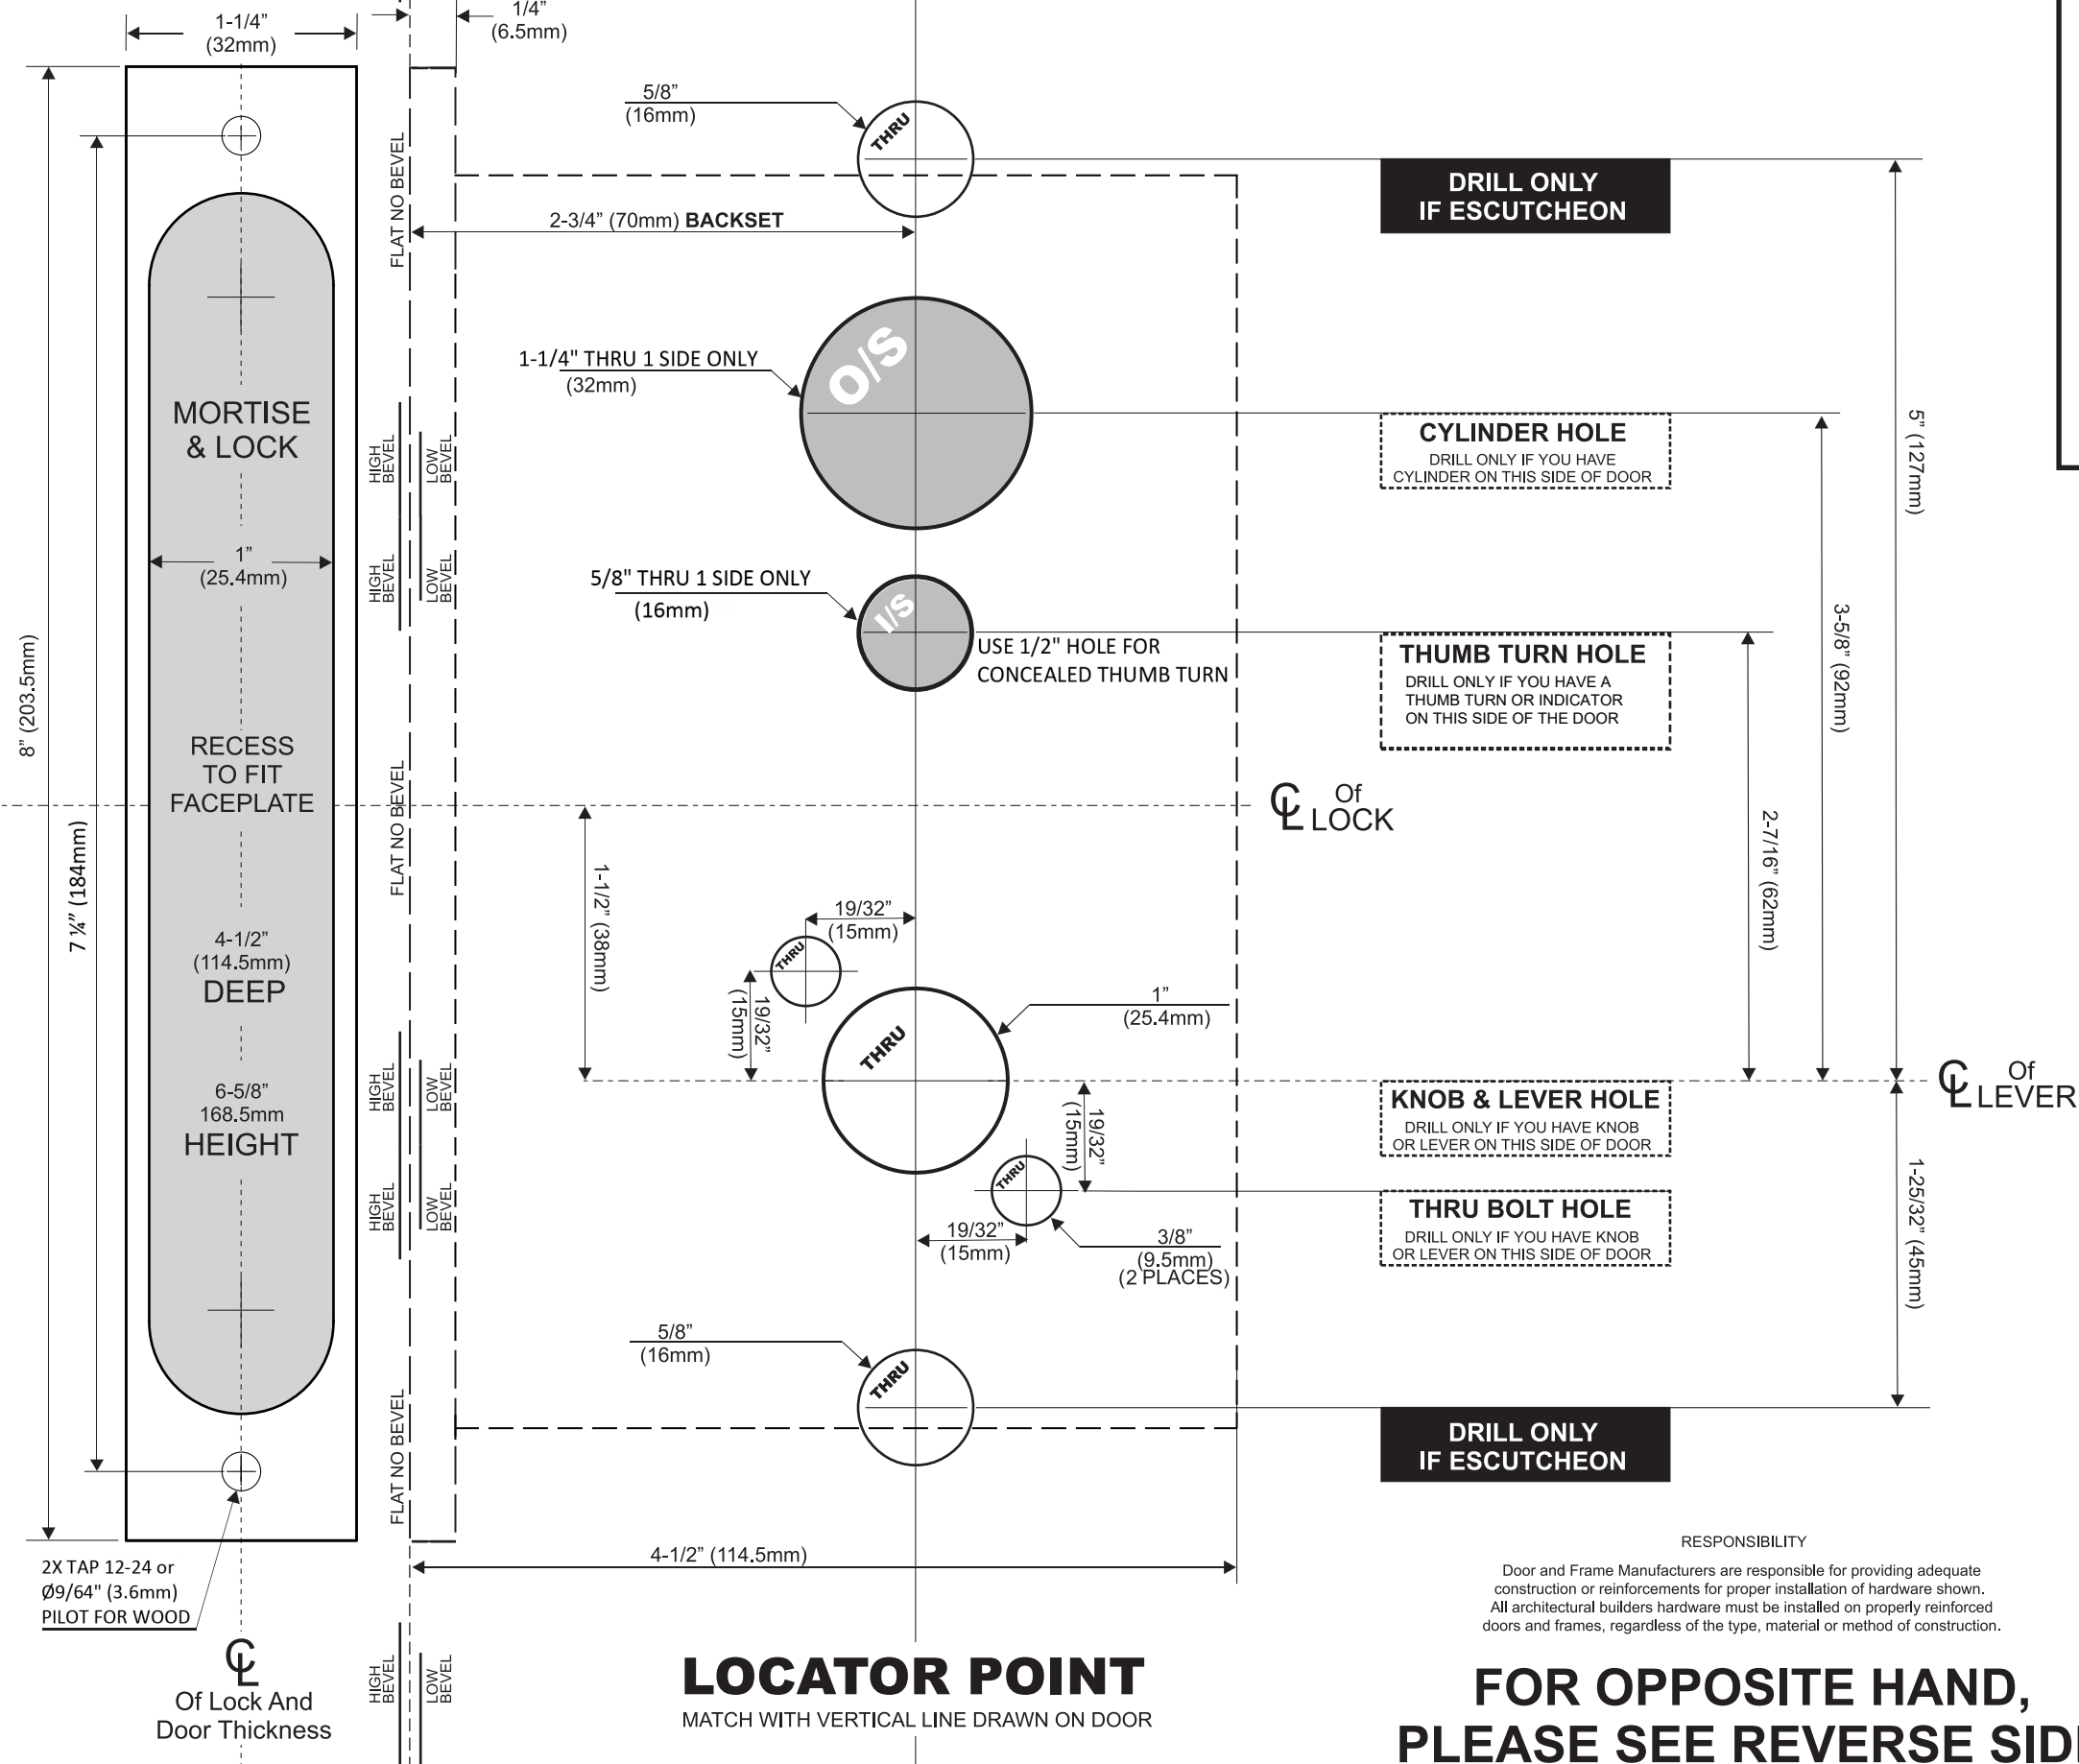

MORTISE TEMPLATE

REGULAR

MORTISE TEMPLATE

LOCK POSITION
HEAVY DUTY MORTISE

WITH INDICATOR ADD THIS HOLE
WITH INDICATOR ADD THIS HOLE

REGULAR

DOOR PREPARATION CHART

LOCK FUNCTION	OUTSIDE				INSIDE		
	Lever Hole	Cylinder Hole	Thumb Turn Hole	Lever Hole	Cylinder Hole	Thumb Turn Hole	
01	●	●	●	●	●	●	
04 / 05 / 06 / 07	●	●	●	●	●	●	
08 / 12 / 13 / 15 / 20 / 21 / 26	●	●	●	●	●	●	
09 / 11 / 14 / 30 / 32 / 34 / 35	●	●	●	●	●	●	
2 / 19 / 22	●	●	●	●	●	●	
18	●	●	●	●	●	●	
17 / 29	●	●	●	●	●	●	
16	●	●	●	●	●	●	
ADD THIS HOLE ON SIDE W INDICATOR	●	●	●	●	●	●	