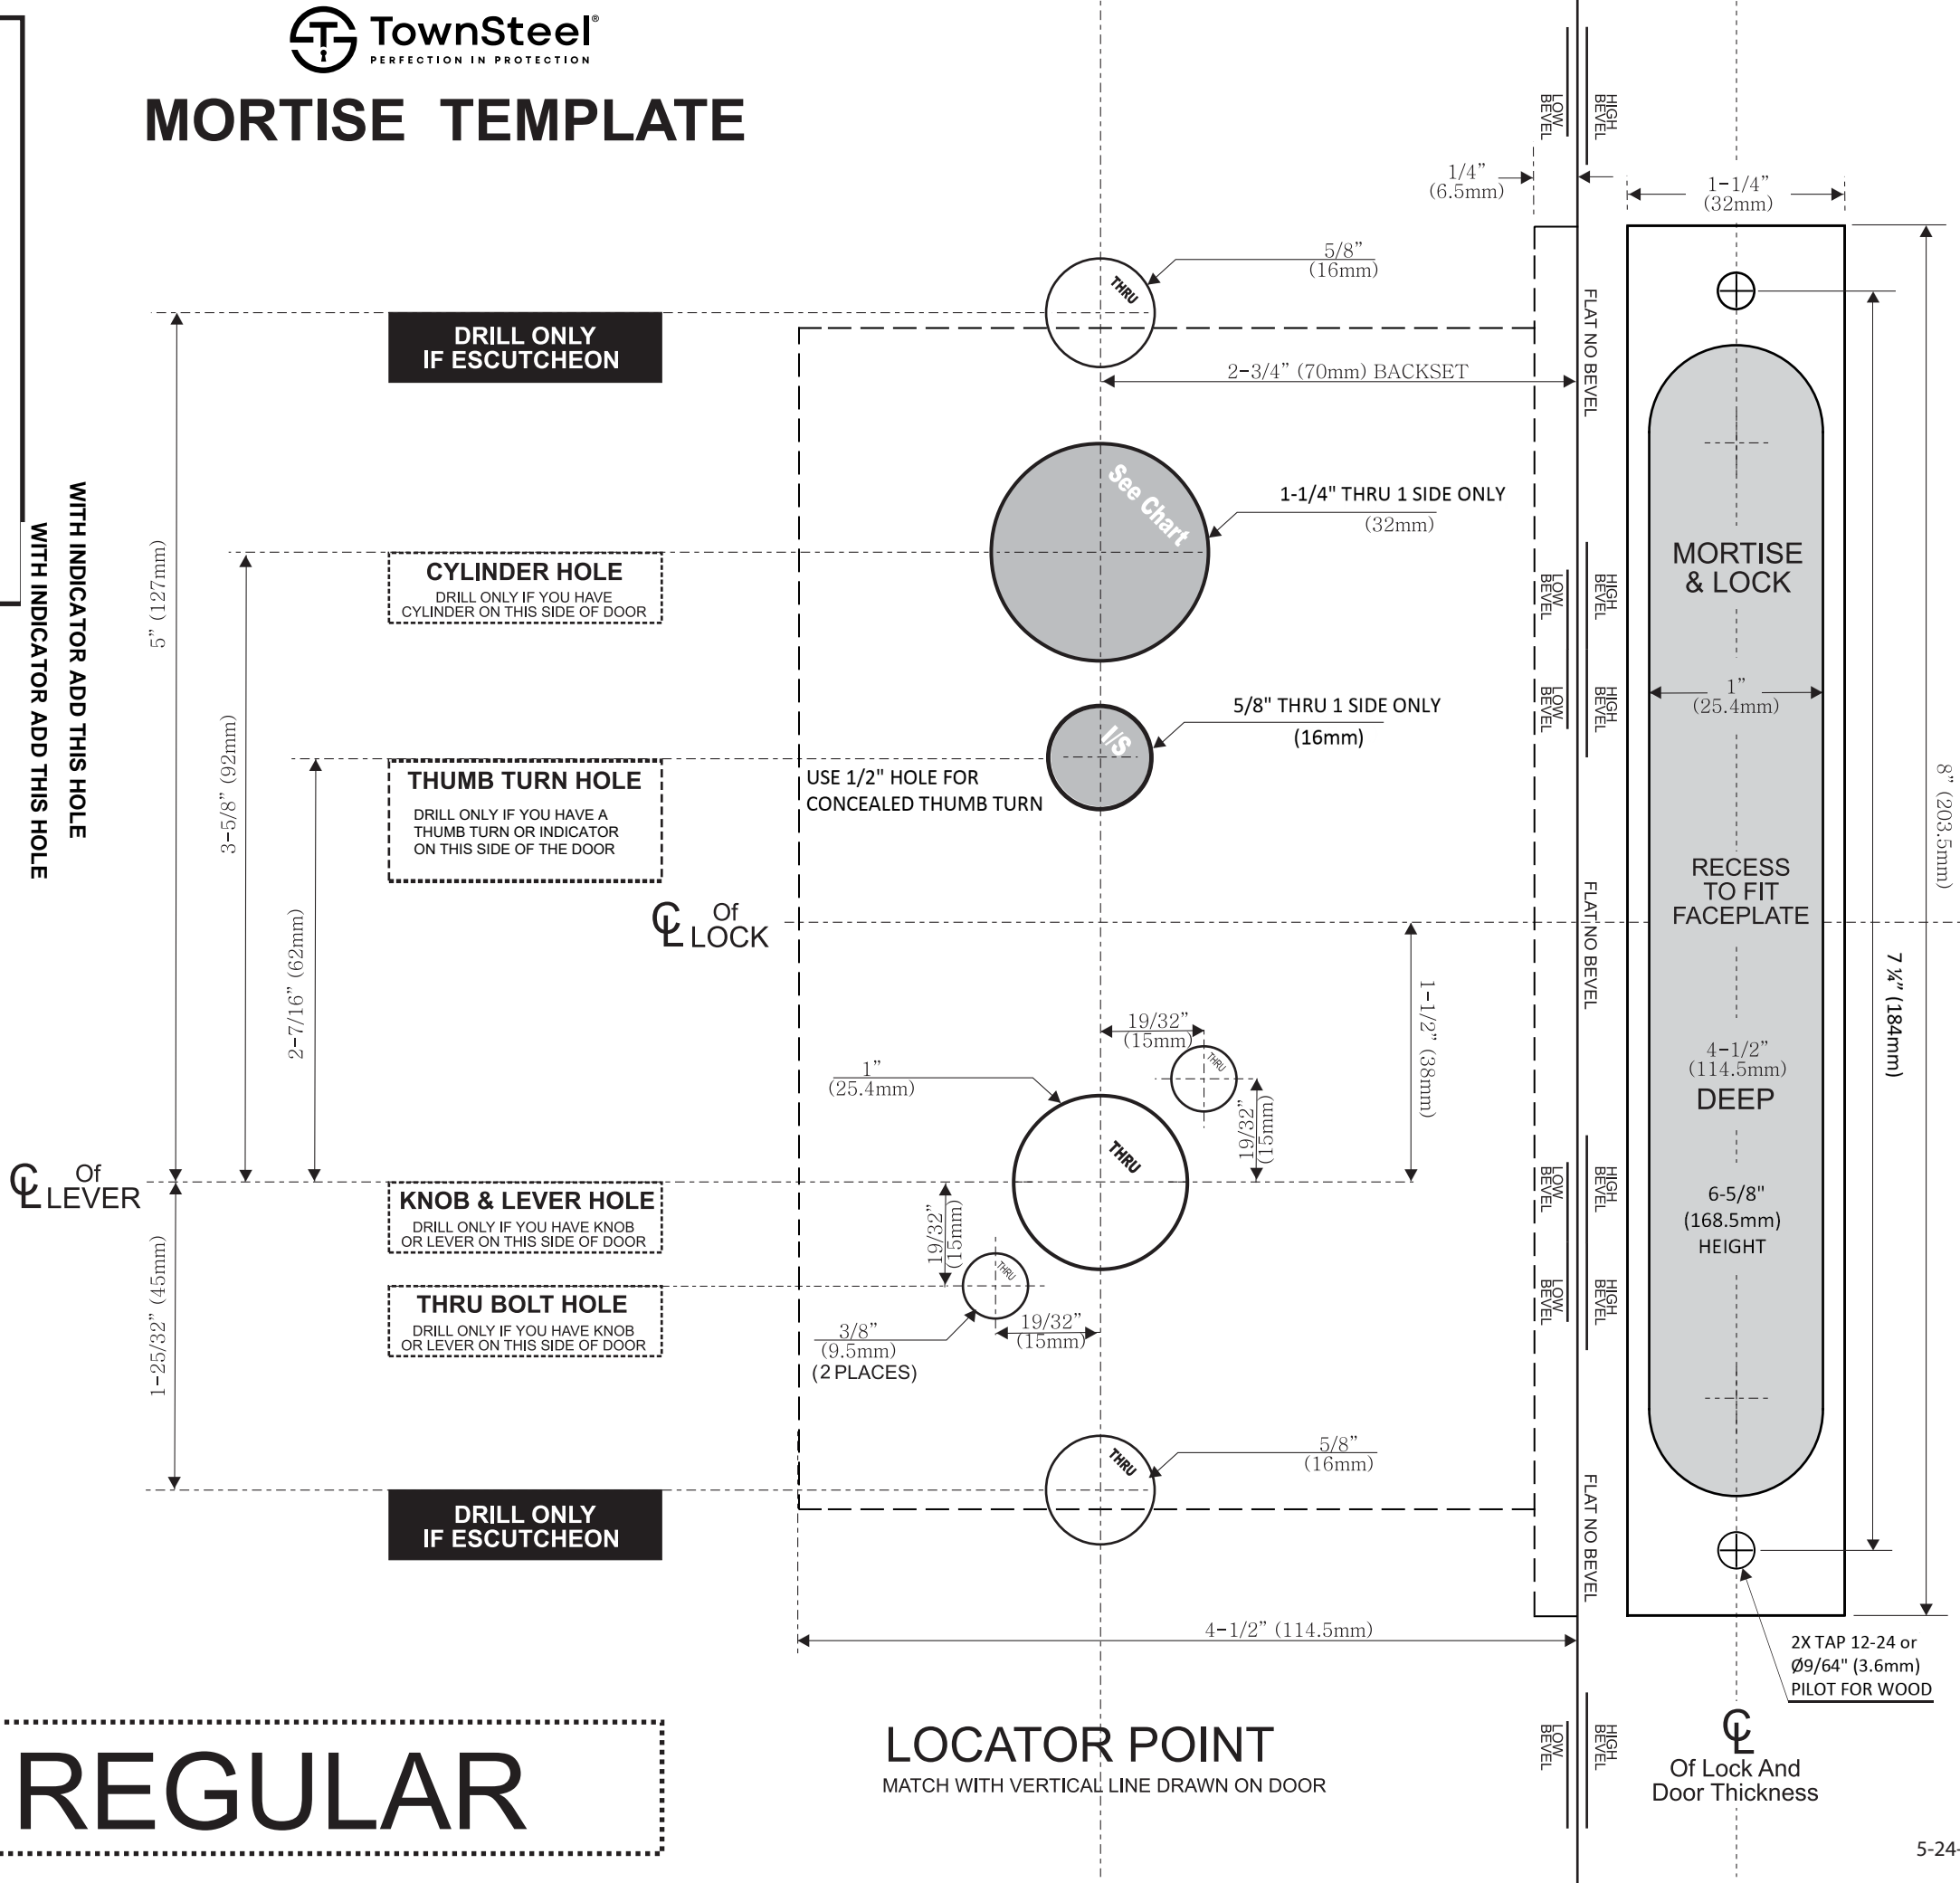

MORTISE TEMPLATE

REGULAR

MORTISE TEMPLATE

LOCK POSITION
HEAVY DUTY MORTISE

WITH INDICATOR ADD THIS HOLE
WITH INDICATOR ADD THIS HOLE

REGULAR

DOOR PREPARATION CHART

LOCK FUNCTION	OUTSIDE				INSIDE		
	Lever Hole	Cylinder Hole	Thumb Turn Hole	Lever Hole	Cylinder Hole	Thumb Turn Hole	
01	●	●	●	●	●	●	
04 / 05 / 06 / 07	●	●	●	●	●	●	
08 / 12 / 13 / 15 / 20 / 21 / 26	●	●	●	●	●	●	
09 / 11 / 14 / 30 / 32 / 34 / 35	●	●	●	●	●	●	
2 / 19 / 22	●	●	●	●	●	●	
18	●	●	●	●	●	●	
17 / 29	●	●	●	●	●	●	
16	●	●	●	●	●	●	
ADD THIS HOLE ON SIDE W INDICATOR	●	●	●	●	●	●	