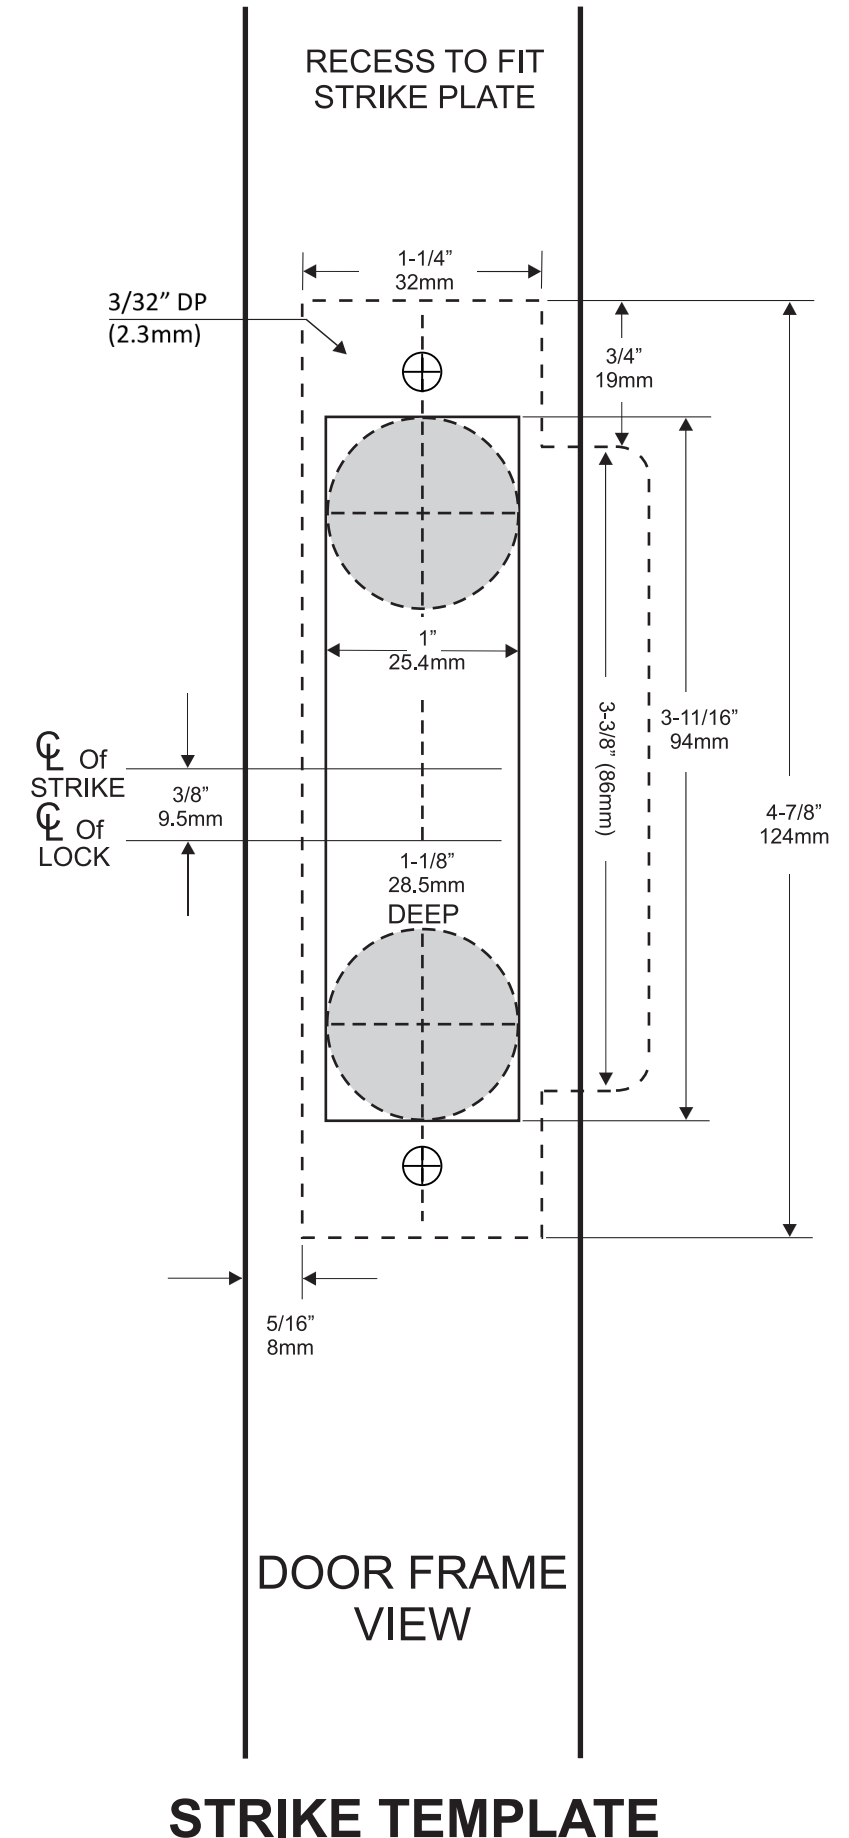

MORTISE TEMPLATE

REGULAR

MORTISE TEMPLATE

LOCK POSITION
HEAVY DUTY MORTISE

WITH INDICATOR ADD THIS HOLE
WITH INDICATOR ADD THIS HOLE

REGULAR

DOOR PREPARATION CHART

LOCK FUNCTION	OUTSIDE				INSIDE		
	Lever Hole	Cylinder Hole	Thumb Turn Hole	Lever Hole	Cylinder Hole	Thumb Turn Hole	
01	●	●	●	●	●	●	
04 / 05 / 06 / 07	●	●	●	●	●	●	
08 / 12 / 13 / 15 / 20 / 21 / 26	●	●	●	●	●	●	
09 / 11 / 14 / 30 / 32 / 34 / 35	●	●	●	●	●	●	
2 / 19 / 22	●	●	●	●	●	●	
18	●	●	●	●	●	●	
17 / 29	●	●	●	●	●	●	
16	●	●	●	●	●	●	
ADD THIS HOLE ON SIDE W INDICATOR	●	●	●	●	●	●	