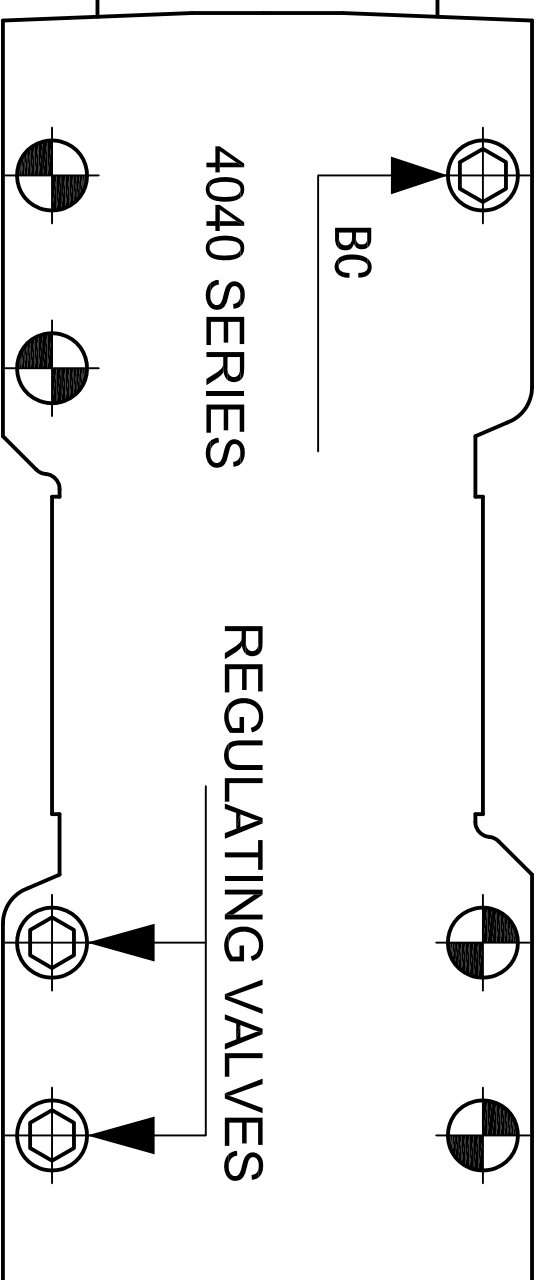

STANDARD APPLICATION

UPPER FRAME

HINGE

TEMPLATE FOR APPLICATION FOR A RIGHT HAND CLOSER

FOR OPENING 150°