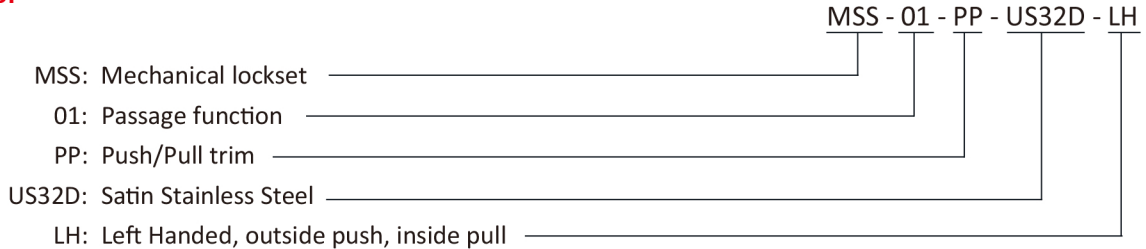

How To Order

Series	Functions	Handle	Finish	Handing
MSS: Mechanical lockset MES: Electrified lockset	See Mortise Function Sheet	PP-Push/Pull	US32D-Stainless Steel	LH: Left Handed
				RH: Right Handed
				LHR: Left Hand Reverse
				RHR: Right Hand Reverse

Sample:

Note: Indicate on order for other options