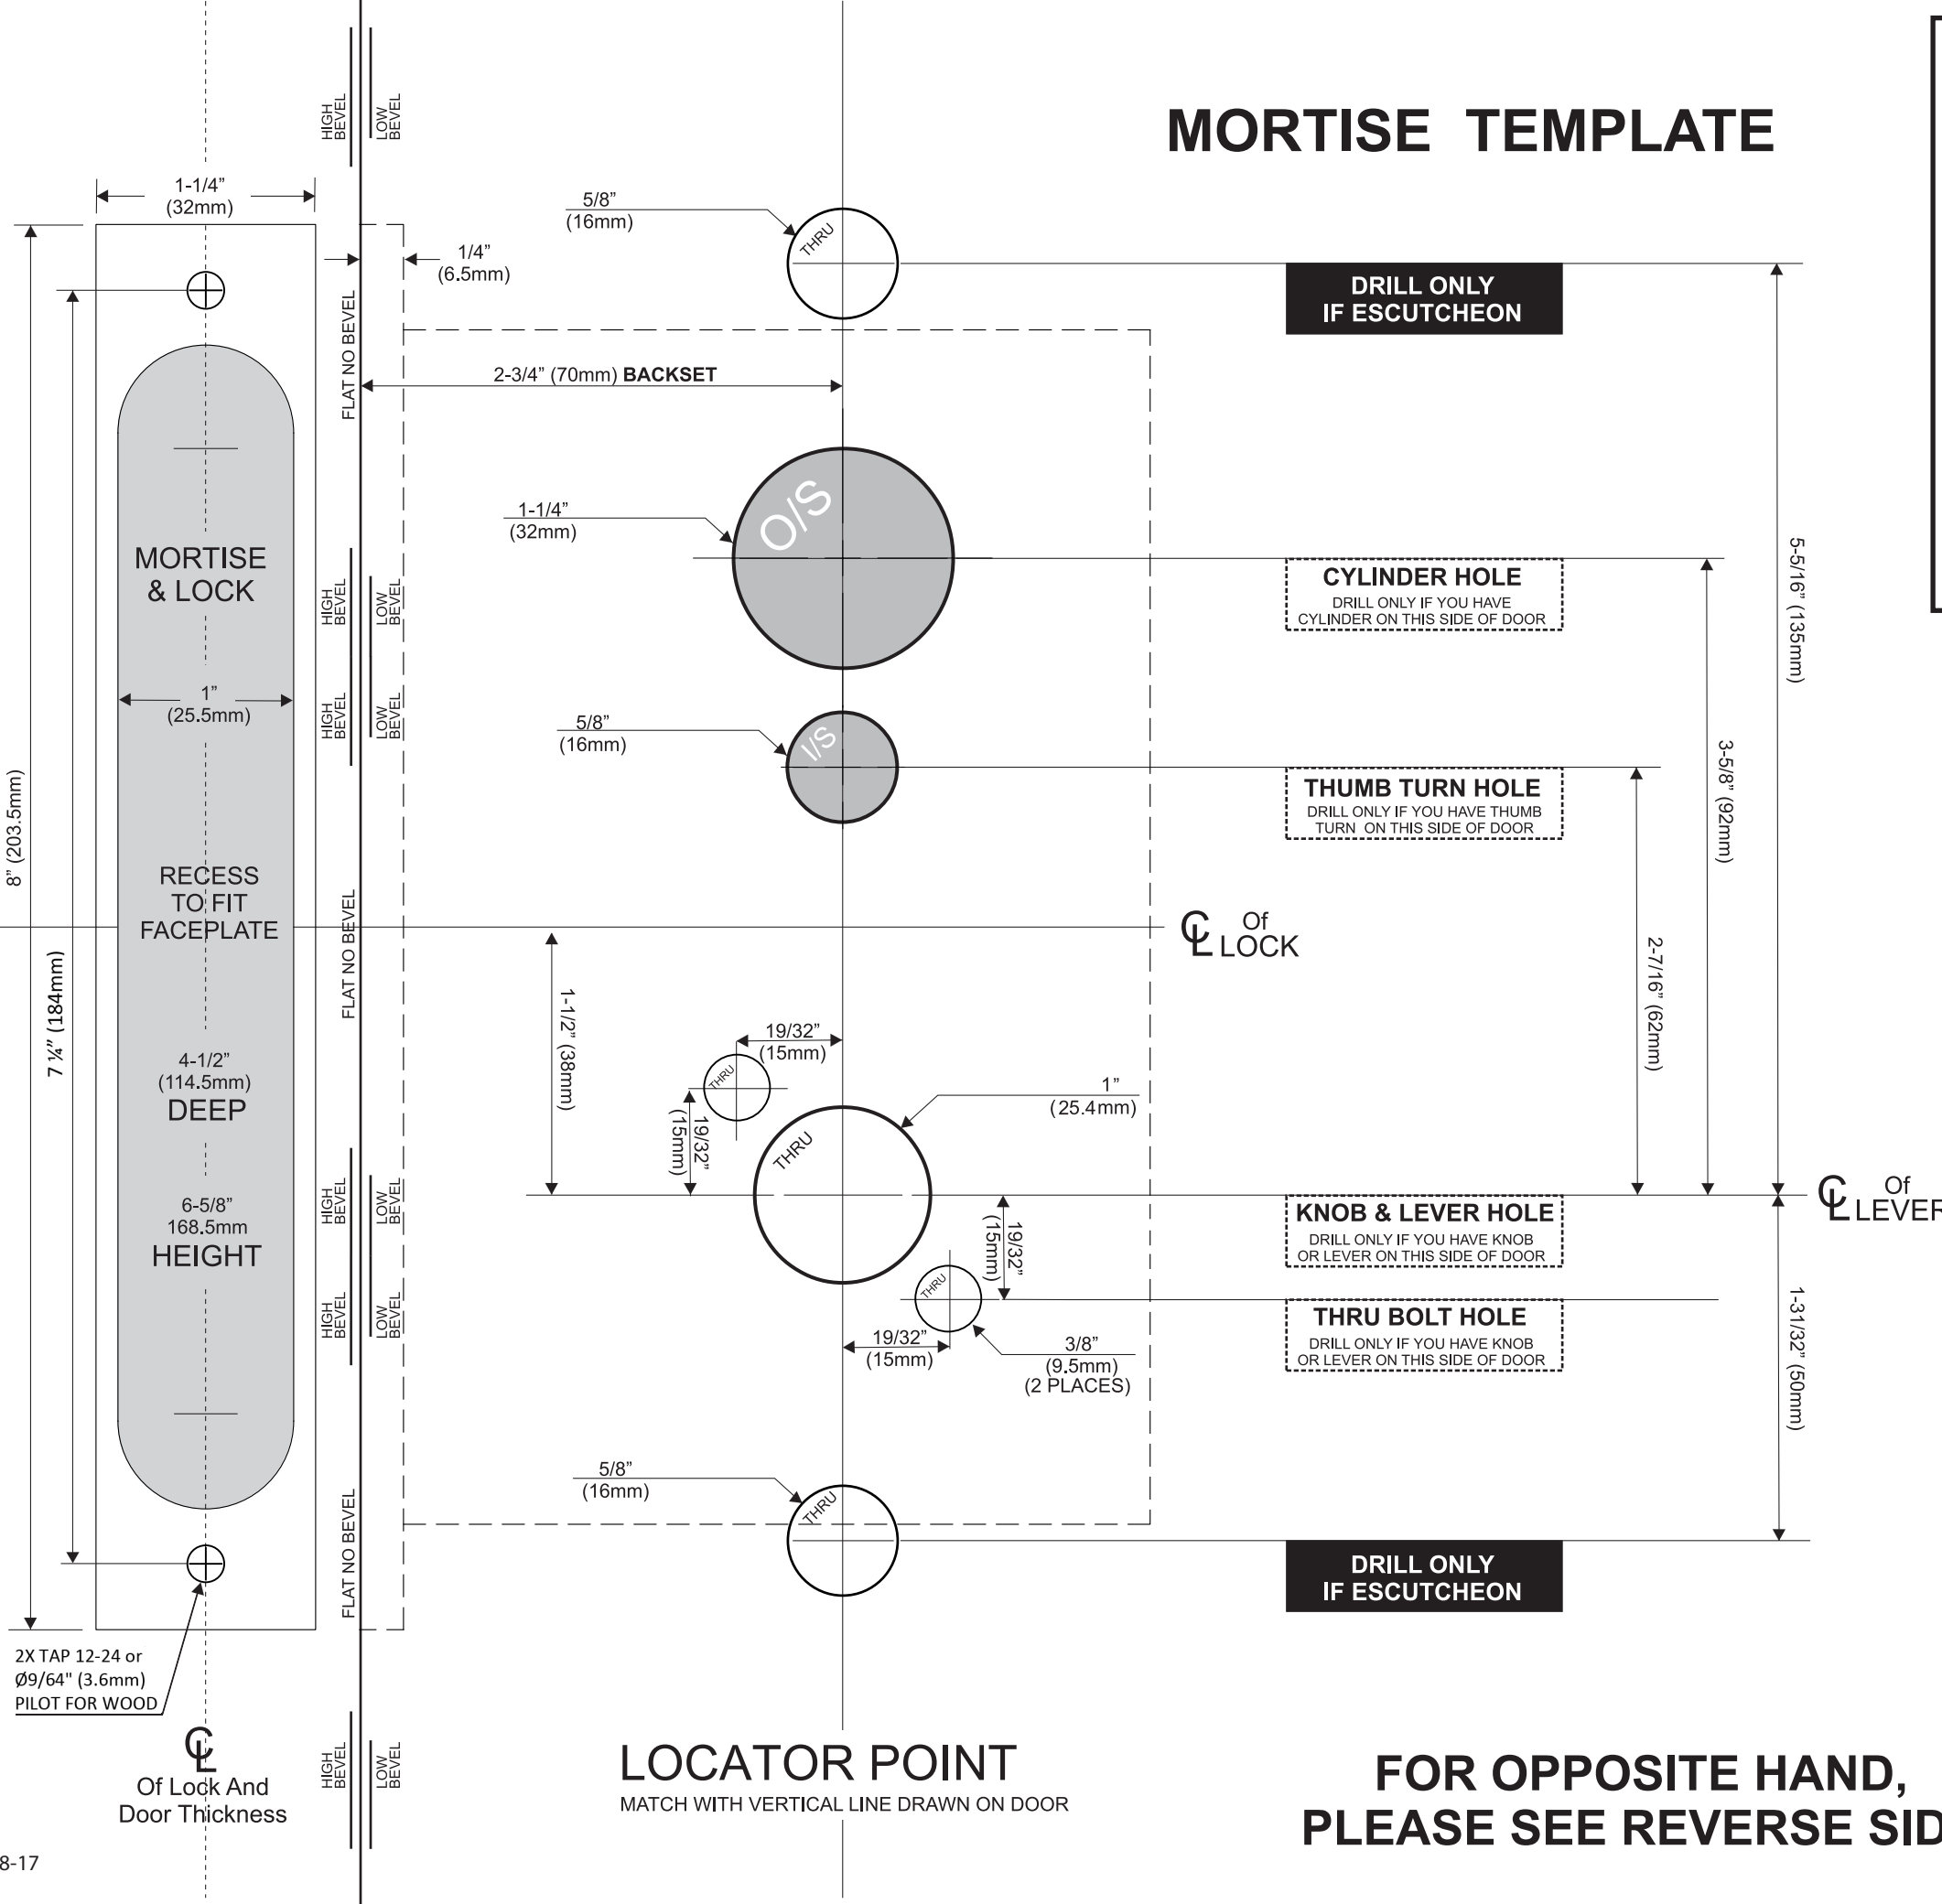

MORTISE TEMPLATE

WIDE

LOCK FUNCTION	OUTSIDE					INSIDE				
	Lever Hole	Cylinder Hole	Thumb Turn Hole	Lever Hole	Cylinder Hole	Lever Hole	Cylinder Hole	Thumb Turn Hole	Lever Hole	Cylinder Hole
01	●	●	●	●	●	●	●	●	●	●
04	●	●	●	●	●	●	●	●	●	●
05	●	●	●	●	●	●	●	●	●	●
07	●	●	●	●	●	●	●	●	●	●
13	●	●	●	●	●	●	●	●	●	●
14	●	●	●	●	●	●	●	●	●	●
15	●	●	●	●	●	●	●	●	●	●
19	●	●	●	●	●	●	●	●	●	●
20	●	●	●	●	●	●	●	●	●	●

DOOR PREPARATION CHART

HEAVY DUTY
MORTISE LOCK

MORTISE TEMPLATE