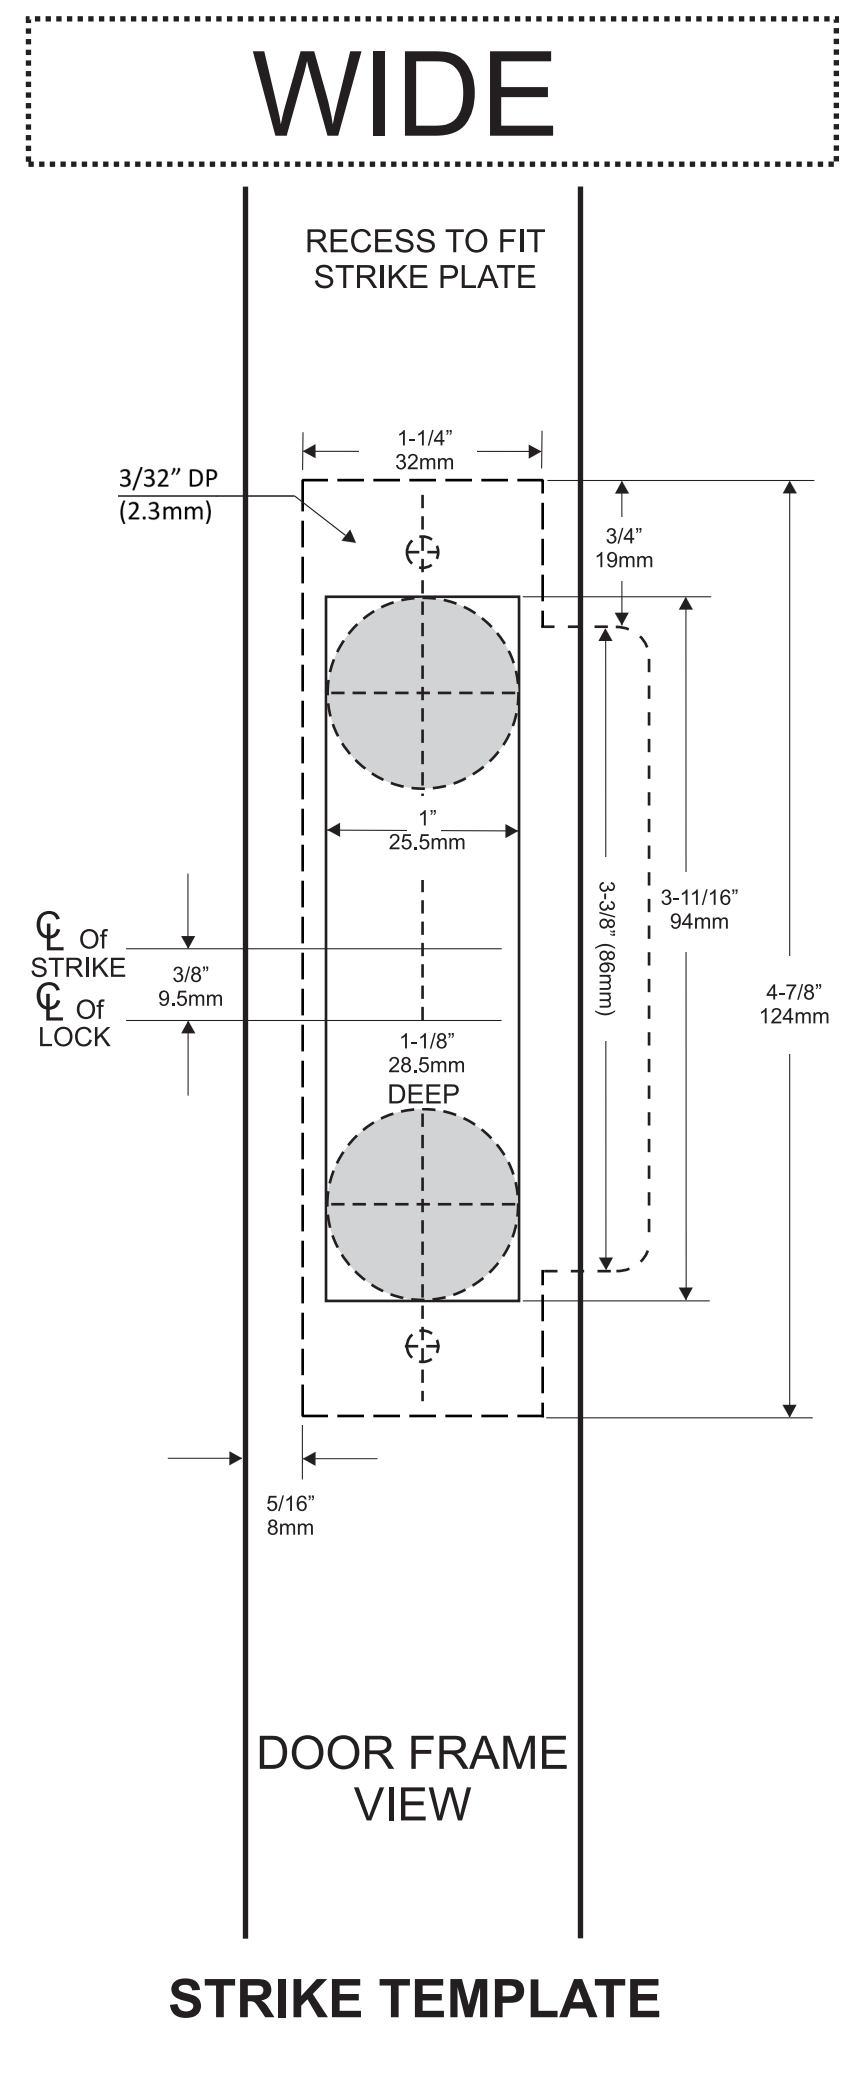

MORTISE TEMPLATE

WIDE

LOCK FUNCTION	OUTSIDE					INSIDE				
	Lever Hole	Cylinder Hole	Thumb Turn Hole	Lever Hole	Cylinder Hole	Lever Hole	Cylinder Hole	Thumb Turn Hole	Lever Hole	Cylinder Hole
01	●	●	●	●	●	●	●	●	●	●
04	●	●	●	●	●	●	●	●	●	●
05	●	●	●	●	●	●	●	●	●	●
07	●	●	●	●	●	●	●	●	●	●
13	●	●	●	●	●	●	●	●	●	●
14	●	●	●	●	●	●	●	●	●	●
15	●	●	●	●	●	●	●	●	●	●
19	●	●	●	●	●	●	●	●	●	●
20	●	●	●	●	●	●	●	●	●	●

DOOR PREPARATION CHART

HEAVY DUTY
MORTISE LOCK

MORTISE TEMPLATE