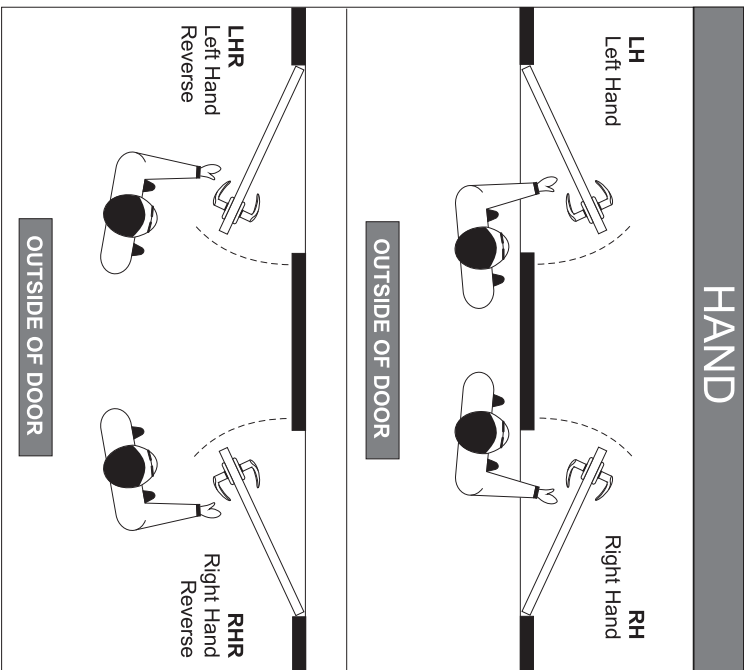

MORTISE TEMPLATE

WIDE

LOCK FUNCTION	OUTSIDE					INSIDE				
	Lever Hole	Cylinder Hole	Thumb Turn Hole	Lever Hole	Cylinder Hole	Lever Hole	Cylinder Hole	Thumb Turn Hole	Lever Hole	Cylinder Hole
01	●	●	●	●	●	●	●	●	●	●
04	●	●	●	●	●	●	●	●	●	●
05	●	●	●	●	●	●	●	●	●	●
07	●	●	●	●	●	●	●	●	●	●
13	●	●	●	●	●	●	●	●	●	●
14	●	●	●	●	●	●	●	●	●	●
15	●	●	●	●	●	●	●	●	●	●
19	●	●	●	●	●	●	●	●	●	●
20	●	●	●	●	●	●	●	●	●	●

DOOR PREPARATION CHART

HEAVY DUTY
MORTISE LOCK

MORTISE TEMPLATE