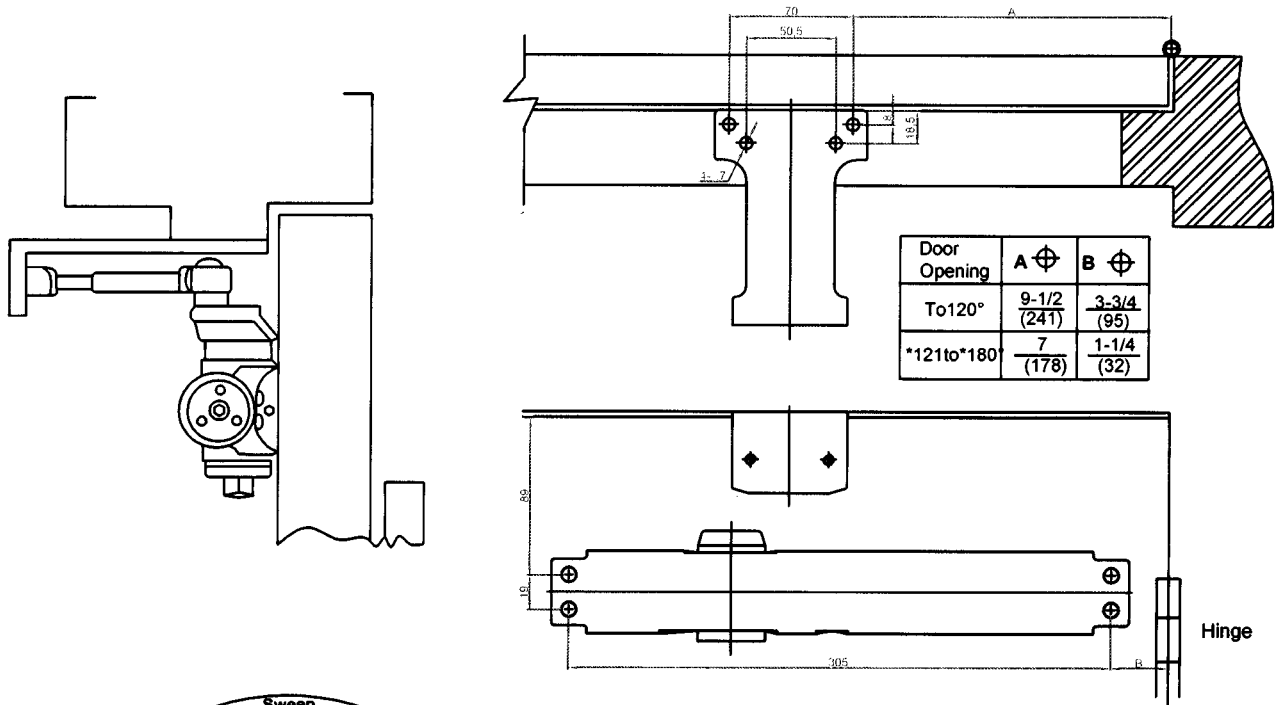

TDC-85 Series Parallel installation mears with HOA arm

POWER ADJUSTMENT CHART

MAXIMUM DOOR WIDTH		FULL TURNS REQUIRED
EXTERIOR DOORS	INTERIOR DOORS	
—	51b-1"	5 TURNS C.C.W.
8.51b-1"	34"(864)	3 TURNS C.C.W.
30"(762)	38"(962)	0 TURNS
38"(914)	48"(1219)	5 TURNS C.W.
42"(1067)	54"(1372)	10 TURNS C.W.
48"(1291)	60"(1542)	15 TURNS C.W.

*15 Full (360°) turns maximum available
Closer was set down as size 3 from the factory originally.