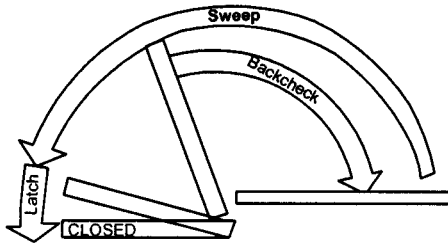

TDC-85 Series Parallel installation mears with HOA arm

POWER ADJUSTMENT CHART

MAXIMUM DOOR WIDTH		FULL TURNS REQUIRED
EXTERIOR DOORS	INTERIOR DOORS	
—	51b-1"	5 TURNS C.C.W.
8.51b-1"	34"(864)	3 TURNS C.C.W.
30"(762)	38"(962)	0 TURNS
38"(914)	48"(1219)	5 TURNS C.W.
42"(1067)	54"(1372)	10 TURNS C.W.
48"(1291)	60"(1542)	15 TURNS C.W.

*15 Full (360°) turns maximum available
Closer was set down as size 3 from the factory originally.